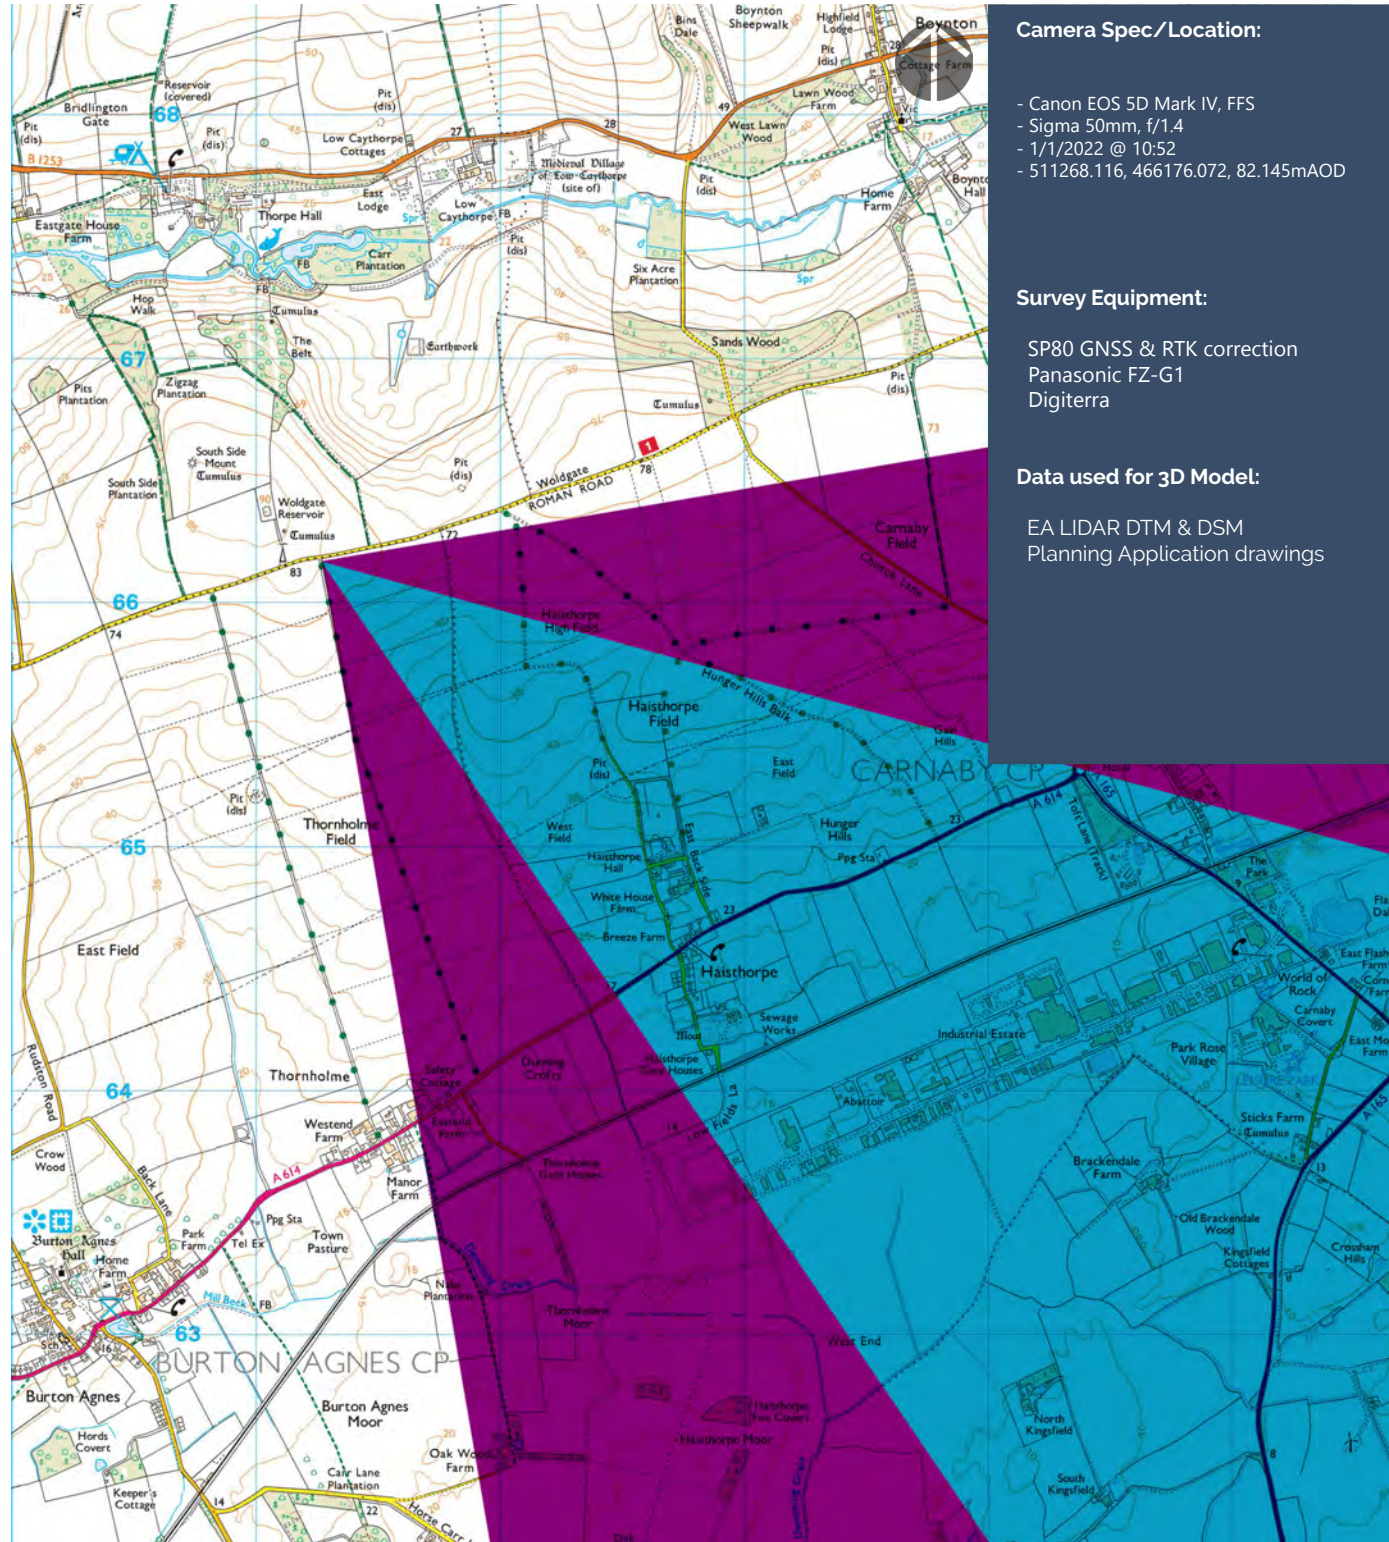

Camera Location:

Camera Spec/Location:

- Canon EOS 5D Mark IV, FFS
- Sigma 50mm, f/1.4
- 1/1/2022 @ 10:53
- 512099.215, 466072.284, 70.971m AOD

Survey Equipment:

- SP80 GNSS & RTK correction
- Panasonic FZ-G1
- Digiterra

Point of Perspective

Viewpoint 2 Single Frame 50mm image

Camera Location:

Tripod:

50mm Lens Planar Projection (actual 49.7mm; 39.9 deg HFOV)

Point of Perspective

Point of Perspective

Point of Perspective

Point of Perspective

Viewpoint 3 Single Frame 50mm image

Camera Location:

Corn Copyright and database rights 2022 Ordnance Survey 0100031673

Camera Spec/Location:

- Canon EOS 5D Mark IV, FFS
- Sigma 50mm, f/1.4
- 1/1/2022 @ 10:52
- 511268.116, 466176.072, 82.145mAOD