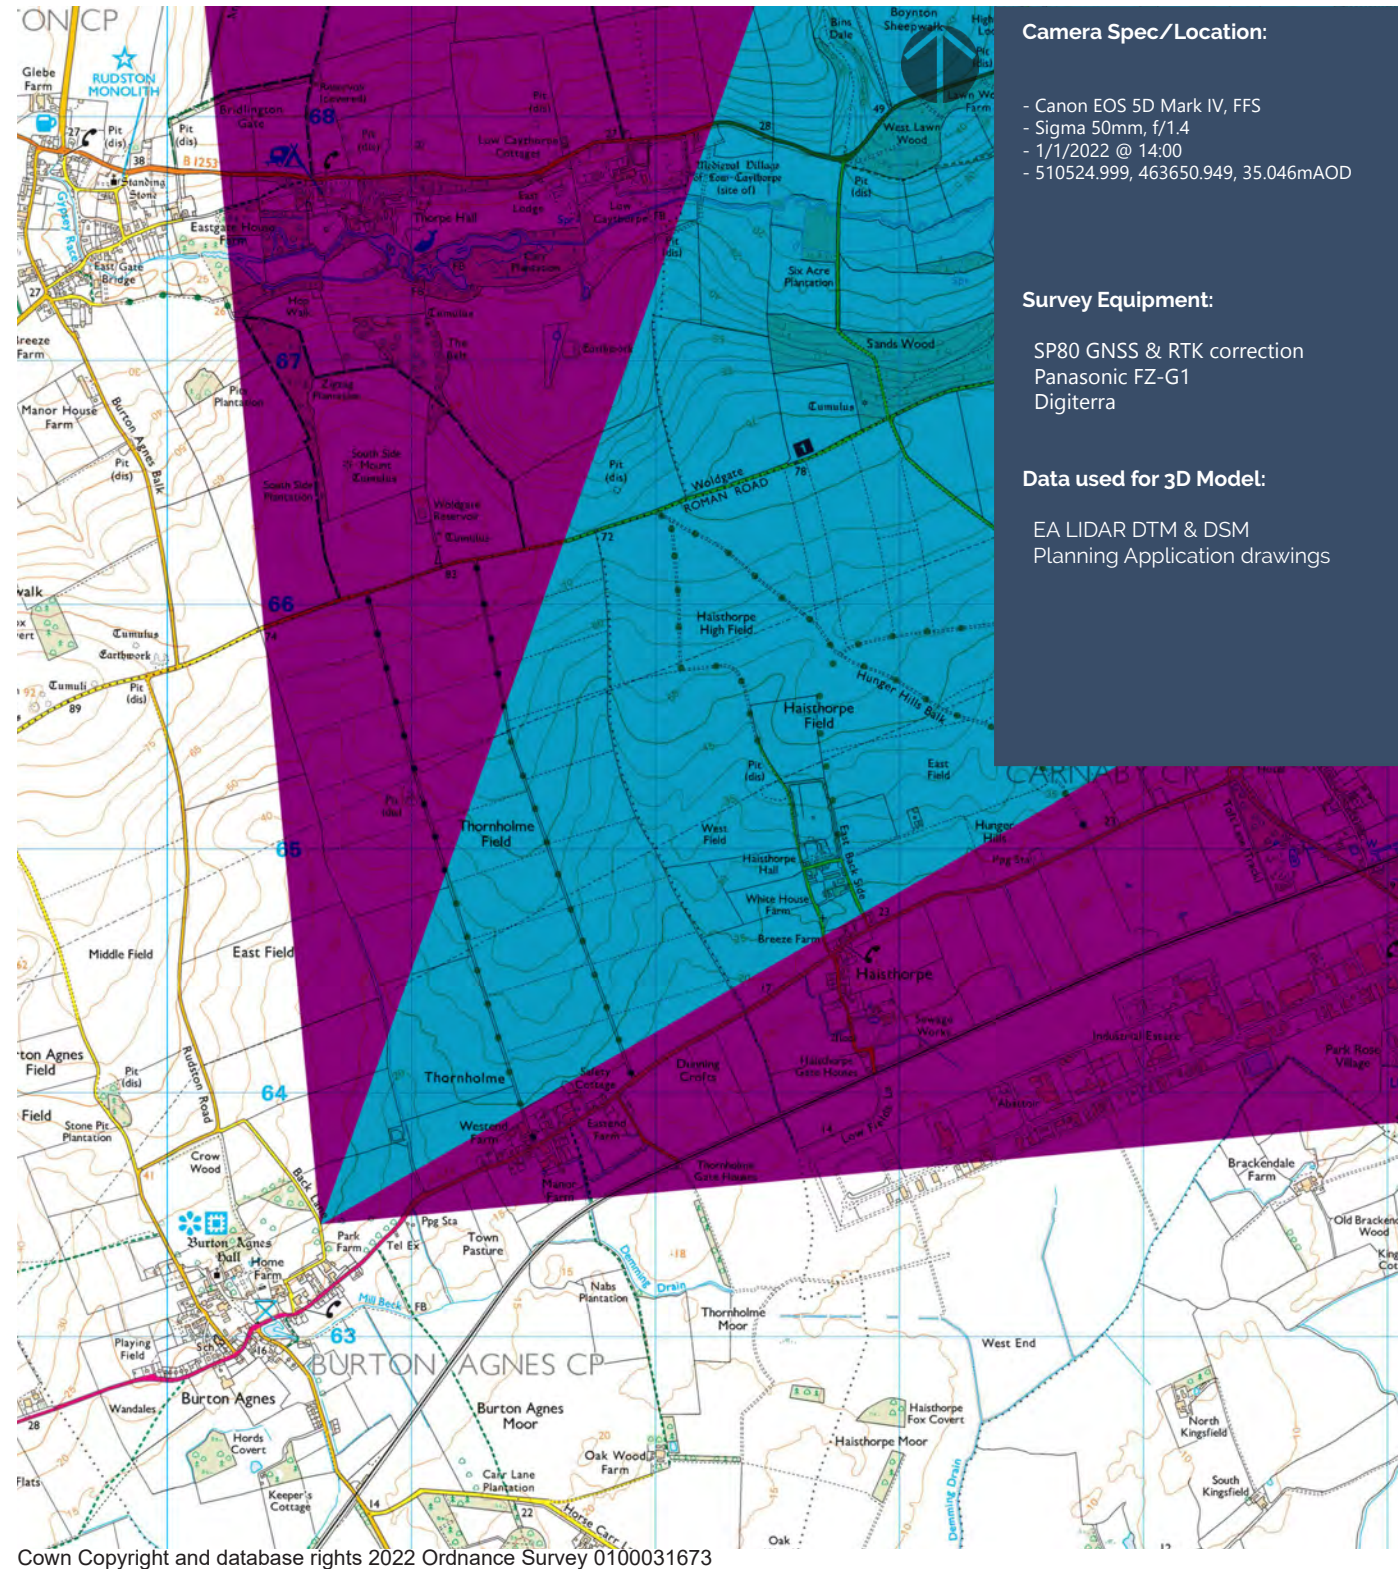

Point of Perspective

Viewpoint 3 Single Frame 50mm image

Camera Location:

Corn Copyright and database rights 2022 Ordnance Survey 0100031673

Camera Spec/Location:

- Canon EOS 5D Mark IV, FFS
- Sigma 50mm, f/1.4
- 1/1/2022 @ 10:52
- 511268.116, 466176.072, 82.145mAOD

Point of Perspective

Point of Perspective

Point of Perspective

Point of Perspective

Viewpoint 4 Single Frame 50mm image

Camera Location:

Tripod:

50mm Lens Planar Projection (actual 49.7mm; 39.9 deg HFOV)

Point of Perspective

Point of Perspective

Point of Perspective

Point of Perspective

Viewpoint 5 Single Frame 50mm image

Camera Location:

Ordnance Survey Crown Copyright and database rights 2022 Ordnance Survey 0100031673