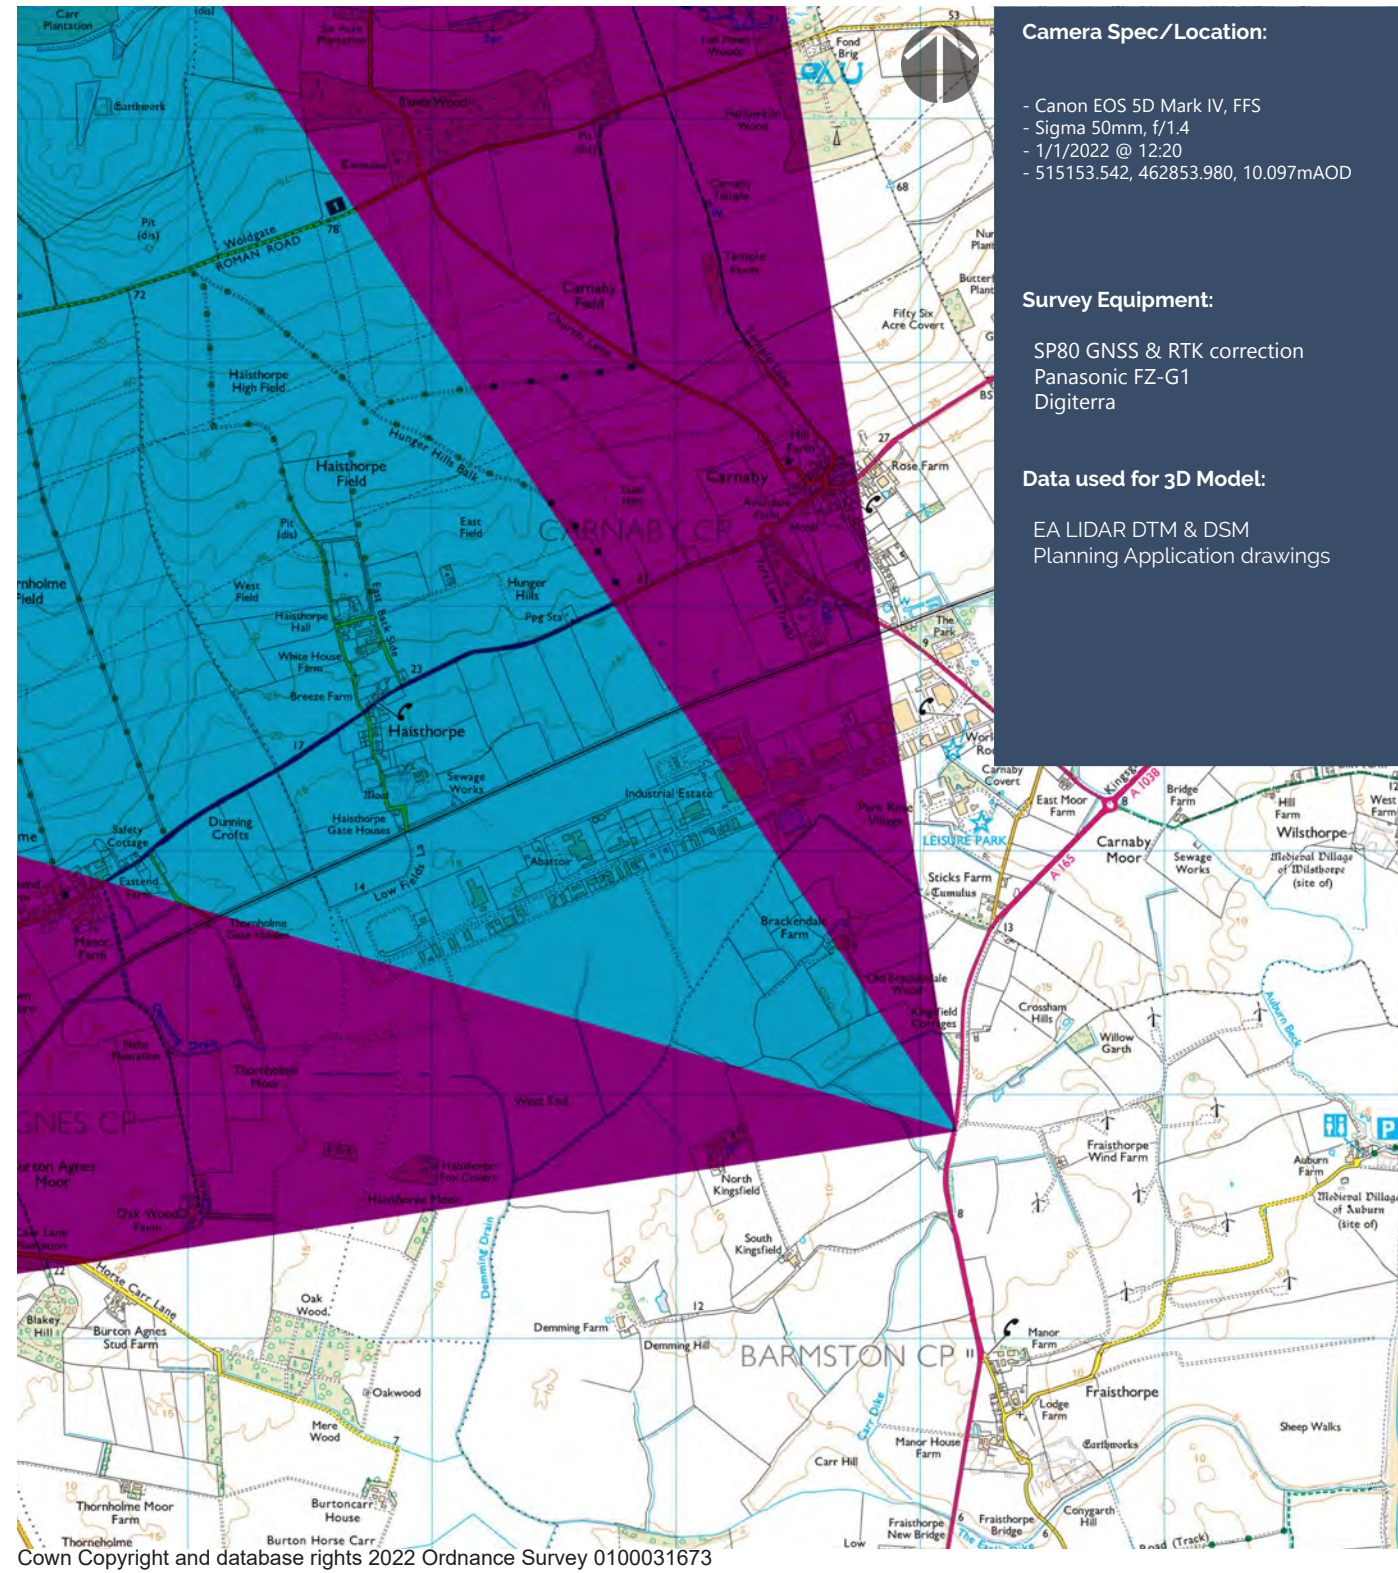

Tripod:

50mm Lens Planar Projection (actual 49.7mm; 39.9 deg HFOV)

Point of Perspective

Viewpoint 6 Single Frame 50mm image

Camera Location:

Tripod:

50mm Lens Planar Projection (actual 49.7mm; 39.9 deg HFOV)