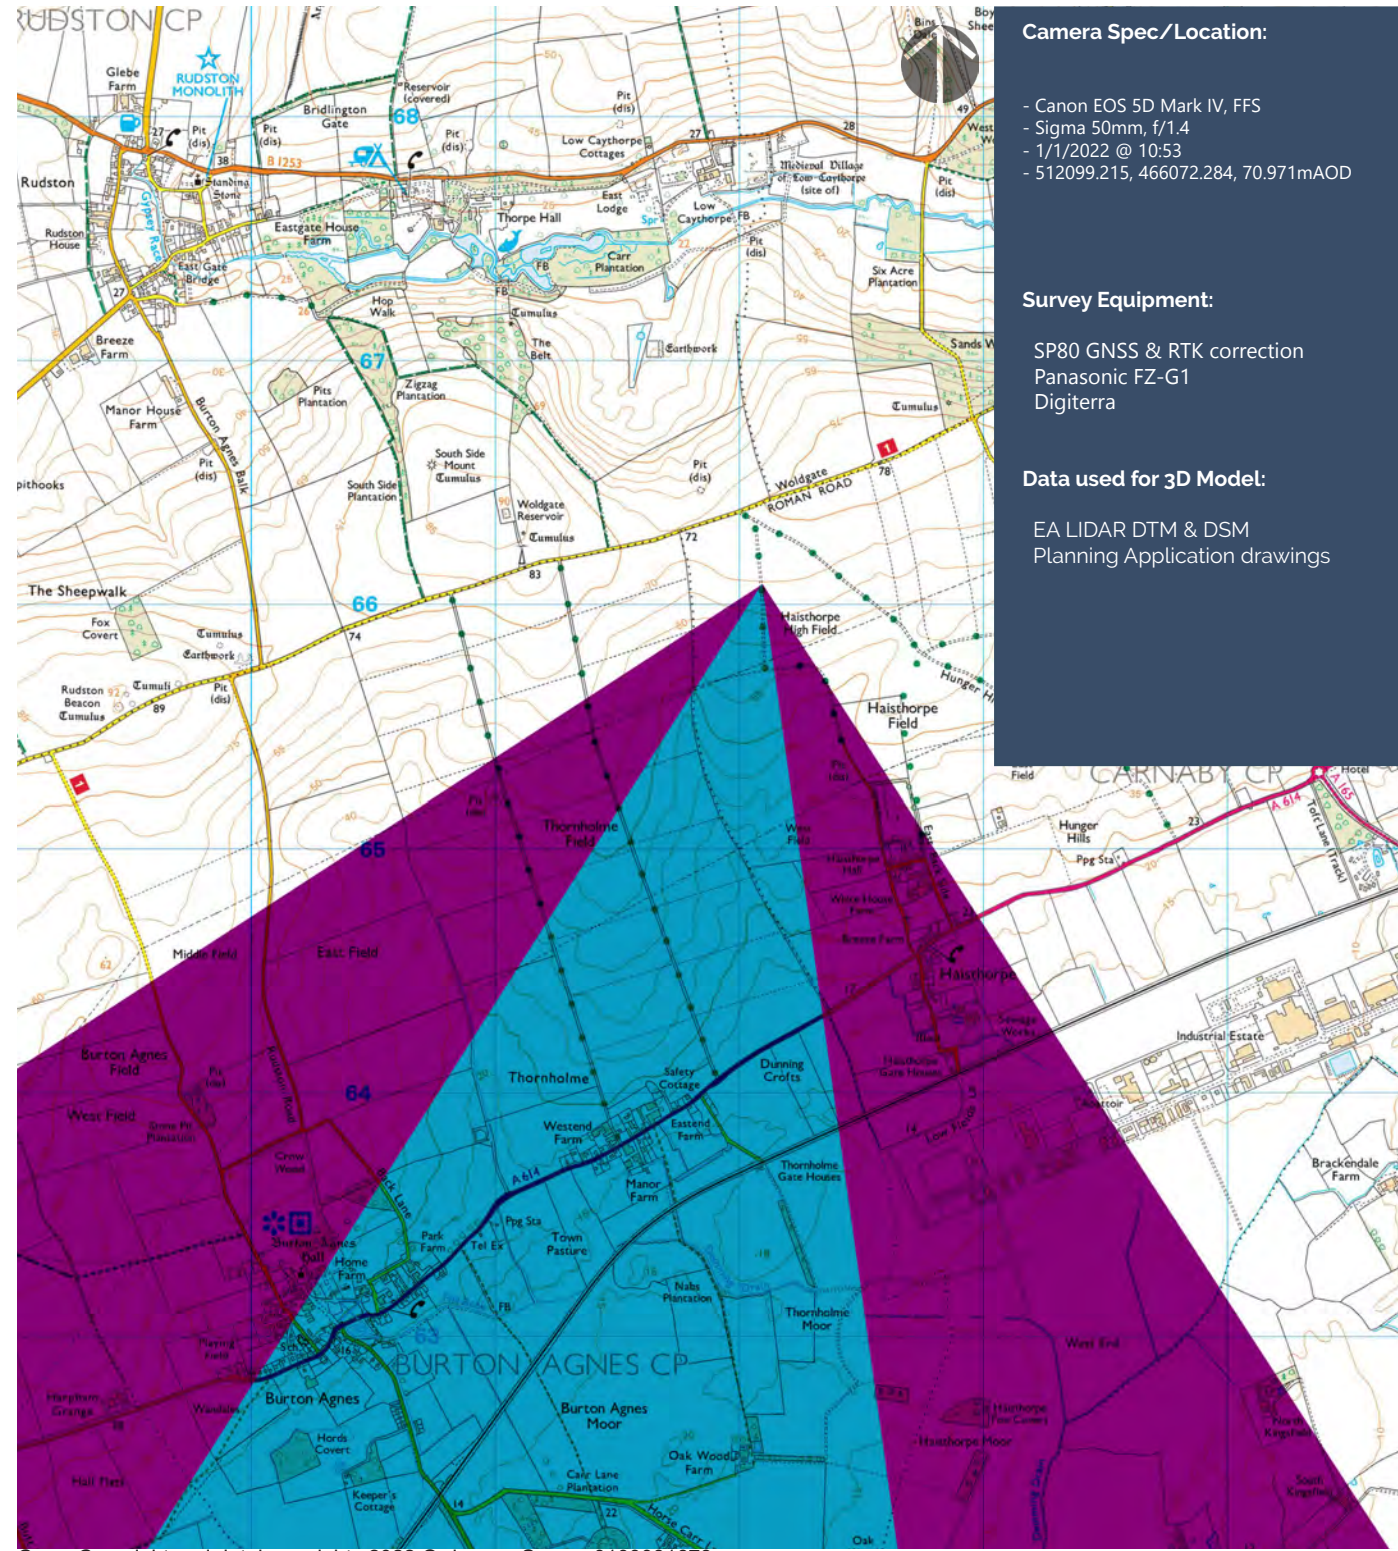

Camera Location:

Camera Spec/Location:

- Canon EOS 5D Mark IV, FFS
- Sigma 50mm, f/1.4
- 1/1/2022 @ 10:53
- 512099.215, 466072.284, 70.971m AOD

Survey Equipment:

- SP80 GNSS & RTK correction
- Panasonic FZ-G1
- Digiterra

Data used for 3D Model:

- EA LIDAR DTM & DSM
- Planning Application drawings

Crown Copyright and database rights 2022 Ordnance Survey 0100031673

Tripod:

50mm Lens Planar Projection (actual 49.7mm; 39.9 deg HFOV)

Point of Perspective

Viewpoint 3 Single Frame 50mm image

Camera Location:

Corn Copyright and database rights 2022 Ordnance Survey 0100031673

Camera Spec/Location:

- Canon EOS 5D Mark IV, FFS
- Sigma 50mm, f/1.4
- 1/1/2022 @ 10:52
- 511268.116, 466176.072, 82.145mAOD