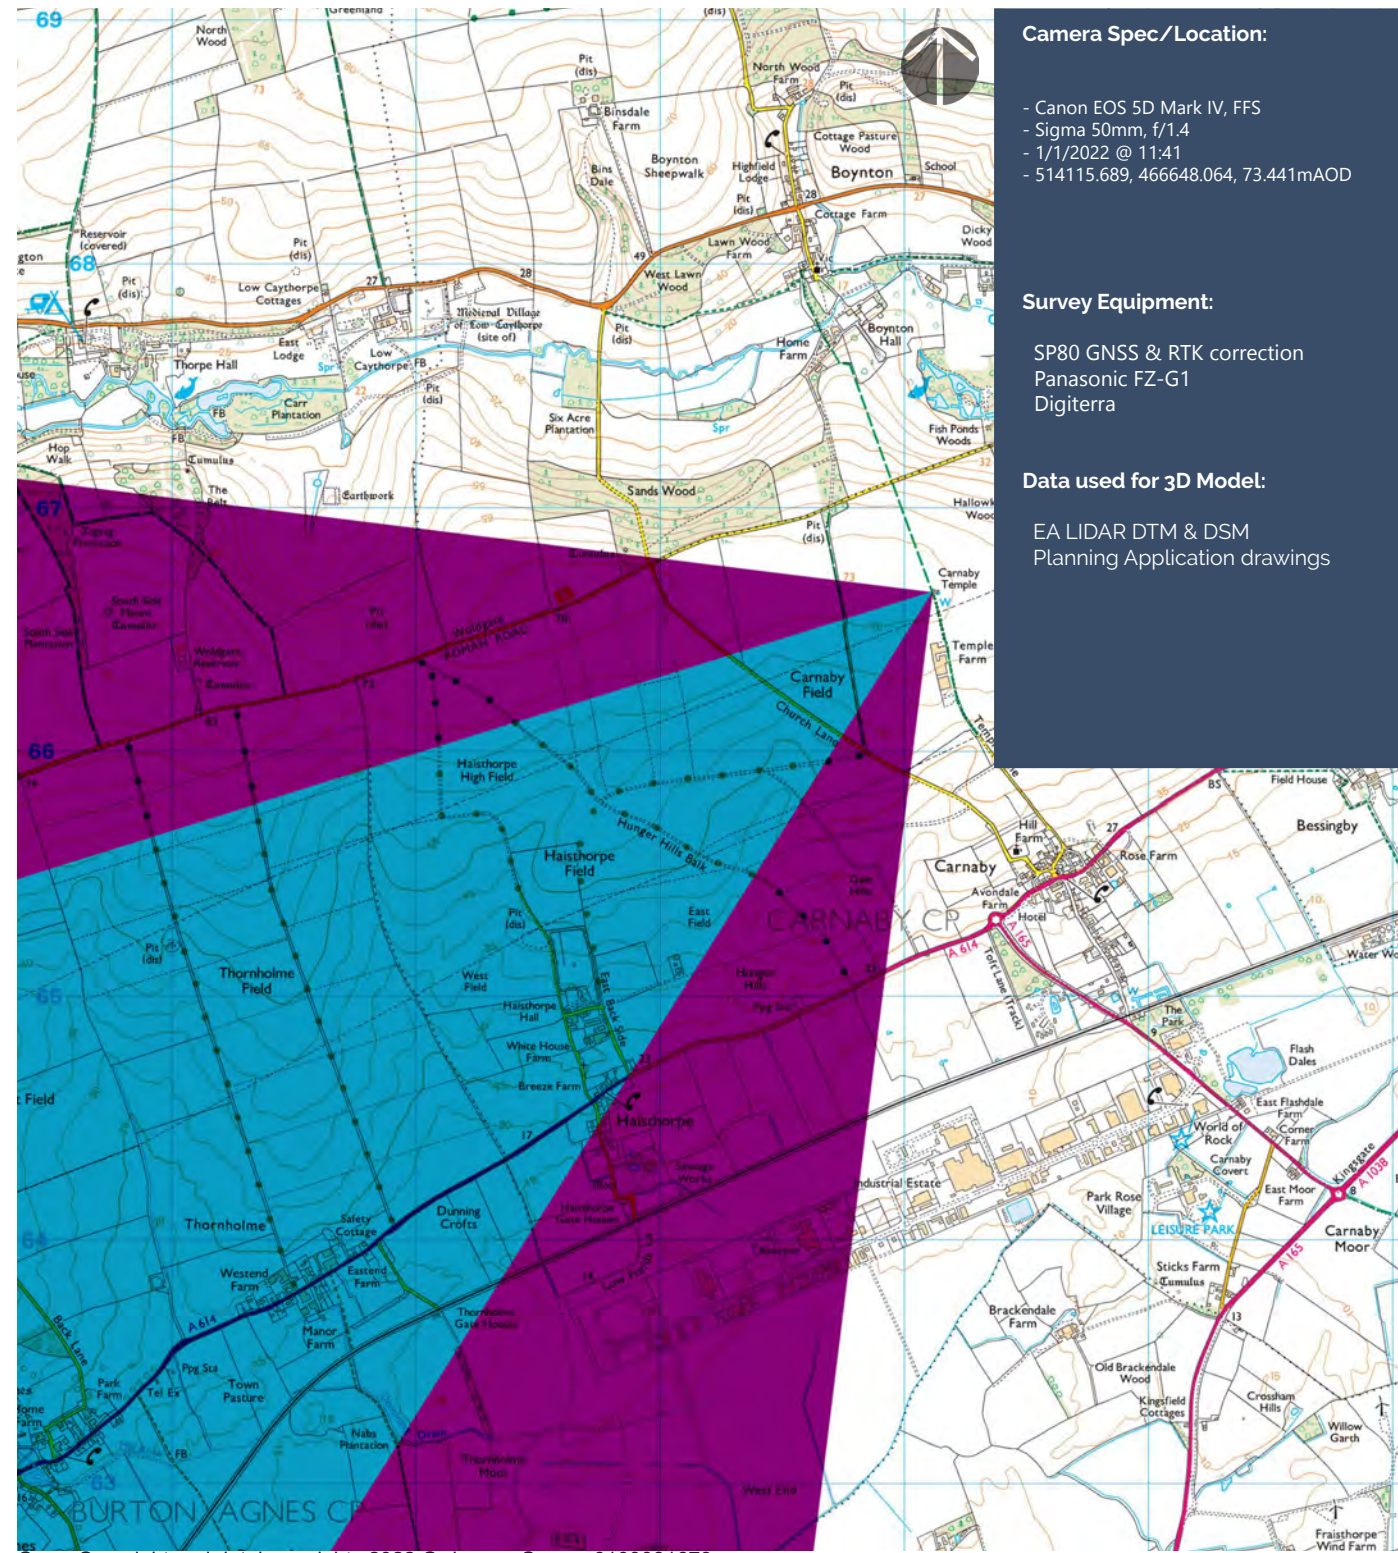

Point of Perspective

Point of Perspective

Point of Perspective

Point of Perspective

Viewpoint 5 Single Frame 50mm image

Camera Location:

Ordnance Survey Crown Copyright and database rights 2022 Ordnance Survey 0100031673