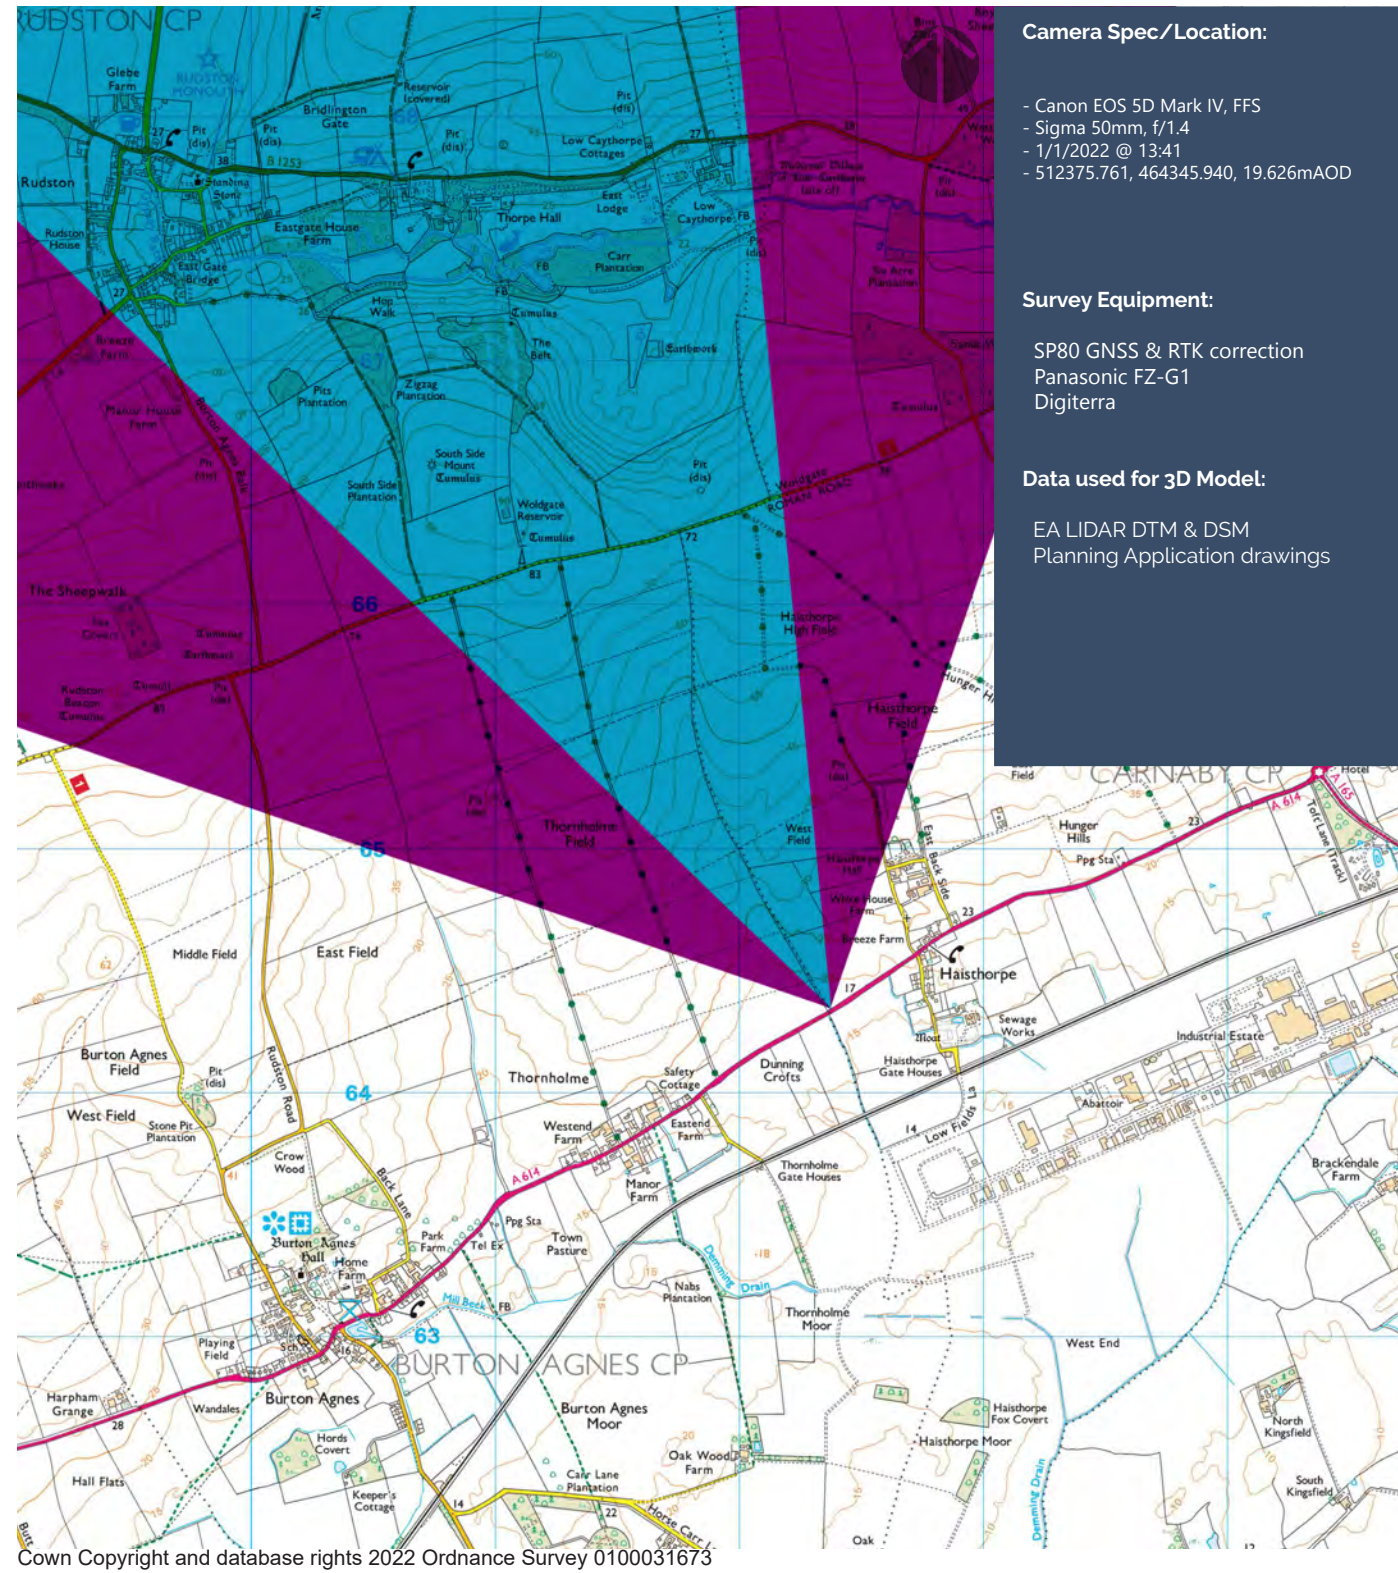

Camera Location: