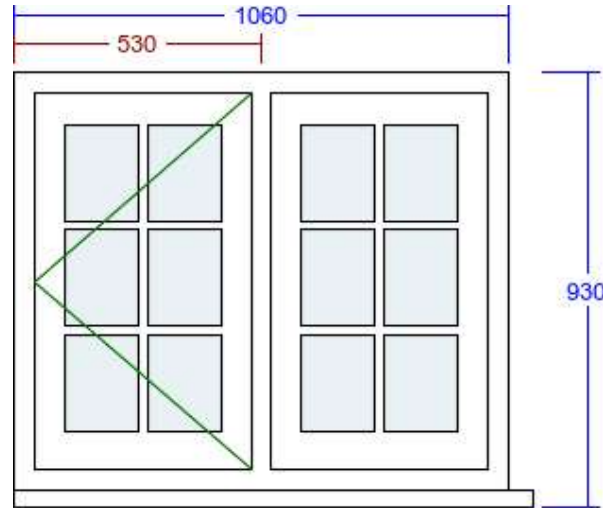

Item: 27

FLUSH CASEMENT WINDOW IN EUROPEAN REDWOOD

Quantity: 1

Style: DL17

Item Reference: REAR BATHROOM

Quote Ref: 2377/1 V1

Key Features:

Detailed Specification:

VIEWED FROM OUTSIDE. POINT OF ARROW DENOTES HINGE POSITION.

Width (mm)	1060	Head Drip	None	Glass Pattern	Clear
Height (mm)	930	Add Ons Required	No	Glass Type	4mm Annealed
Frame Head Size	60mm	Trickle Vents Required	No	Glazing Features	Astragal Squares
Feature Mould	Ovolo	Window Board Required	No	Size of Bar	18mm
Style Option	Dummy Sash			Handle	Large Monkeytail - Black
Equalise Glass Widths	Yes			Peg Stay Alignment	Opening end pointing to handle
Colour	Off White (RAL 9010)			Peg Stay	Monkeytail - Black
Cill	145mm x 38mm (inc. in overall ht)			Lockable Peg Stay	Yes
Cill Species	Engineered European Redwood			Hinge System	Friction with Kenrick locks
Cill Horns	50mm RH Side			FSC Certified	Yes
Factory Fit Cill	Yes