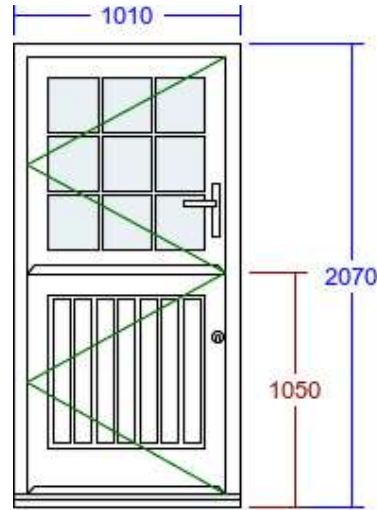

**Key Features:**

Technical drawing showing window dimensions: Width 1000mm, Height 1020mm. A red dimension line indicates a width of 500mm for the left sash. A green arrow points to the hinge position on the left sash.

VIEWED FROM OUTSIDE. POINT OF ARROW DENOTES HINGE POSITION.

Width (mm)	1060	Head Drip	None	Glass Pattern	Clear
Height (mm)	930	Add Ons Required	No	Glass Type	4mm Annealed
Frame Head Size	60mm	Trickle Vents Required	No	Glazing Features	Astragal Squares
Feature Mould	Ovolo	Window Board Required	No	Size of Bar	18mm
Style Option	Dummy Sash			Handle	Large Monkeytail - Black
Equalise Glass Widths	Yes			Peg Stay Alignment	Opening end pointing to handle
Colour	Off White (RAL 9010)			Peg Stay	Monkeytail - Black
Cill	145mm x 38mm (inc. in overall ht)			Lockable Peg Stay	Yes
Cill Species	Engineered European Redwood			Hinge System	Friction with Kenrick locks
Cill Horns	50mm RH Side			FSC Certified	Yes
Factory Fit Cill	Yes				

Item: 28

STABLE DOOR IN EUROPEAN REDWOOD

Quantity: 1

Style: IN-A-Stratfield

Item Reference: REAR ELEVATION

Quote Ref: 2377/1 V1

Key Features:

DRAWING NOTES: VIEWED FROM OUTSIDE. ARROW DENOTES HINGE POSITION.  
DRAWINGS DO NOT DEPICT KNOCKERS, SPY HOLES, SECURITY CHAINS OR DOORKNOBS. REFER TO BROCHURE FOR FULL GLAZING CONFIGURATIONS.