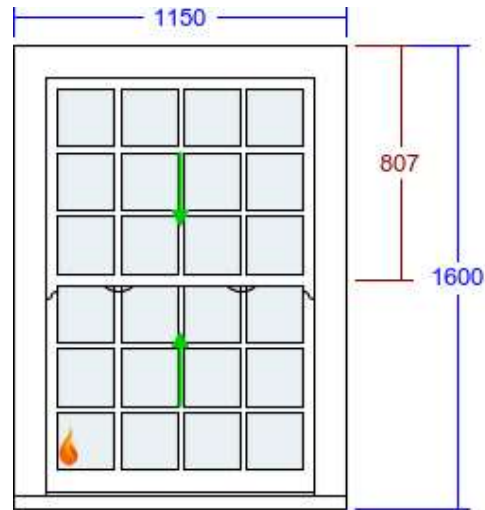

Item: 8

SLIM SASH WINDOW IN EUROPEAN REDWOOD

Quantity: 1

Style: 37/37

Item Reference: FRONT LOUNGE

Quote Ref: 2377/1 V1

Key Features:

Detailed Specification:

VIEWED FROM OUTSIDE.

Width (mm)	1150			Sash Horns	Top Sash
Height (mm)	1600	Cill	Standard	Sash Horn Style	Standard
		Cill Species	Engineered European Redwood		
Feature Mould	Ovolo	Cill Horns	No	Glass Pattern	Clear
Sash Style	Single				
Box Depth	Slim - 142mm	Trickle Vents Required	No	Glass Type	4mm Anl/6mm Krypton/4mm Anl LowE (Putty Glazed)
Hanging Method	Cords and Weights				
Slider Style	Both	Swept Heads to Top Sash	No	Glazing Features	Astragal Squares
Frame Width (mm)	110	Swept Heads to Bottom Sash	No	Size of Bar	22mm (True Bar)
Frame Head Size (mm)	110				
Equal Top and Bottom?	Yes	Window Board Required	No	D Handles	2
				Hardware Colour	Antique Pewter hook fastener
Egress Compliance	Fire Escape Compliant	Finishing Assembly	Standard	Sash Pulley Face Plate Colour	Antique Pewter
		Finishing Assembly Colour	Off White (RAL 9010)	Limit Stop	No
Colour	Off White (RAL 9010)	Depth of Liner (mm)	50		
		FSC Certified	Yes		

Notes: RE FIT INTERNAL SHUTTERS.