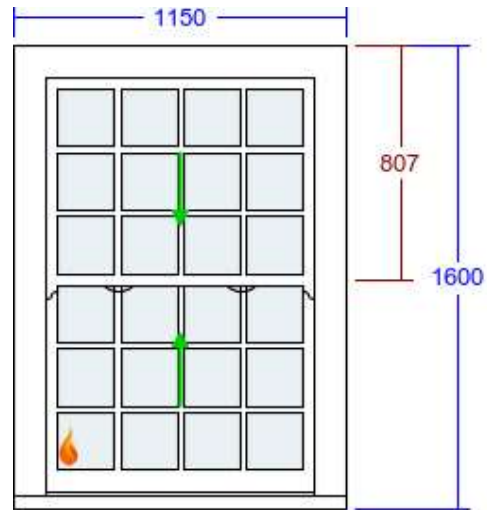

Item: 9

SLIM SASH WINDOW IN EUROPEAN REDWOOD

Quantity: 1

Style: 37/37

Item Reference: FRONT LOUNGE

Quote Ref: 2377/1 V1

Key Features:

Detailed Specification:

VIEWED FROM OUTSIDE.

Width (mm)	1150			Sash Horns	Top Sash
Height (mm)	1600	Cill	Standard	Sash Horn Style	Standard
		Cill Species	Engineered European Redwood		
Feature Mould	Ovolo	Cill Horns	No	Glass Pattern	Clear
Sash Style	Single				
Box Depth	Slim - 142mm	Trickle Vents Required	No	Glass Type	4mm Anl/6mm Krypton/4mm Anl LowE (Putty Glazed)
Hanging Method	Cords and Weights				
Slider Style	Both	Swept Heads to Top Sash	No	Glazing Features	Astragal Squares
Frame Width (mm)	110	Swept Heads to Bottom Sash	No	Size of Bar	22mm (True Bar)
Frame Head Size (mm)	110				
Equal Top and Bottom?	Yes	Window Board Required	No	D Handles	2
				Hardware Colour	Antique Pewter hook fastener
Egress Compliance	Fire Escape Compliant	Finishing Assembly	Standard	Sash Pulley Face Plate Colour	Antique Pewter
		Finishing Assembly Colour	Off White (RAL 9010)	Limit Stop	No
Colour	Off White (RAL 9010)	Depth of Liner (mm)	50		
		FSC Certified	Yes		

Notes: RE FIT INTERNAL SHUTTERS.