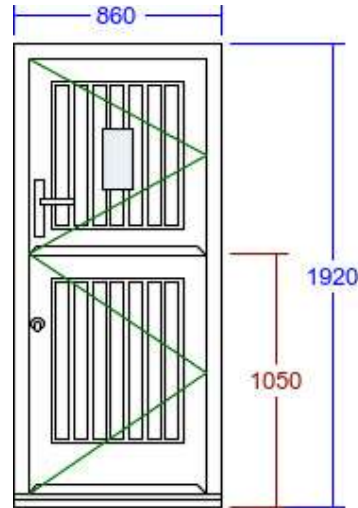

**Key Features:**

Technical drawing showing window dimensions: Width 1000mm, Height 1020mm. A red dimension line indicates a width of 500mm for the left sash. A green arrow points to the hinge position on the left sash.

**Optimal Door - Open In**  
**Feature Mould: Ovolo**  
**Vertical Section**  
**Standard Threshold with 145mm x 35mm Projecting Cill**

Item: 29

**STABLE DOOR IN EUROPEAN REDWOOD**

Quantity: 1

Style: IN-A-Staverton

Item Reference: COURTYARD DOOR

Quote Ref: 2377/1 V1

**Key Features:**

DRAWING NOTES: VIEWED FROM OUTSIDE. ARROW DENOTES HINGE POSITION.  
DRAWINGS DO NOT DEPICT KNOCKERS, SPY HOLES, SECURITY CHAINS OR DOORKNOBS. REFER TO BROCHURE FOR FULL GLAZING CONFIGURATIONS.