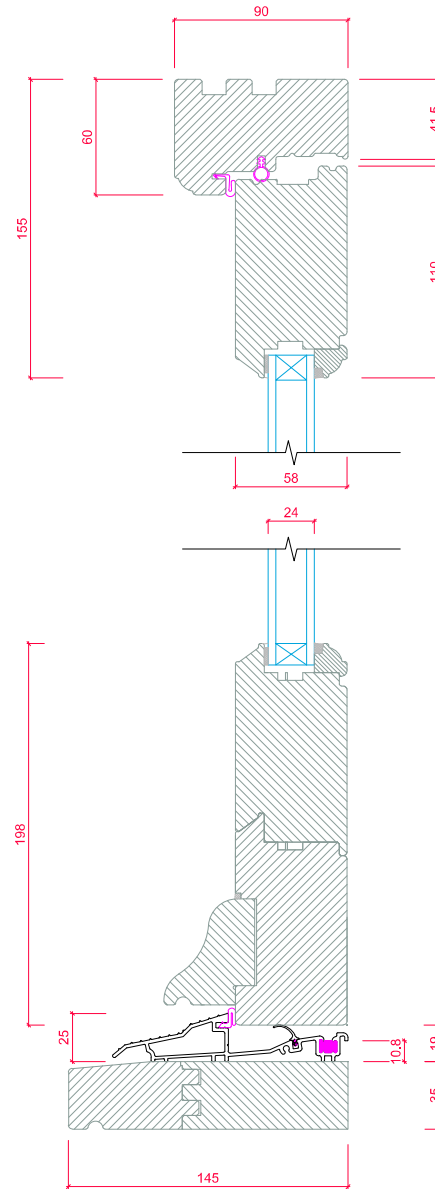

**Key Features:**

Technical drawing showing window dimensions: Width 1000mm, Height 1020mm. A red dimension line indicates a width of 500mm for the left sash. A green arrow points to the hinge position on the left sash.

**Optimal Door - Open In**  
**Feature Mould: Ovolo**  
**Vertical Section**  
**Standard Threshold with 145mm x 35mm Projecting Cill**

Item: 29

**STABLE DOOR IN EUROPEAN REDWOOD**

Quantity: 1

Style: IN-A-Staverton

Item Reference: COURTYARD DOOR

Quote Ref: 2377/1 V1

**Key Features:**

DRAWING NOTES: VIEWED FROM OUTSIDE. ARROW DENOTES HINGE POSITION.  
DRAWINGS DO NOT DEPICT KNOCKERS, SPY HOLES, SECURITY CHAINS OR DOORKNOBS. REFER TO BROCHURE FOR FULL GLAZING CONFIGURATIONS.

**Detailed Specification:**

Overall Width (mm)	860	Head Drip	None	Door Sash Glass Pattern	Clear
Overall Height (mm)	1920	Cill Type	Projecting Cill	Glass Type	4mm Toughened
Frame Head Size	60mm	Cill	145mm x 35mm (inc. in overall ht)	Door Panel(s)	Plank Effect
Stiles & Rails	110mm	Cill Horns	No	Door Sash Glazing Features	None
Feature Mould	Ovolo	Cill Species	Engineered European Redwood	Escutcheon	Black (Dark Kaba)
Door Glass Size (Visible)	Width: 130mm / Height: 250mm	Factory Fit Cill	Yes	Door Handle	Newbury - Aged Bronze Lever/Lever (Dark Kaba)
Hinge Side	Right	Add Ons Required	No	Door Knocker	No
Door Opens	In	Trickle Vents Required	No	Letterbox	None
Door Sash Style	Staverton	Threshold Board Required	No	Security Chain	None
Door Type	Stable	Hinge Colour	Bronze	Thumb Turn Required	Yes (Dark Kaba)
Internal Frame Colour	Off White (RAL 9010) (B)	Threshold Colour	Gold	Thumb Turn Position	Bottom Only
External Frame Colour	Off White (RAL 9010) (B)			Cylinders to be Keyed Alike	Yes
Internal Sash Colour	Off White (RAL 9010) (B)			FSC Certified	Yes
External Sash Colour	F&B Dimity (Match) (A)				
Internal Cill Colour	Off White (RAL 9010) (B)				
External Cill Colour	F&B Dimity (Match) (A)				