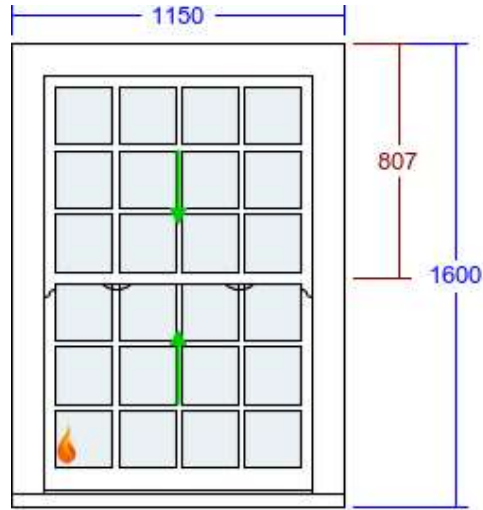

**Detailed Specification:**

VIEWED FROM OUTSIDE.

Width (mm)	1150	Cill	Standard	Sash Horns	Top Sash
Height (mm)	1600	Cill Species	Engineered European Redwood	Sash Horn Style	Standard
Feature Mould	Ovolo	Cill Horns	No	Glass Pattern	Clear
Sash Style	Single	Trickle Vents Required	No	Glass Type	4mm Anl/6mm Krypton/4mm Anl LowE (Putty Glazed)
Box Depth	Slim - 142mm	Swept Heads to Top Sash	No	Glazing Features	Astragal Squares
Hanging Method	Cords and Weights	Swept Heads to Bottom Sash	No	Size of Bar	22mm (True Bar)
Slider Style	Both	Window Board Required	No	D Handles	2
Frame Width (mm)	110	Finishing Assembly	Standard	Hardware Colour	Antique Pewter hook fastener
Frame Head Size (mm)	110	Finishing Assembly Colour	Off White (RAL 9010)	Sash Pulley Face Plate Colour	Antique Pewter
Equal Top and Bottom?	Yes	Depth of Liner (mm)	50	Limit Stop	No
Egress Compliance	Fire Escape Compliant	FSC Certified	Yes		
Colour	Off White (RAL 9010)				