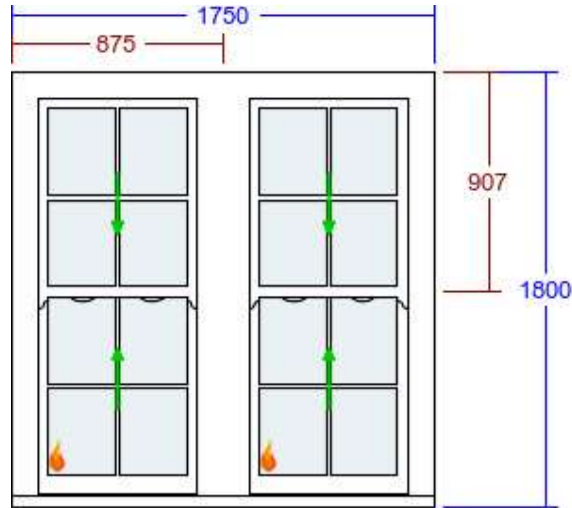

Item: 13

SLIM SASH WINDOW IN EUROPEAN REDWOOD

Quantity: 1

Style: D-31/31

Item Reference: REAR KITCHEN

Quote Ref: 2377/1 V1

Key Features:

Detailed Specification:

VIEWED FROM OUTSIDE.

Width (mm)	1750	Cill	Standard	Sash Horns	Top Sash
Height (mm)	1800	Cill Species	Engineered European Redwood	Sash Horn Style	Standard
Feature Mould	Ovolo	Cill Horns	No	Glass Pattern	Clear
Sash Style	Double	Trickle Vents Required	No	Glass Type	4mm Toughened
Box Depth	Slim - 142mm	Swept Heads to Top Sash	No	Glazing Features	Astragal Squares
Hanging Method	Cords and Weights	Swept Heads to Bottom Sash	No	Size of Bar	18mm
Slider Style	Both-Both	Window Board Required	No	D Handles	2
Frame Width (mm)	110	Finishing Assembly	Standard	Hardware Colour	Antique Pewter hook fastener
Frame Head Size (mm)	110	Finishing Assembly Colour	Off White (RAL 9010)	Sash Pulley Face Plate Colour	Antique Pewter
Mullion Liner Width (mm)	220	Depth of Liner (mm)	50	Limit Stop	Yes
Equal Top and Bottom?	Yes	FSC Certified	Yes	Factory Fit Limit Stop	Yes
Egress Compliance	Fire Escape Compliant			Maximum Opening (mm)	100
Colour	Off White (RAL 9010)