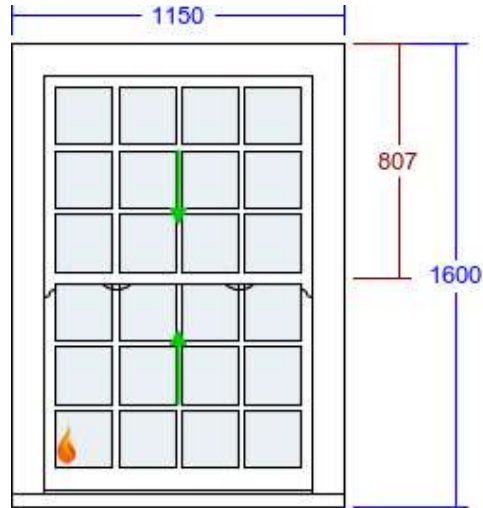

Item: 6

**SLIM SASH WINDOW IN EUROPEAN REDWOOD**

Quantity: 1

Style: 37/37

Item Reference: FRONT LOUNGE

Quote Ref: 2377/1 V1

**Key Features:**

**Detailed Specification:**