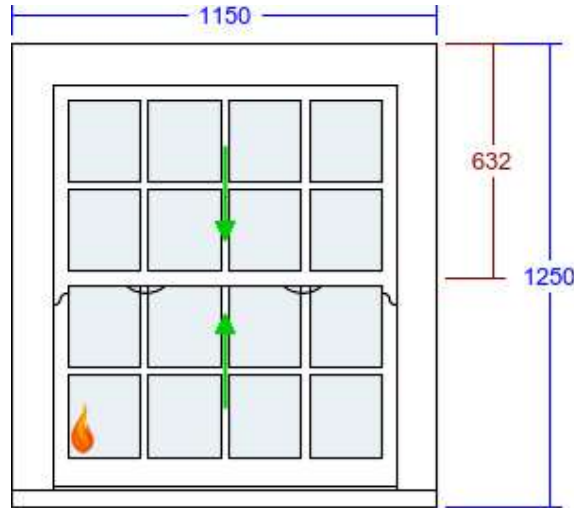

VIEWED FROM OUTSIDE.

Width (mm)	1150	Cill	Standard	Sash Horns	Top Sash
Height (mm)	1250	Cill Species	Engineered European Redwood	Sash Horn Style	Standard
Feature Mould	Ovolo	Cill Horns	No	Glass Pattern	Clear
Sash Style	Single	Trickle Vents Required	No	Glass Type	4mm Anl/6mm Krypton/4mm Anl LowE (Putty Glazed)
Box Depth	Slim - 142mm	Swept Heads to Top Sash	No	Glazing Features	Astragal Squares
Hanging Method	Cords and Weights	Swept Heads to Bottom Sash	No	Size of Bar	22mm (True Bar)
Slider Style	Both	Window Board Required	No	D Handles	2
Frame Width (mm)	110	Finishing Assembly	Standard	Hardware Colour	Antique Pewter hook fastener
Frame Head Size (mm)	110	Finishing Assembly Colour	Off White (RAL 9010)	Sash Pulley Face Plate Colour	Antique Pewter
Equal Top and Bottom?	Yes	Depth of Liner (mm)	50	Limit Stop	No
Egress Compliance	Fire Escape Compliant	FSC Certified	Yes		
Colour	Off White (RAL 9010)				

Item: 4

**SLIM SASH WINDOW IN EUROPEAN REDWOOD**

Quantity: 1

Style: 34/34

Item Reference: FRONT BEDROOM

Quote Ref: 2377/1 V1

**Key Features:**

**Detailed Specification:**