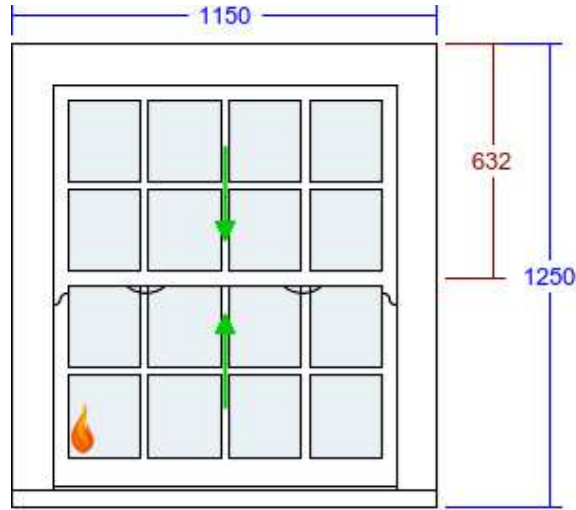

VIEWED FROM OUTSIDE.

Width (mm)	1150	Cill	Standard	Sash Horns	Top Sash
Height (mm)	1250	Cill Species	Engineered European Redwood	Sash Horn Style	Standard
Feature Mould	Ovolo	Cill Horns	No	Glass Pattern	Clear
Sash Style	Single	Trickle Vents Required	No	Glass Type	4mm Anl/6mm Krypton/4mm Anl LowE (Putty Glazed)
Box Depth	Slim - 142mm	Swept Heads to Top Sash	No	Glazing Features	Astragal Squares
Hanging Method	Cords and Weights	Swept Heads to Bottom Sash	No	Size of Bar	22mm (True Bar)
Slider Style	Both	Window Board Required	No	D Handles	2
Frame Width (mm)	110	Finishing Assembly	Standard	Hardware Colour	Antique Pewter hook fastener
Frame Head Size (mm)	110	Finishing Assembly Colour	Off White (RAL 9010)	Sash Pulley Face Plate Colour	Antique Pewter
Equal Top and Bottom?	Yes	Depth of Liner (mm)	50	Limit Stop	No
Egress Compliance	Fire Escape Compliant	FSC Certified	Yes		
Colour	Off White (RAL 9010)				

Item: 3

**SLIM SASH WINDOW IN EUROPEAN REDWOOD**

Quantity: 1

Style: 34/34

Item Reference: FRONT LANDING

Quote Ref: 2377/1 V1

**Key Features:**

**Detailed Specification:**