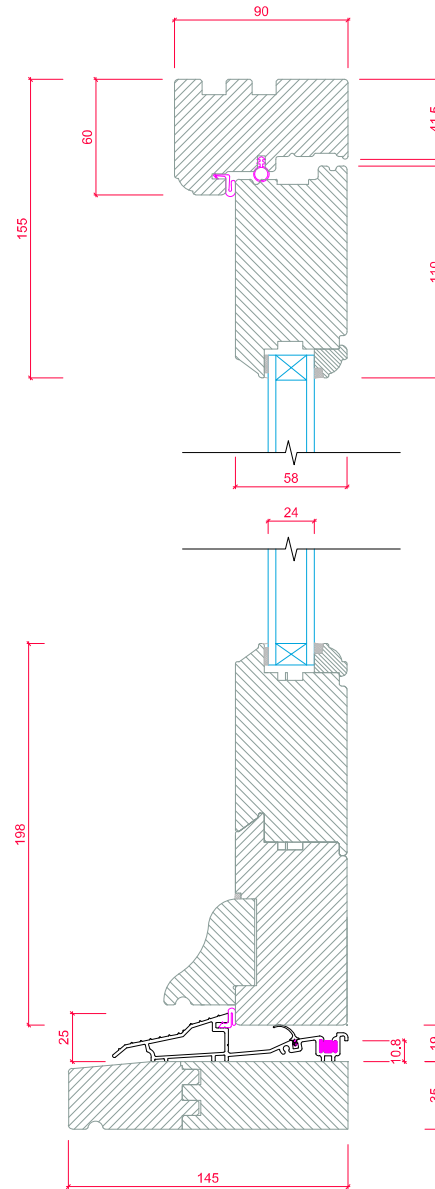

Optimal Door - Open In
Feature Mould: Ovolo
Vertical Section
Standard Threshold with 145mm x 35mm Projecting Cill