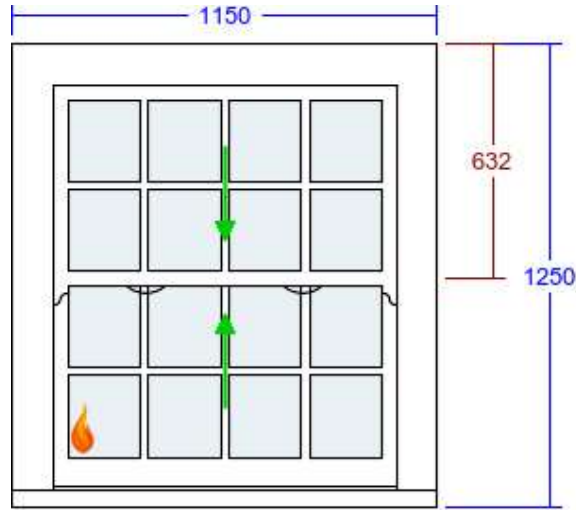

Item: 2

**SLIM SASH WINDOW IN EUROPEAN REDWOOD**

Quantity: 1

Style: 34/34

Item Reference: FRONT LANDING

Quote Ref: 2377/1 V1

**Key Features:**

**Detailed Specification:**

VIEWED FROM OUTSIDE.

Width (mm)	1150	Cill	Standard	Sash Horns	Top Sash
Height (mm)	1250	Cill Species	Engineered European Redwood	Sash Horn Style	Standard
Feature Mould	Ovolo	Cill Horns	No	Glass Pattern	Clear
Sash Style	Single	Trickle Vents Required	No	Glass Type	4mm Anl/6mm Krypton/4mm Anl LowE (Putty Glazed)
Box Depth	Slim - 142mm	Swept Heads to Top Sash	No	Glazing Features	Astragal Squares
Hanging Method	Cords and Weights	Swept Heads to Bottom Sash	No	Size of Bar	22mm (True Bar)
Slider Style	Both	Window Board Required	No	D Handles	2
Frame Width (mm)	110	Finishing Assembly	Standard	Hardware Colour	Antique Pewter hook fastener
Frame Head Size (mm)	110	Finishing Assembly Colour	Off White (RAL 9010)	Sash Pulley Face Plate Colour	Antique Pewter
Equal Top and Bottom?	Yes	Depth of Liner (mm)	50	Limit Stop	No
Egress Compliance	Fire Escape Compliant	FSC Certified	Yes		
Colour	Off White (RAL 9010)				