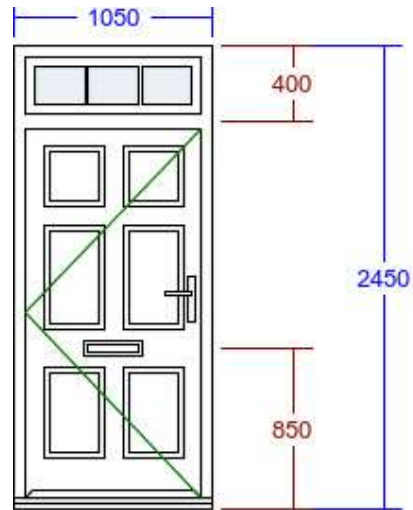

**Key Features:**

**Detailed Specification:** VIEWED FROM OUTSIDE.

Width (mm)	1150	Cill	Standard	Sash Horns	Top Sash
Height (mm)	1350	Cill Species	Engineered European Redwood	Sash Horn Style	Standard
Feature Mould	Ovolo	Cill Horns	No	Glass Pattern	Clear
Sash Style	Single	Trickle Vents Required	No	Glass Type	4mm Anl/6mm Krypton/4mm Anl LowE (Putty Glazed)
Box Depth	Slim - 142mm	Swept Heads to Top Sash	No	Glazing Features	Astragal Squares
Hanging Method	Cords and Weights	Swept Heads to Bottom Sash	No	Size of Bar	22mm (True Bar)
Slider Style	Both	Window Board Required	No	D Handles	2
Frame Width (mm)	110	Finishing Assembly	Standard	Hardware Colour	Antique Pewter hook fastener
Frame Head Size (mm)	110	Finishing Assembly Colour	Off White (RAL 9010)	Sash Pulley Face Plate Colour	Antique Pewter
Equal Top and Bottom?	Yes	Depth of Liner (mm)	50	Limit Stop	No
Egress Compliance	Fire Escape Compliant	FSC Certified	Yes		
Colour	Off White (RAL 9010)				

## Key Features:

DRAWING NOTES: VIEWED FROM OUTSIDE. ARROW DENOTES HINGE POSITION.  
DRAWINGS DO NOT DEPICT KNOCKERS, SPY HOLES, SECURITY CHAINS OR DOORKNOBS. REFER TO BROCHURE FOR FULL GLAZING CONFIGURATIONS.

**Key Features:**

Technical drawing showing window dimensions: Width 1000mm, Height 1020mm. A red dimension line indicates a width of 500mm for the left sash. A green arrow points to the hinge position on the left sash.