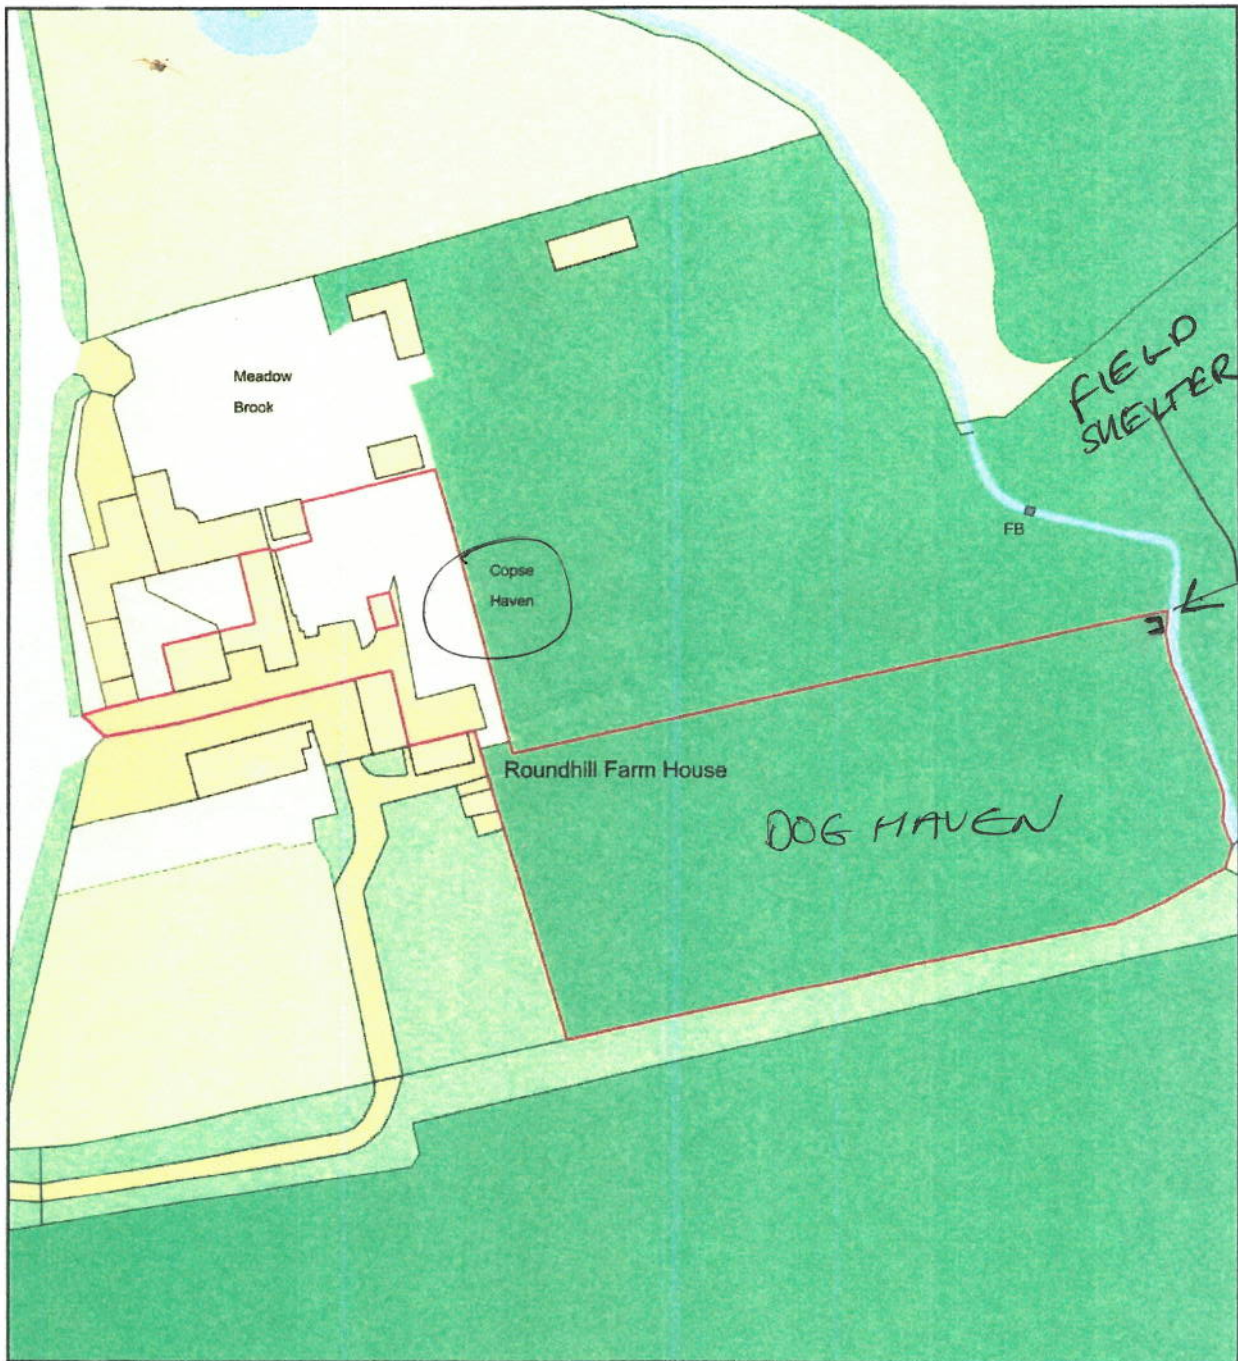

Copse Haven, DL2 1QD Site Location Plan

Plan Produced for: Fiona Lennox
Date Produced: 13 Oct 2020
Plan Reference Number: TQRQM20287141732881
Scale: 1:1250 @ A4