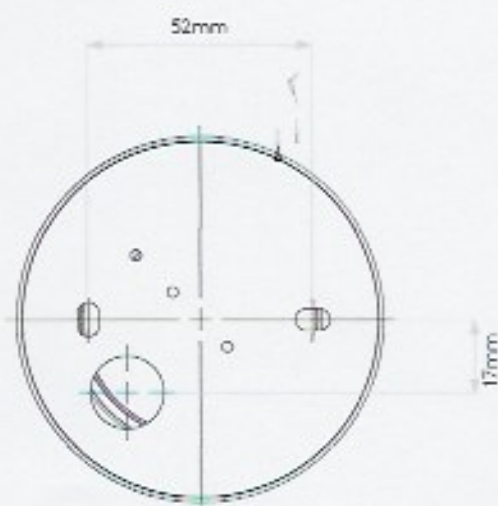

Please note that some dimensions may vary slightly due to manufacturing tolerances, this includes cable entry and fixing holes

Veuillez noter que certaines dimensions peuvent varier légèrement en raison des tolérances de fabrication, y compris l'entrée de câble et les trous de fixation.

Bitte beachten Sie, dass die Maße Fertigungstoleranzen unterliegen und daher in geringem Umfang von der angegebenen Größe abweichen können. Dies gilt auch für Kabeleingänge und Befestigungslöcher.

Si prega notare che possono esserci piccole variazioni in alcune dimensioni dovute alle tolleranze di produzione, queste includono l'ingresso del cavo e i fori di fissaggio.