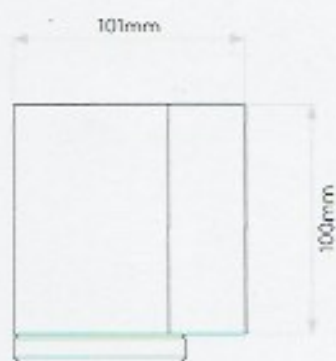

Please note that some dimensions may vary slightly due to manufacturing tolerances, this includes cable entry and fixing holes.

Veuillez noter que certaines dimensions peuvent varier légèrement en raison des tolérances de fabrication, y compris l'entrée de câble et les trous de fixation.

Bitte beachten Sie, dass die Maße Fertigungstoleranzen unterliegen und daher in geringem Umfang von der angegebenen Größe abweichen können. Dies gilt auch für Kabelöffnungen und Befestigungslöcher.

Si prega notare che possono essere piccole variazioni in alcune dimensioni dovute alle tolleranze di produzione, queste includono l'ingresso del cavo e i fori di fissaggio.