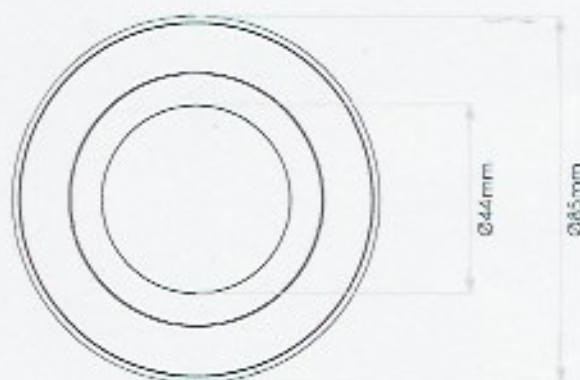

Please note that some dimensions may vary slightly due to manufacturing tolerances, this includes cable entry and fixing holes

Veuillez noter que certaines dimensions peuvent varier légèrement en raison des tolérances de fabrication, y compris l'entrée de câble et les trous de fixation.

Bitte beachten Sie, dass die Maße Fertigungstoleranzen unterliegen und daher in geringem Umfang von der angegebenen Größe abweichen können. Dies gilt auch für Kabeleingänge und Befestigungslöcher.

Si prega notare che possono esserci piccole variazioni in alcune dimensioni dovute alle tolleranze di produzione, queste includono l'ingresso del cavo e i fori di fissaggio.