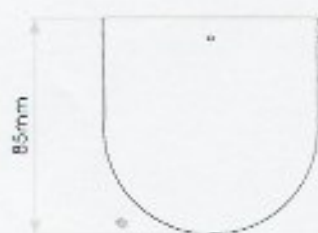

Please note that some dimensions may vary slightly due to manufacturing tolerances, this includes cable entry and fixing holes

Veuillez noter que certaines dimensions peuvent varier légèrement en raison des tolérances de fabrication, y compris l'entrée de câble et les trous de fixation.

Bitte beachten Sie, dass die Maße Fertigungstoleranzen unterliegen und daher in geringem Umfang von der angegebenen Größe abweichen können. Dies gilt auch für Kabeleingänge und Befestigungslöcher.

Si prego notare che possono esserci piccole variazioni in alcune dimensioni dovute alle tolleranze di produzione, queste includono l'ingresso del cavo e i fori di fissaggio.