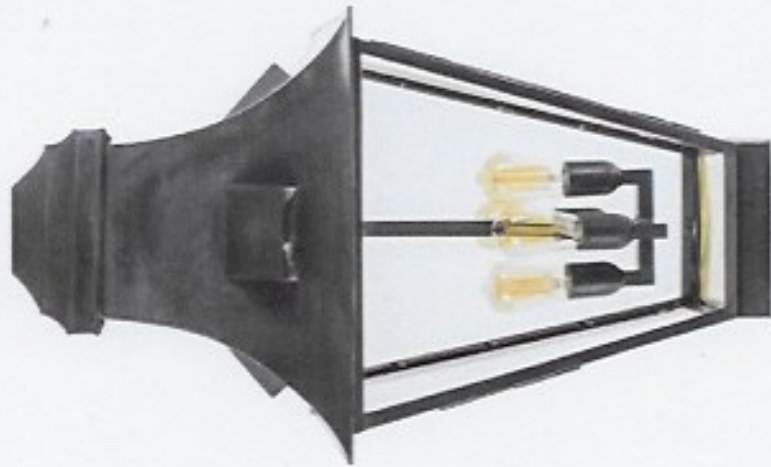

SHADE INCLUDED:	-
SHADE/DIFFUSER MATERIAL:	Glass
SHADE/DIFFUSER FINISH:	Clear
F MARK:	Suitable for mounting on flammable materials

CODE: 1S/S00P
FINISH: SOLID BRASS

THIS PRODUCT IS NOT SUITABLE FOR INSTALLATION WITHIN FIVE MILES OF THE COAST. FOR THESE ENVIRONMENTS, PLEASE FILTER PRODUCTS ON THE ASTRO WEBSITE BY 'COASTAL'.

IP Rating : IP65

Light Distribution Detail : 110-degree

Luminaire Circuit Wattage : 70W

Overall Dimensions : 262 x 198 x 36mm

JCC Lighting

Innovation Centre, Beeding Close, Southern Cross
Trading Estate, Bognor Regis, West Sussex, PO22 9TS

Company Registration Number: 03044848 | VAT Number: 91854112

T: 01243 838999 | F: 01243 838998 | sales@jcc.co.uk | www.jcc.co.uk

GRACIEUZE BOTTOM PLATE GRAND

APPLICATION

POLE

TYPE

OUTDOOR

DESCRIPTION