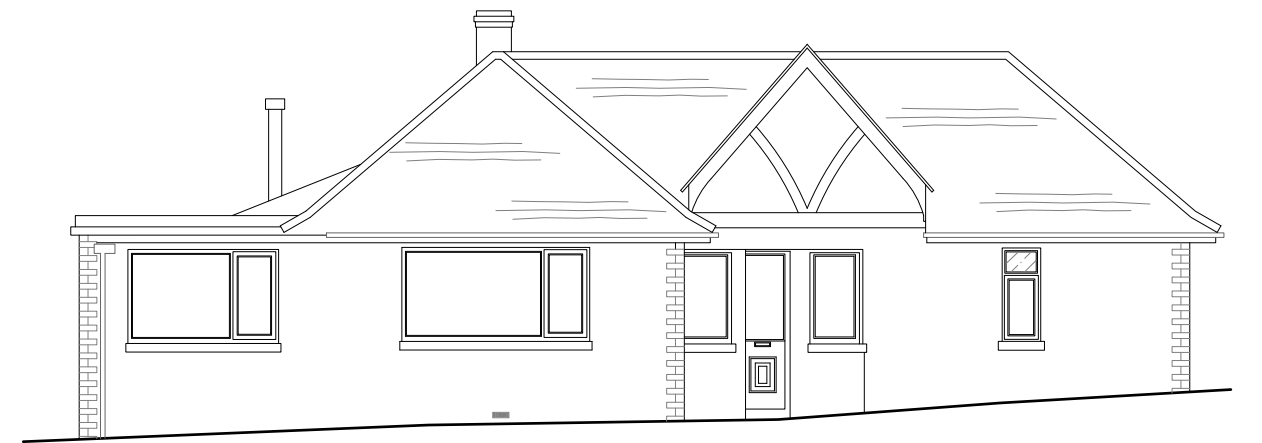

NORTH EAST ELEVATION

NORTH WEST ELEVATION

SOUTH WEST ELEVATION

SOUTH EAST ELEVATION

	barefoot architects a: Unit 5.2 Paintworks Bristol BS4 3EH e: info@barefootarchitects.co.uk t: 0117 9070 971	General Notes 1. All dimensions to be checked on site 2. Unless otherwise stated dimensions are in millimetres 3. Drawings to be read in conjunction with all other project drawings 4. Copyright Barefoot Architects Ltd.	No.	Date	Issue Notes	Project	Drawn By	Date	
						West Elevation	Glen Avenue	MG	09/2022
							Existing Elevations	Scale	1:100@A3
						Job No.	Drawing No.	Revision	
						2220	2220-P-050		