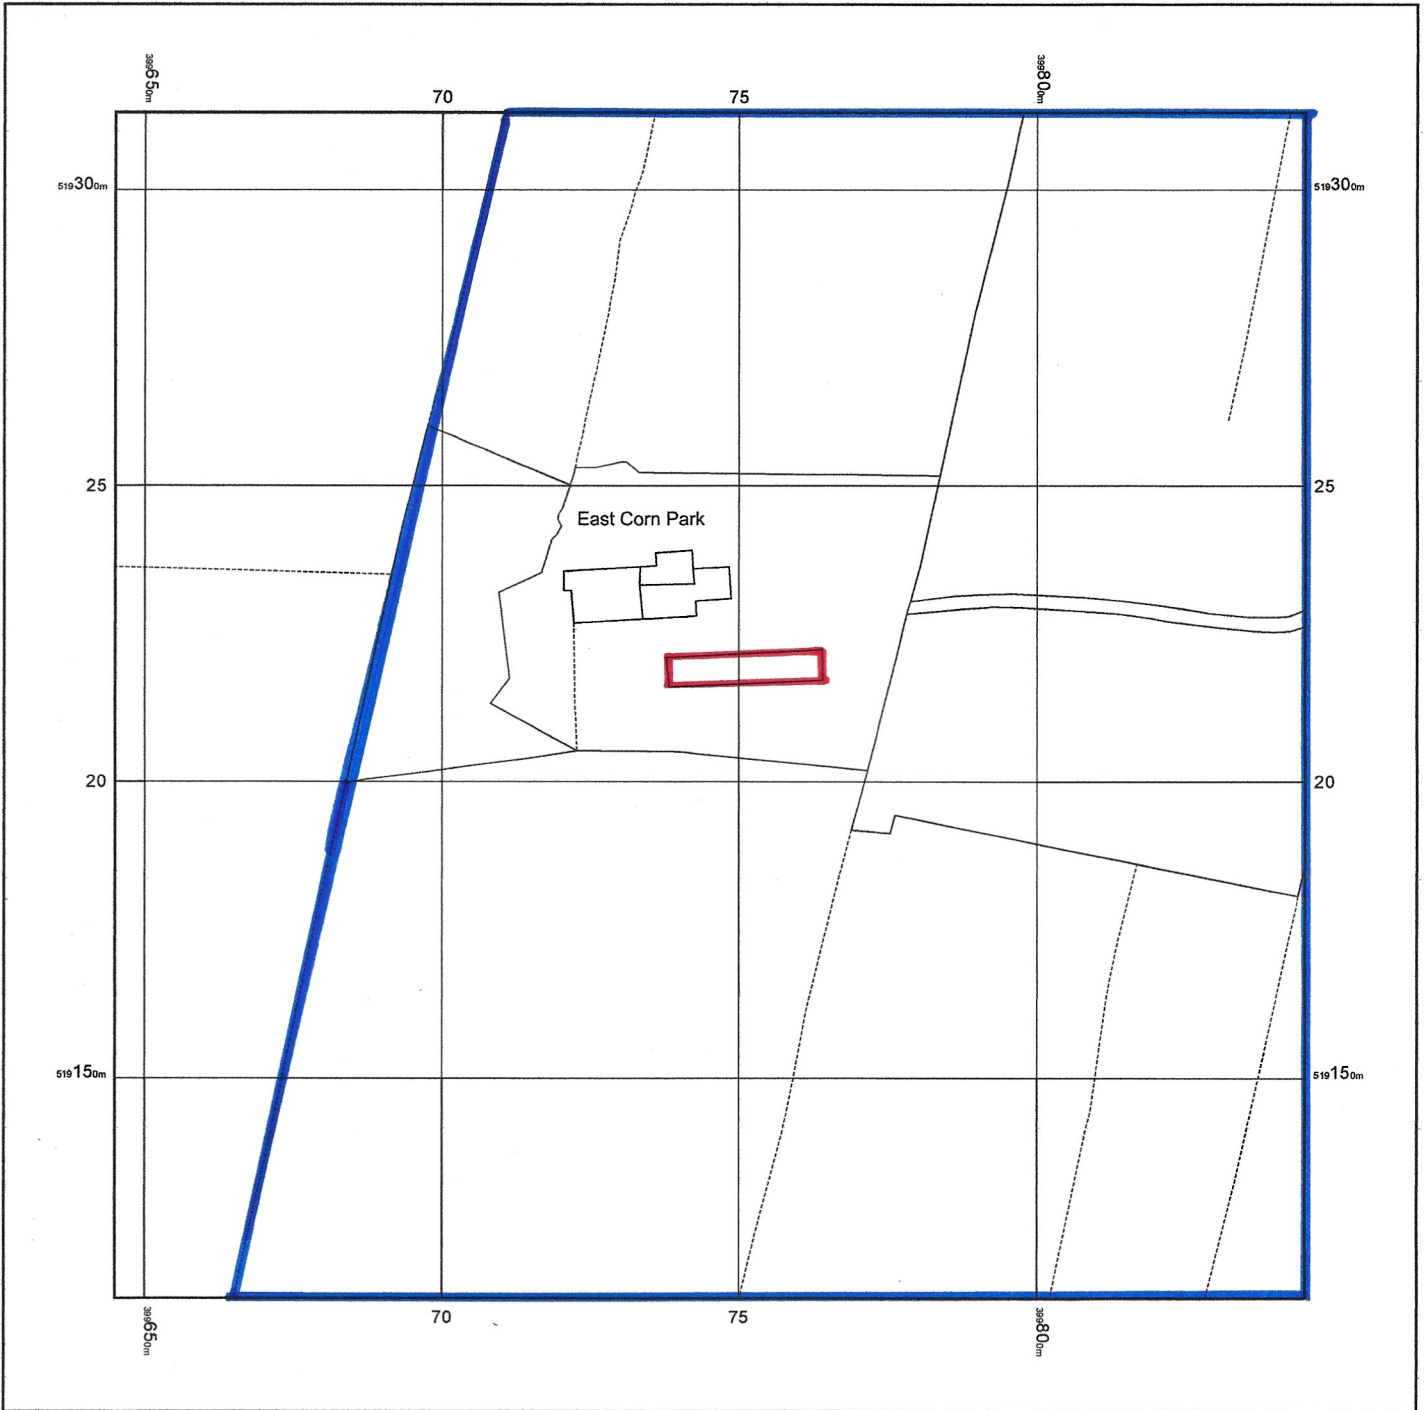

EAST CORN PARK, BALDERSDALE

Supplied by: www.ukmapcentre.com

Serial No: 251140

Centre Coordinates: 399745,519213

Production Date: 21/10/2022 12:33:55

© Crown copyright and database rights 2022 Ordnance Survey 100048957. The representation of road, track or path is no evidence of a boundary or right of way. The representation of features as lines is no evidence of a property boundary.

0m 1cm = 12.5m 62.5m
Scale 1:1250