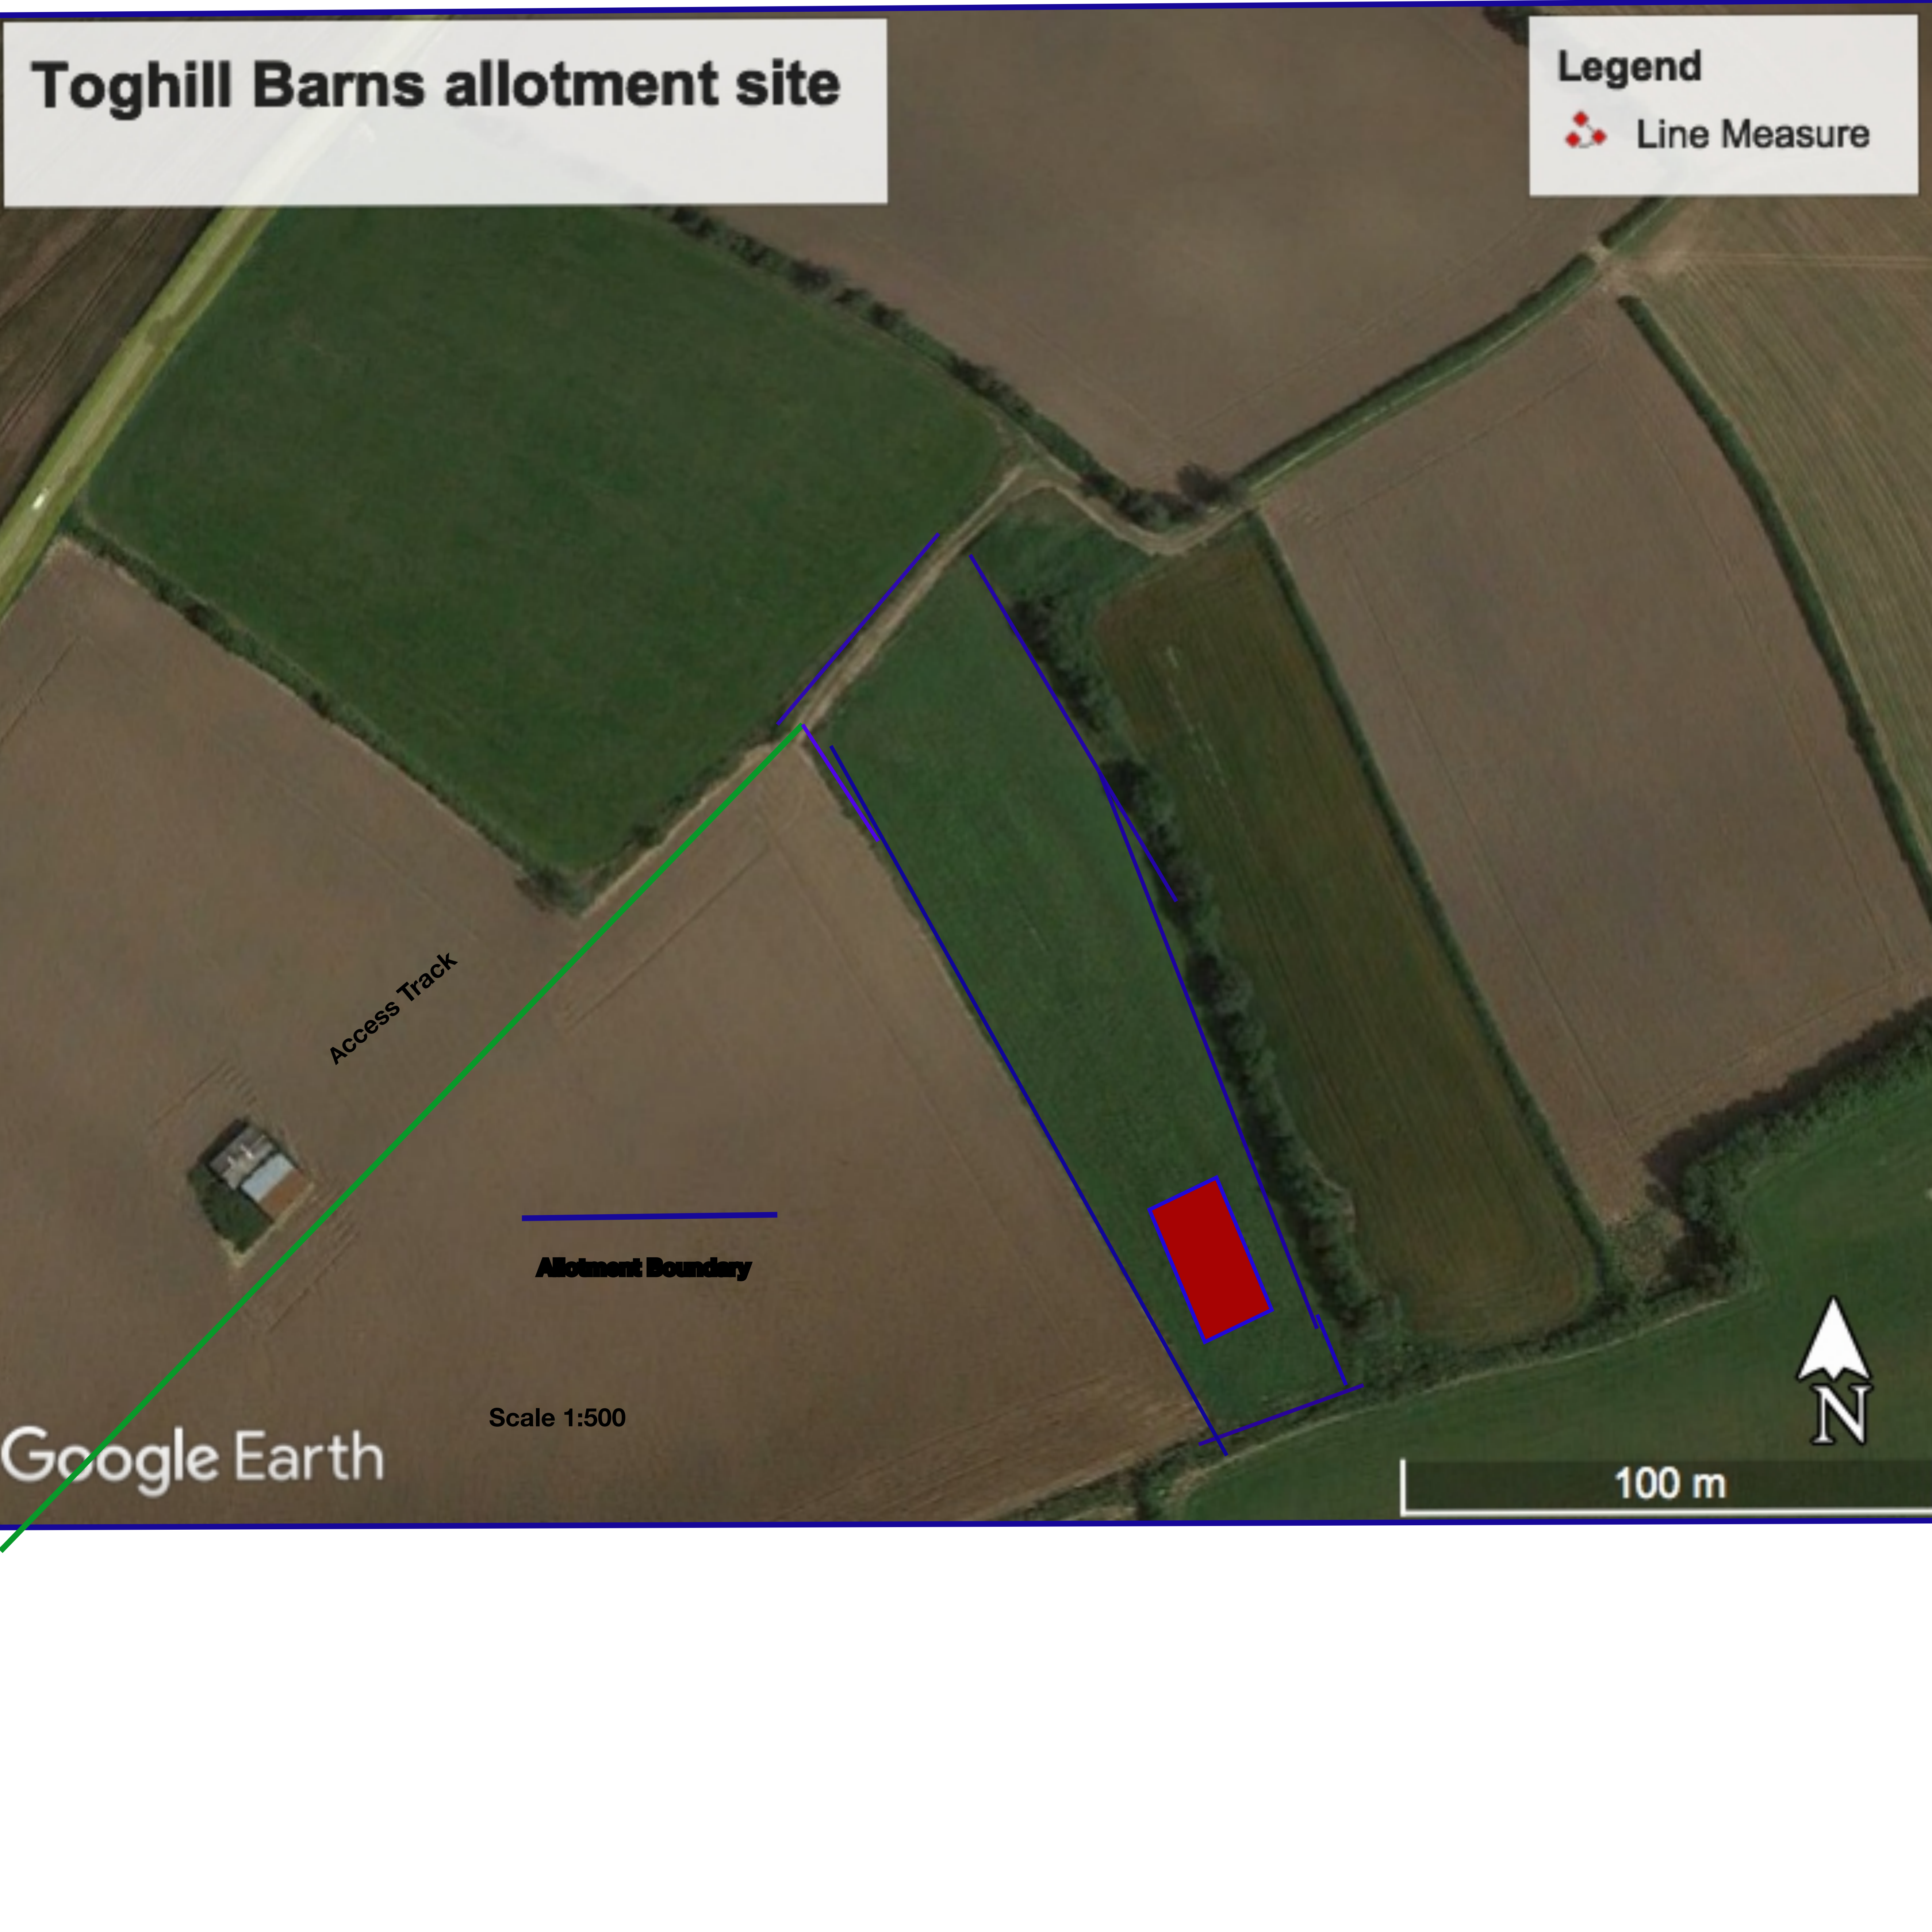

Toghill Barns allotment site

Legend

 Line Measure

Access Track

Allotment Boundary

Scale 1:500

Google Earth

100 m