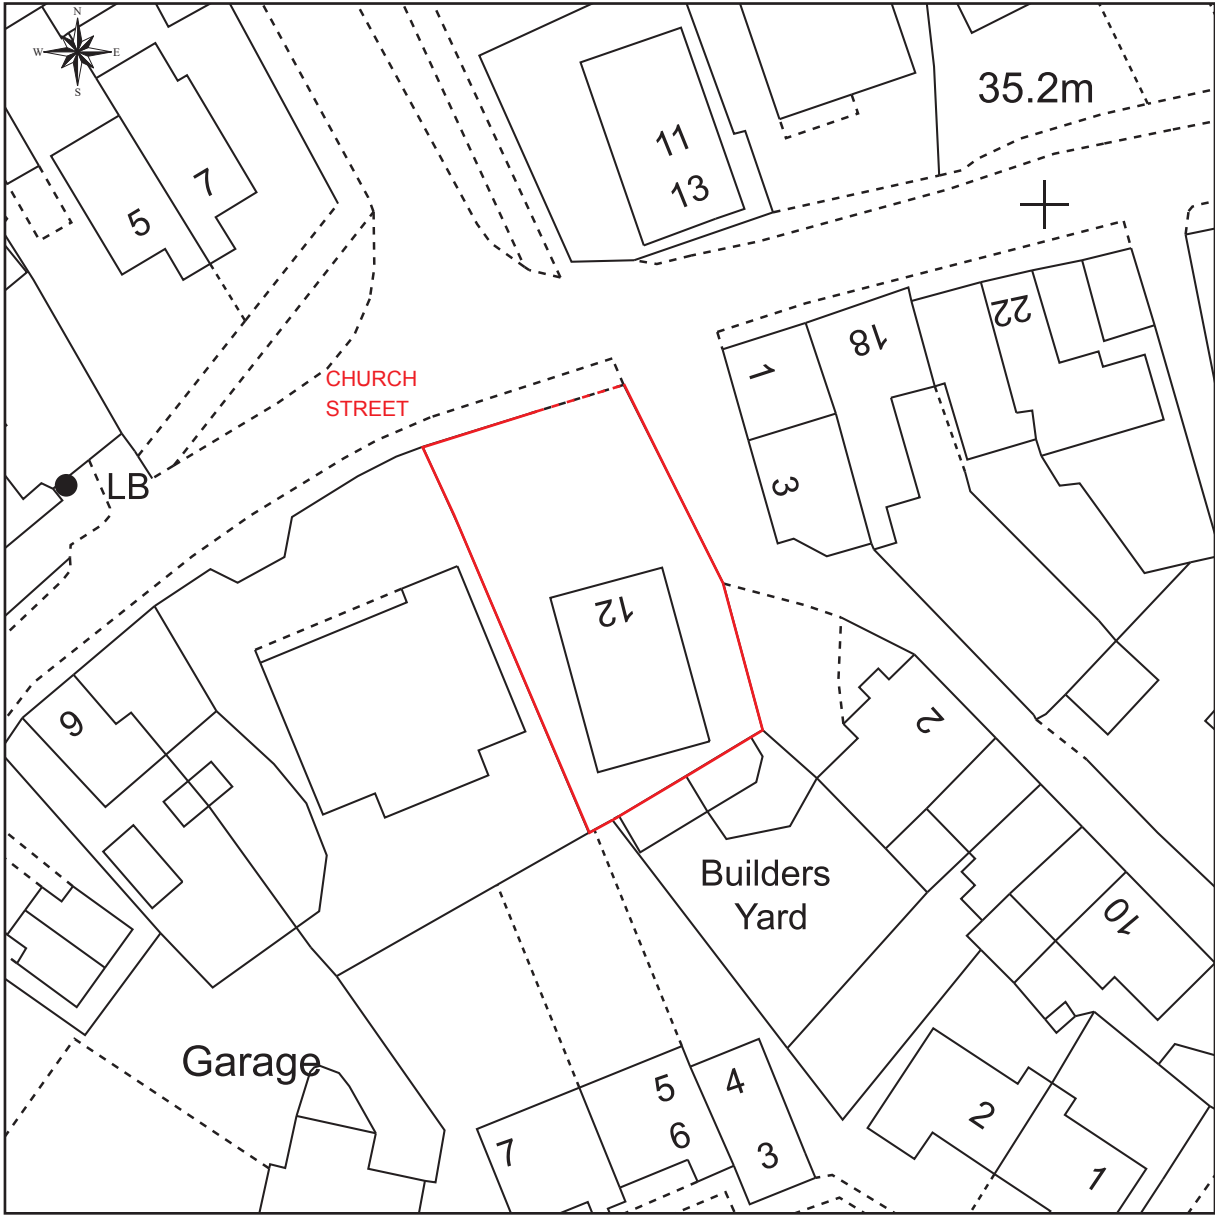

12 Church Street, Weaverham, CW8 3NG

This Plan includes the following Licensed Data: OS MasterMap Black and White PDF Location Plan by the Ordnance Survey National Geographic Database and incorporating surveyed revision available at the date of production. Reproduction in whole or in part is prohibited without the prior permission of Ordnance Survey. The representation of a road, track or path is no evidence of a right of way. The representation of features, as lines is no evidence of a property boundary. © Crown copyright and database rights, 2022. Ordnance Survey 0100031673

0m 5m 10m 15m 20m 25m 30m 35m 40m

Scale: 1:500, paper size: A4

Reference No. HS2202 - 04