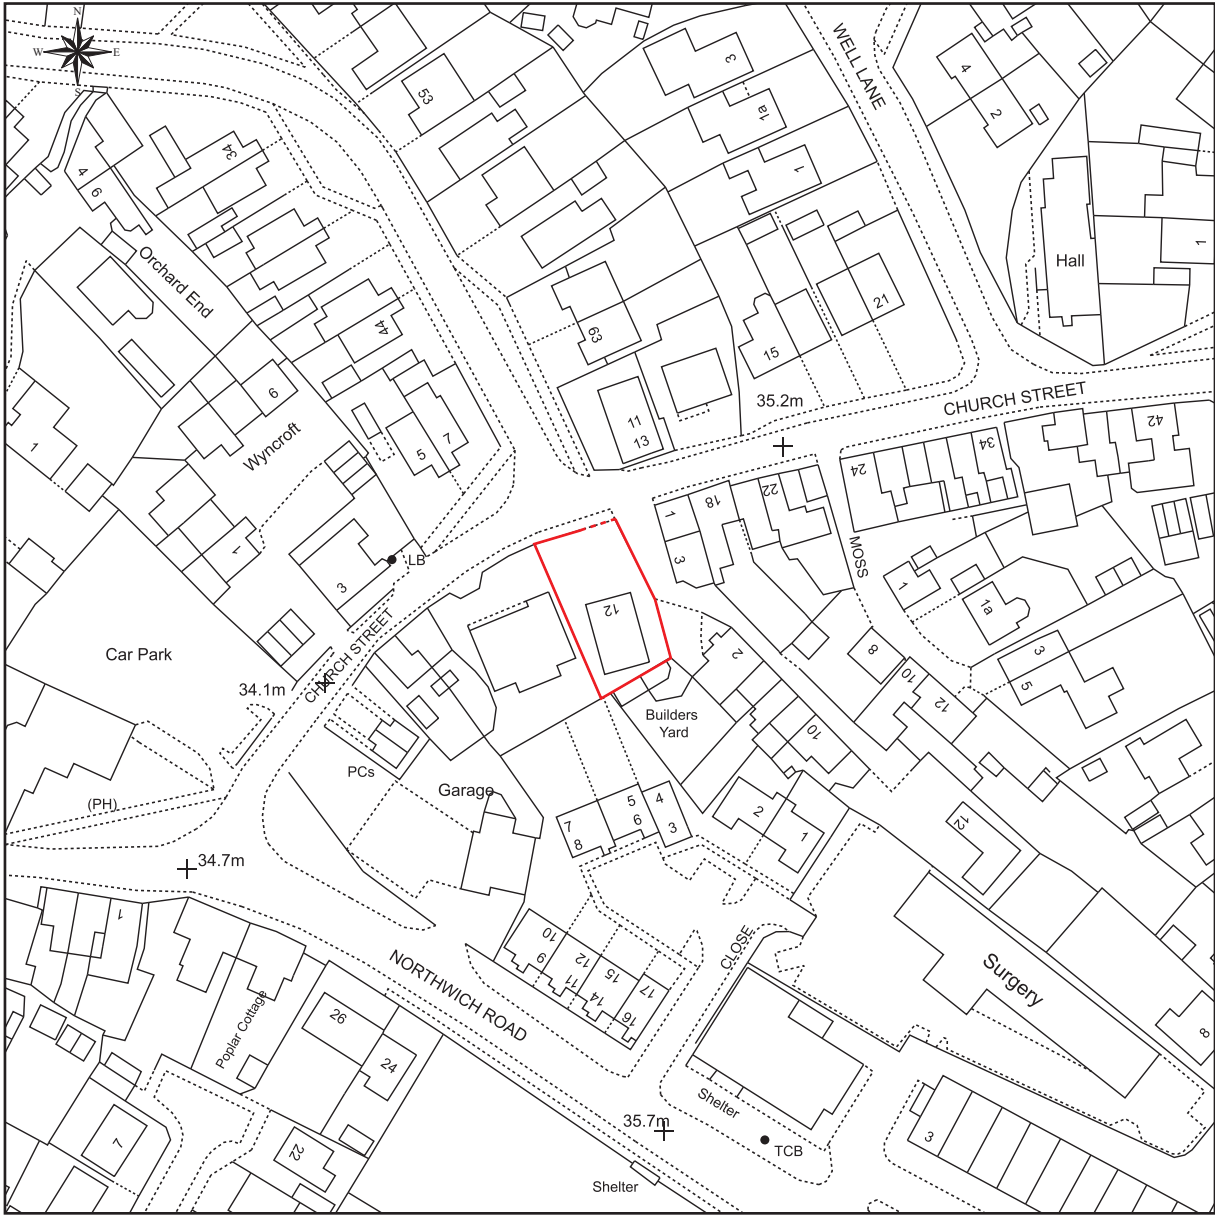

12 Church Street, Weaverham, CW8 3NG

This Plan includes the following Licensed Data: OS MasterMap Black and White PDF Location Plan by the Ordnance Survey National Geographic Database and incorporating surveyed revision available at the date of production. Reproduction in whole or in part is prohibited without the prior permission of Ordnance Survey. The representation of a road, track or path is no evidence of a right of way. The representation of features, as lines is no evidence of a property boundary. © Crown copyright and database rights, 2022. Ordnance Survey 0100031673

0m 20m 40m 60m 80m 100m

Scale: 1:1250, paper size: A4

Reference No. HS2202 - 03