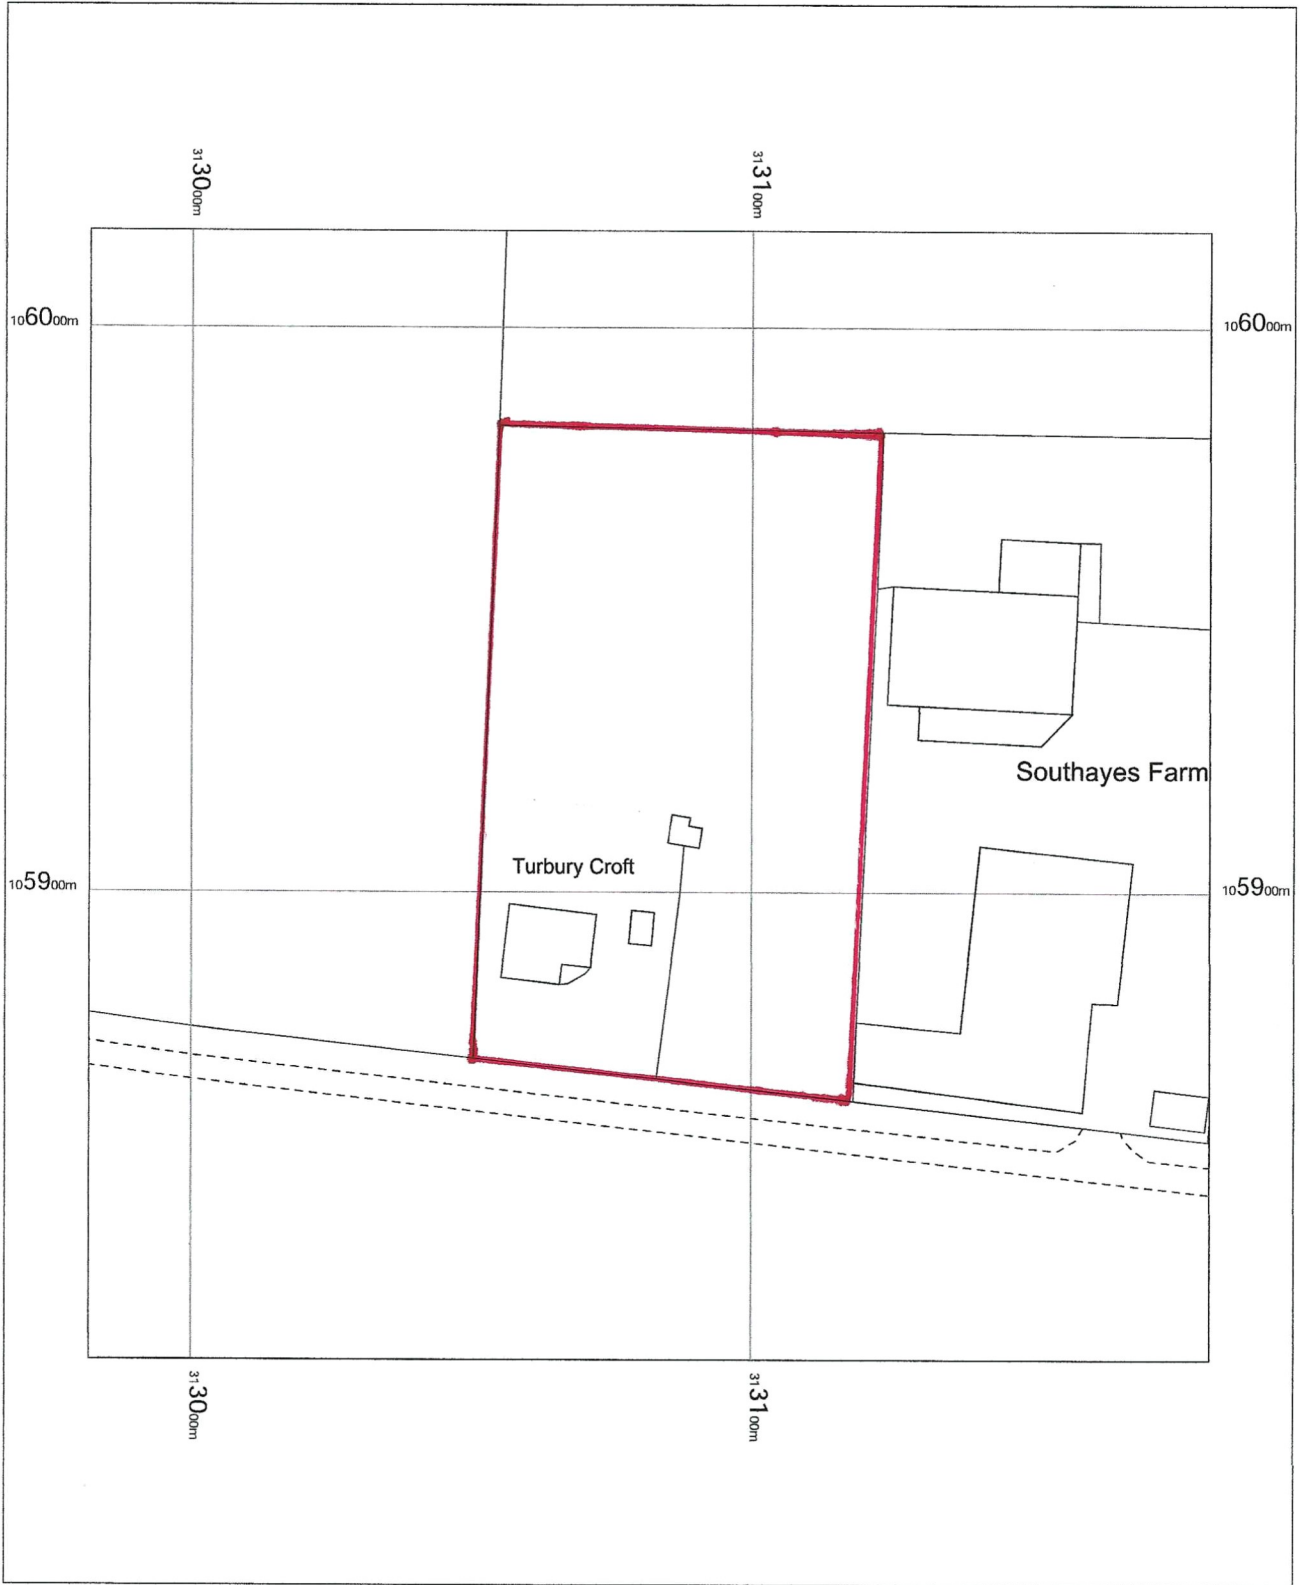

Turbury Croft, Long Lane

OS MasterMap 1250/2500/10000 scale
Monday, October 3, 2022, ID: BLJT-01064258
www.planningapplicationmaps.co.uk

1:1250 scale print at A4, Centre: 313082 E, 105917 N

©Crown Copyright Ordnance Survey. Licence no. 100051661