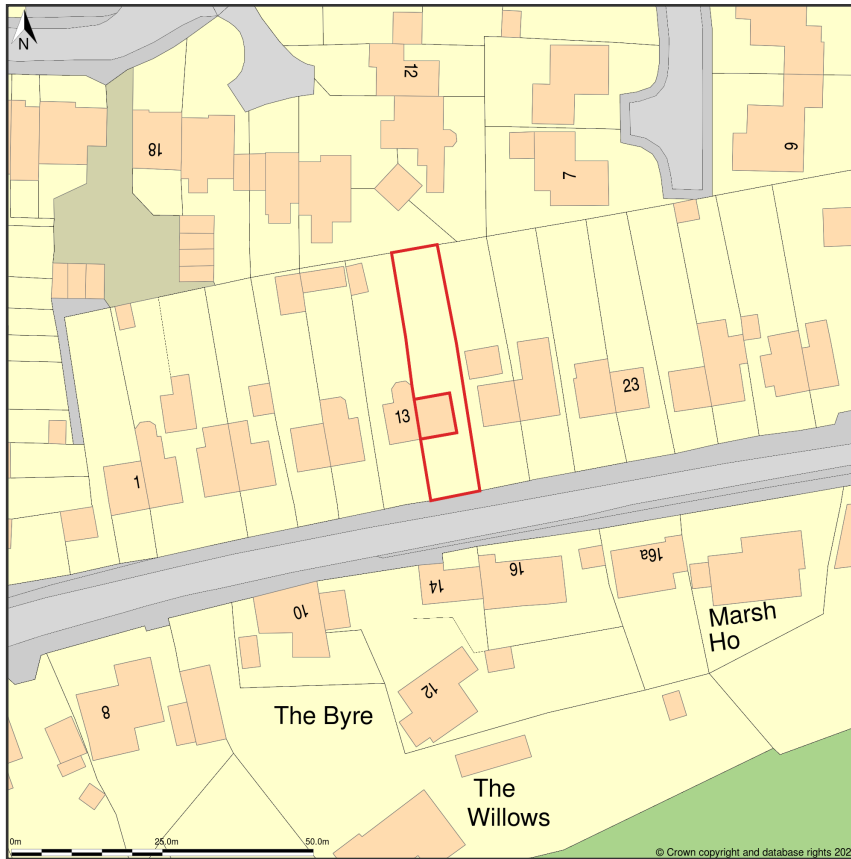

15, Marsh Road, Rode, Frome, Somerset, BA11 6PE

Site Plan shows area bounded by: 380540.36, 153941.16 380681.78, 154082.58 (at a scale of 1:1250), OSGridRef: ST80615401. The representation of a road, track or path is no evidence of a right of way. The representation of features as lines is no evidence of a property boundary.

Produced on 25th Oct 2022 from the Ordnance Survey National Geographic Database and incorporating surveyed revision available at this date. Reproduction in whole or part is prohibited without the prior permission of Ordnance Survey. © Crown copyright 2022. Supplied by <https://www.buyaplan.co.uk> digital mapping a licensed Ordnance Survey partner (100053143). Unique plan reference: #00772177-4AA245