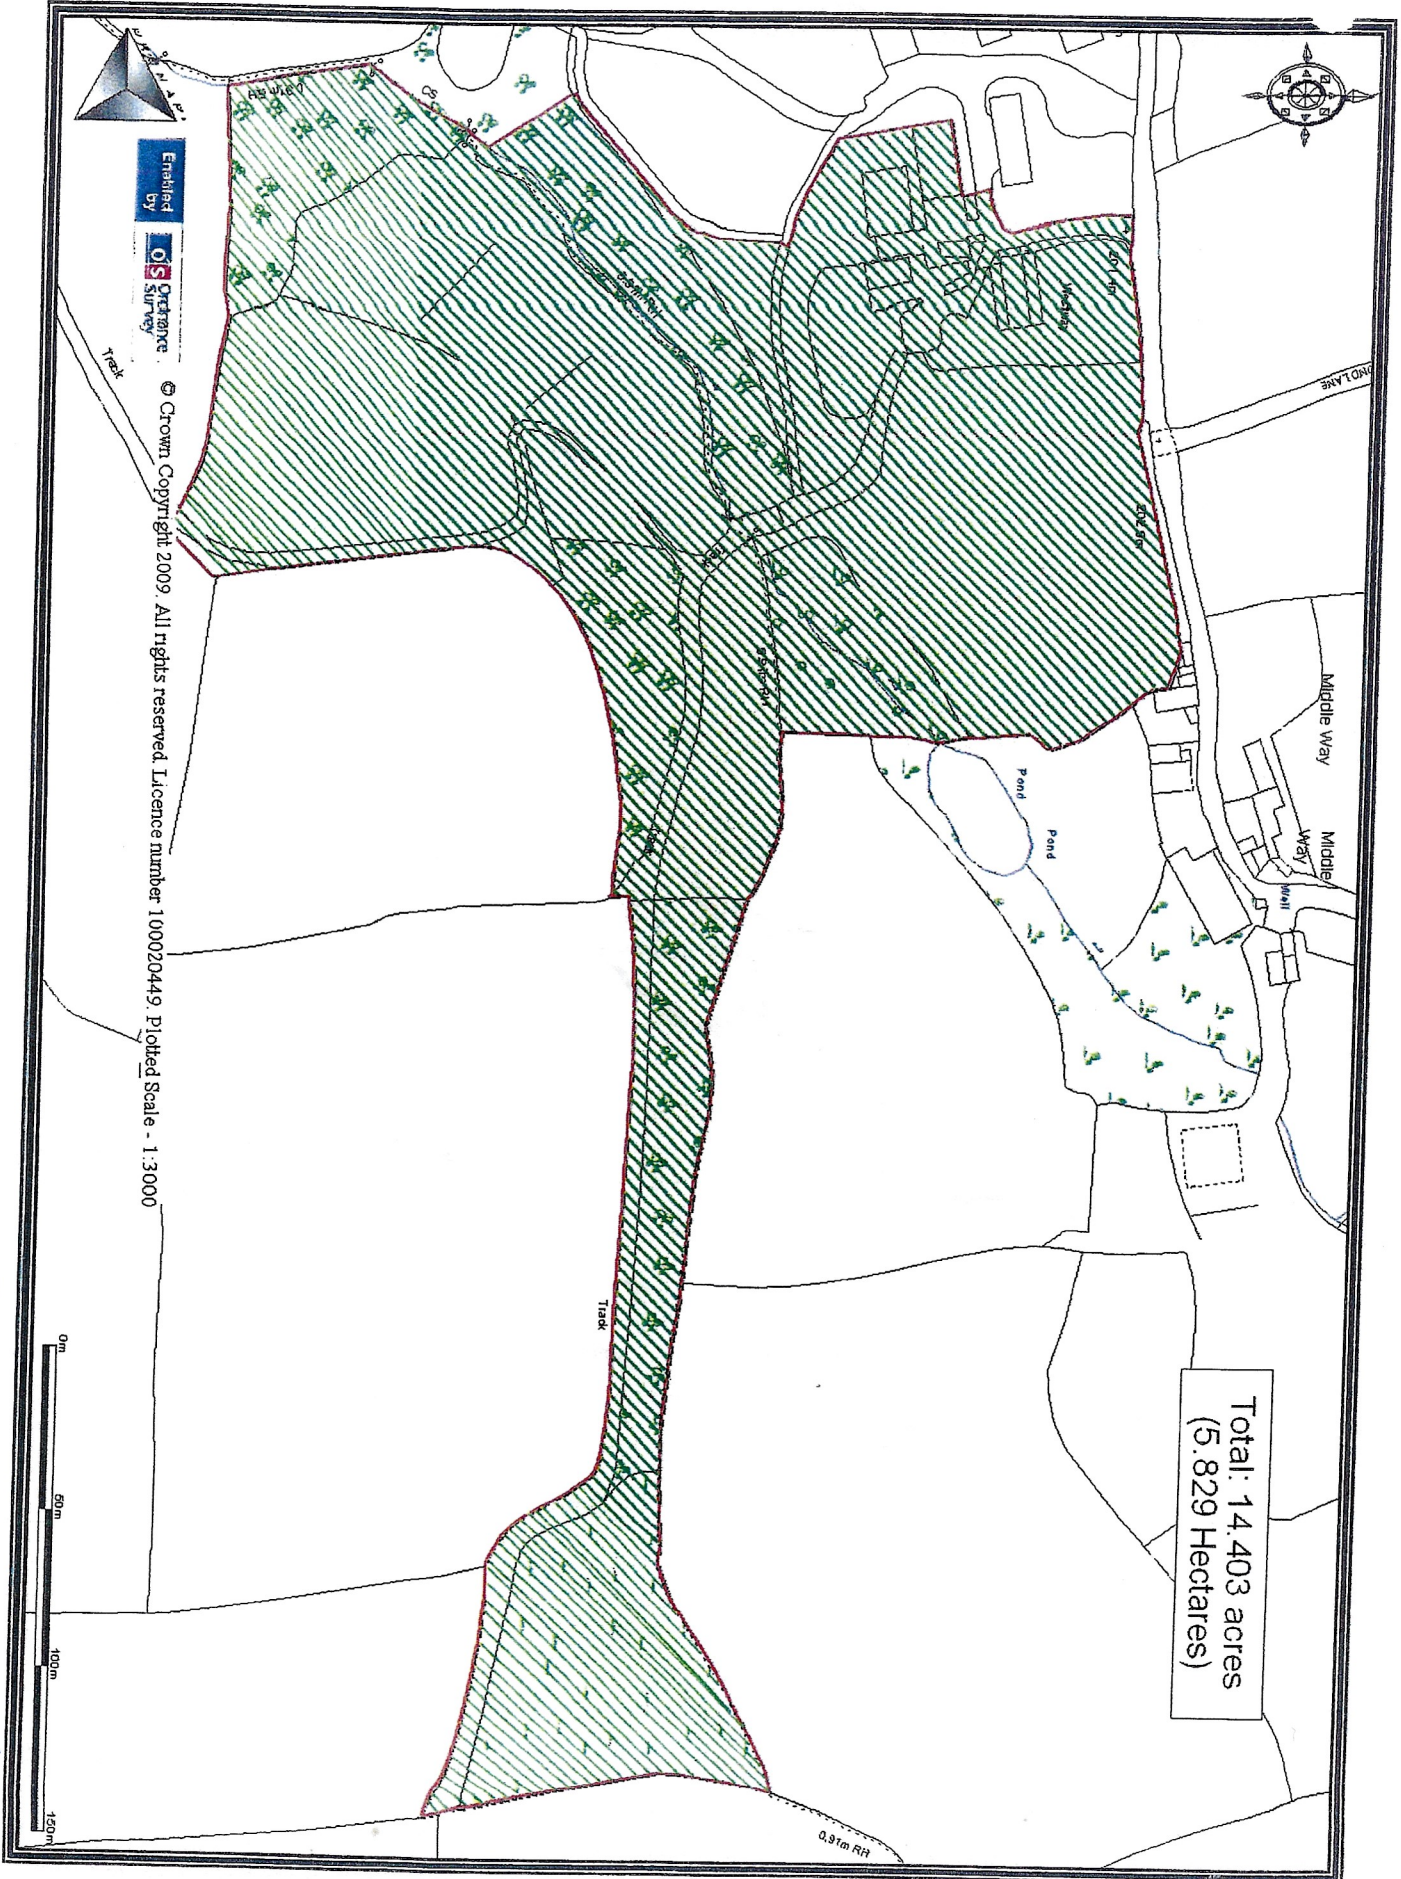

Total: 14.403 acres
(5.829 Hectares)

Enabled by
OS
Ordnance
Survey

© Crown Copyright 2009. All rights reserved. Licence number 100020449. Plotted Scale - 1:3000

EXTENT OF OWNERSHIP

DRG. No: 01755/11 Rev 1