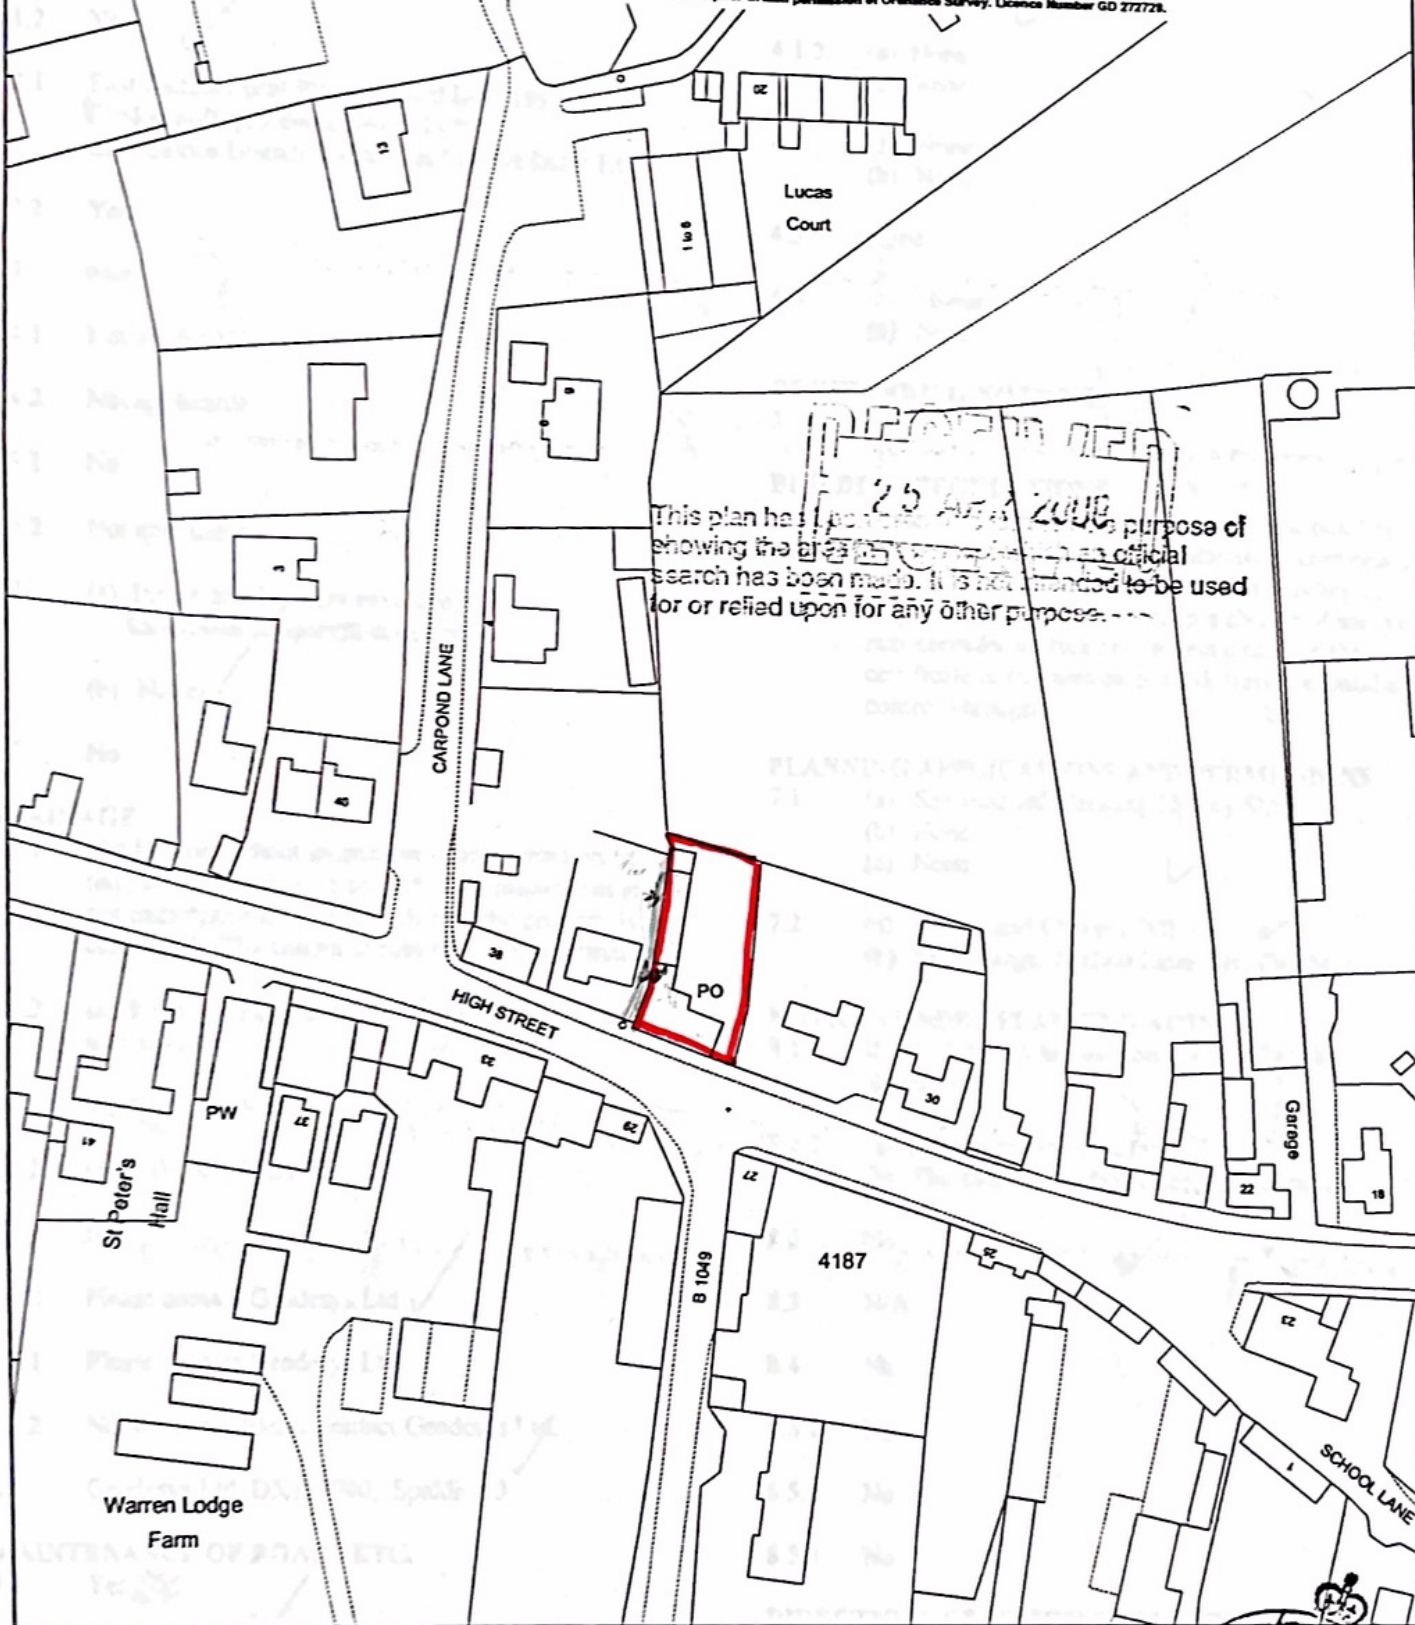

TITLE NUMBER

ORDNANCE SURVEY MAP REFERENCE:

TL4874NW

SCALE 1:1250 Enlarged from 1/2500

CROWN COPYRIGHT. Produced by HMLR. Further reproduction in whole or in part is prohibited without the prior written permission of Ordnance Survey. Licence Number GD 272728.

This plan has been prepared for the purpose of showing the area of a proposed official search has been made. It is not intended to be used for or relied upon for any other purpose.

25 APR 2000