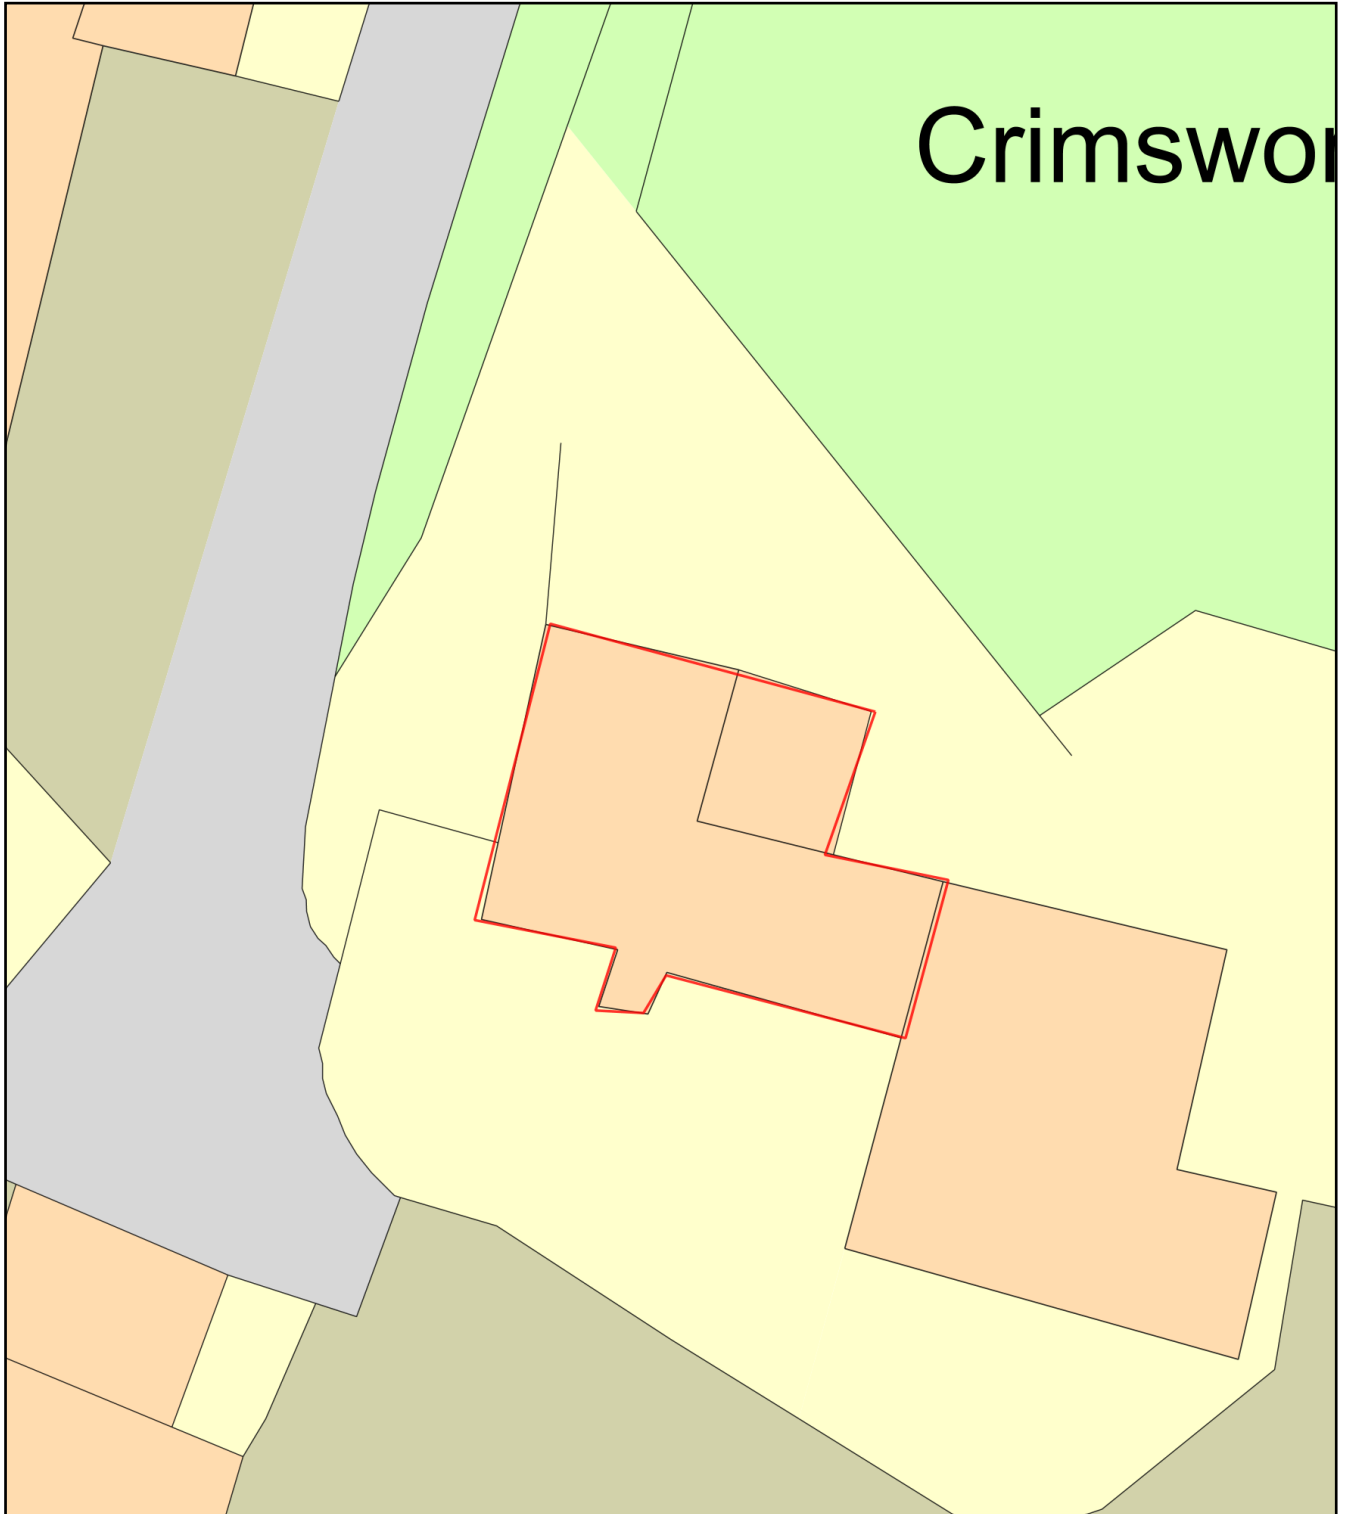

Crimsworth Farm

Plan Produced for: Jack Wallington

Date Produced: 31 Oct 2022

Plan Reference Number: TQRQM22304081929712

Scale: 1:200 @ A4