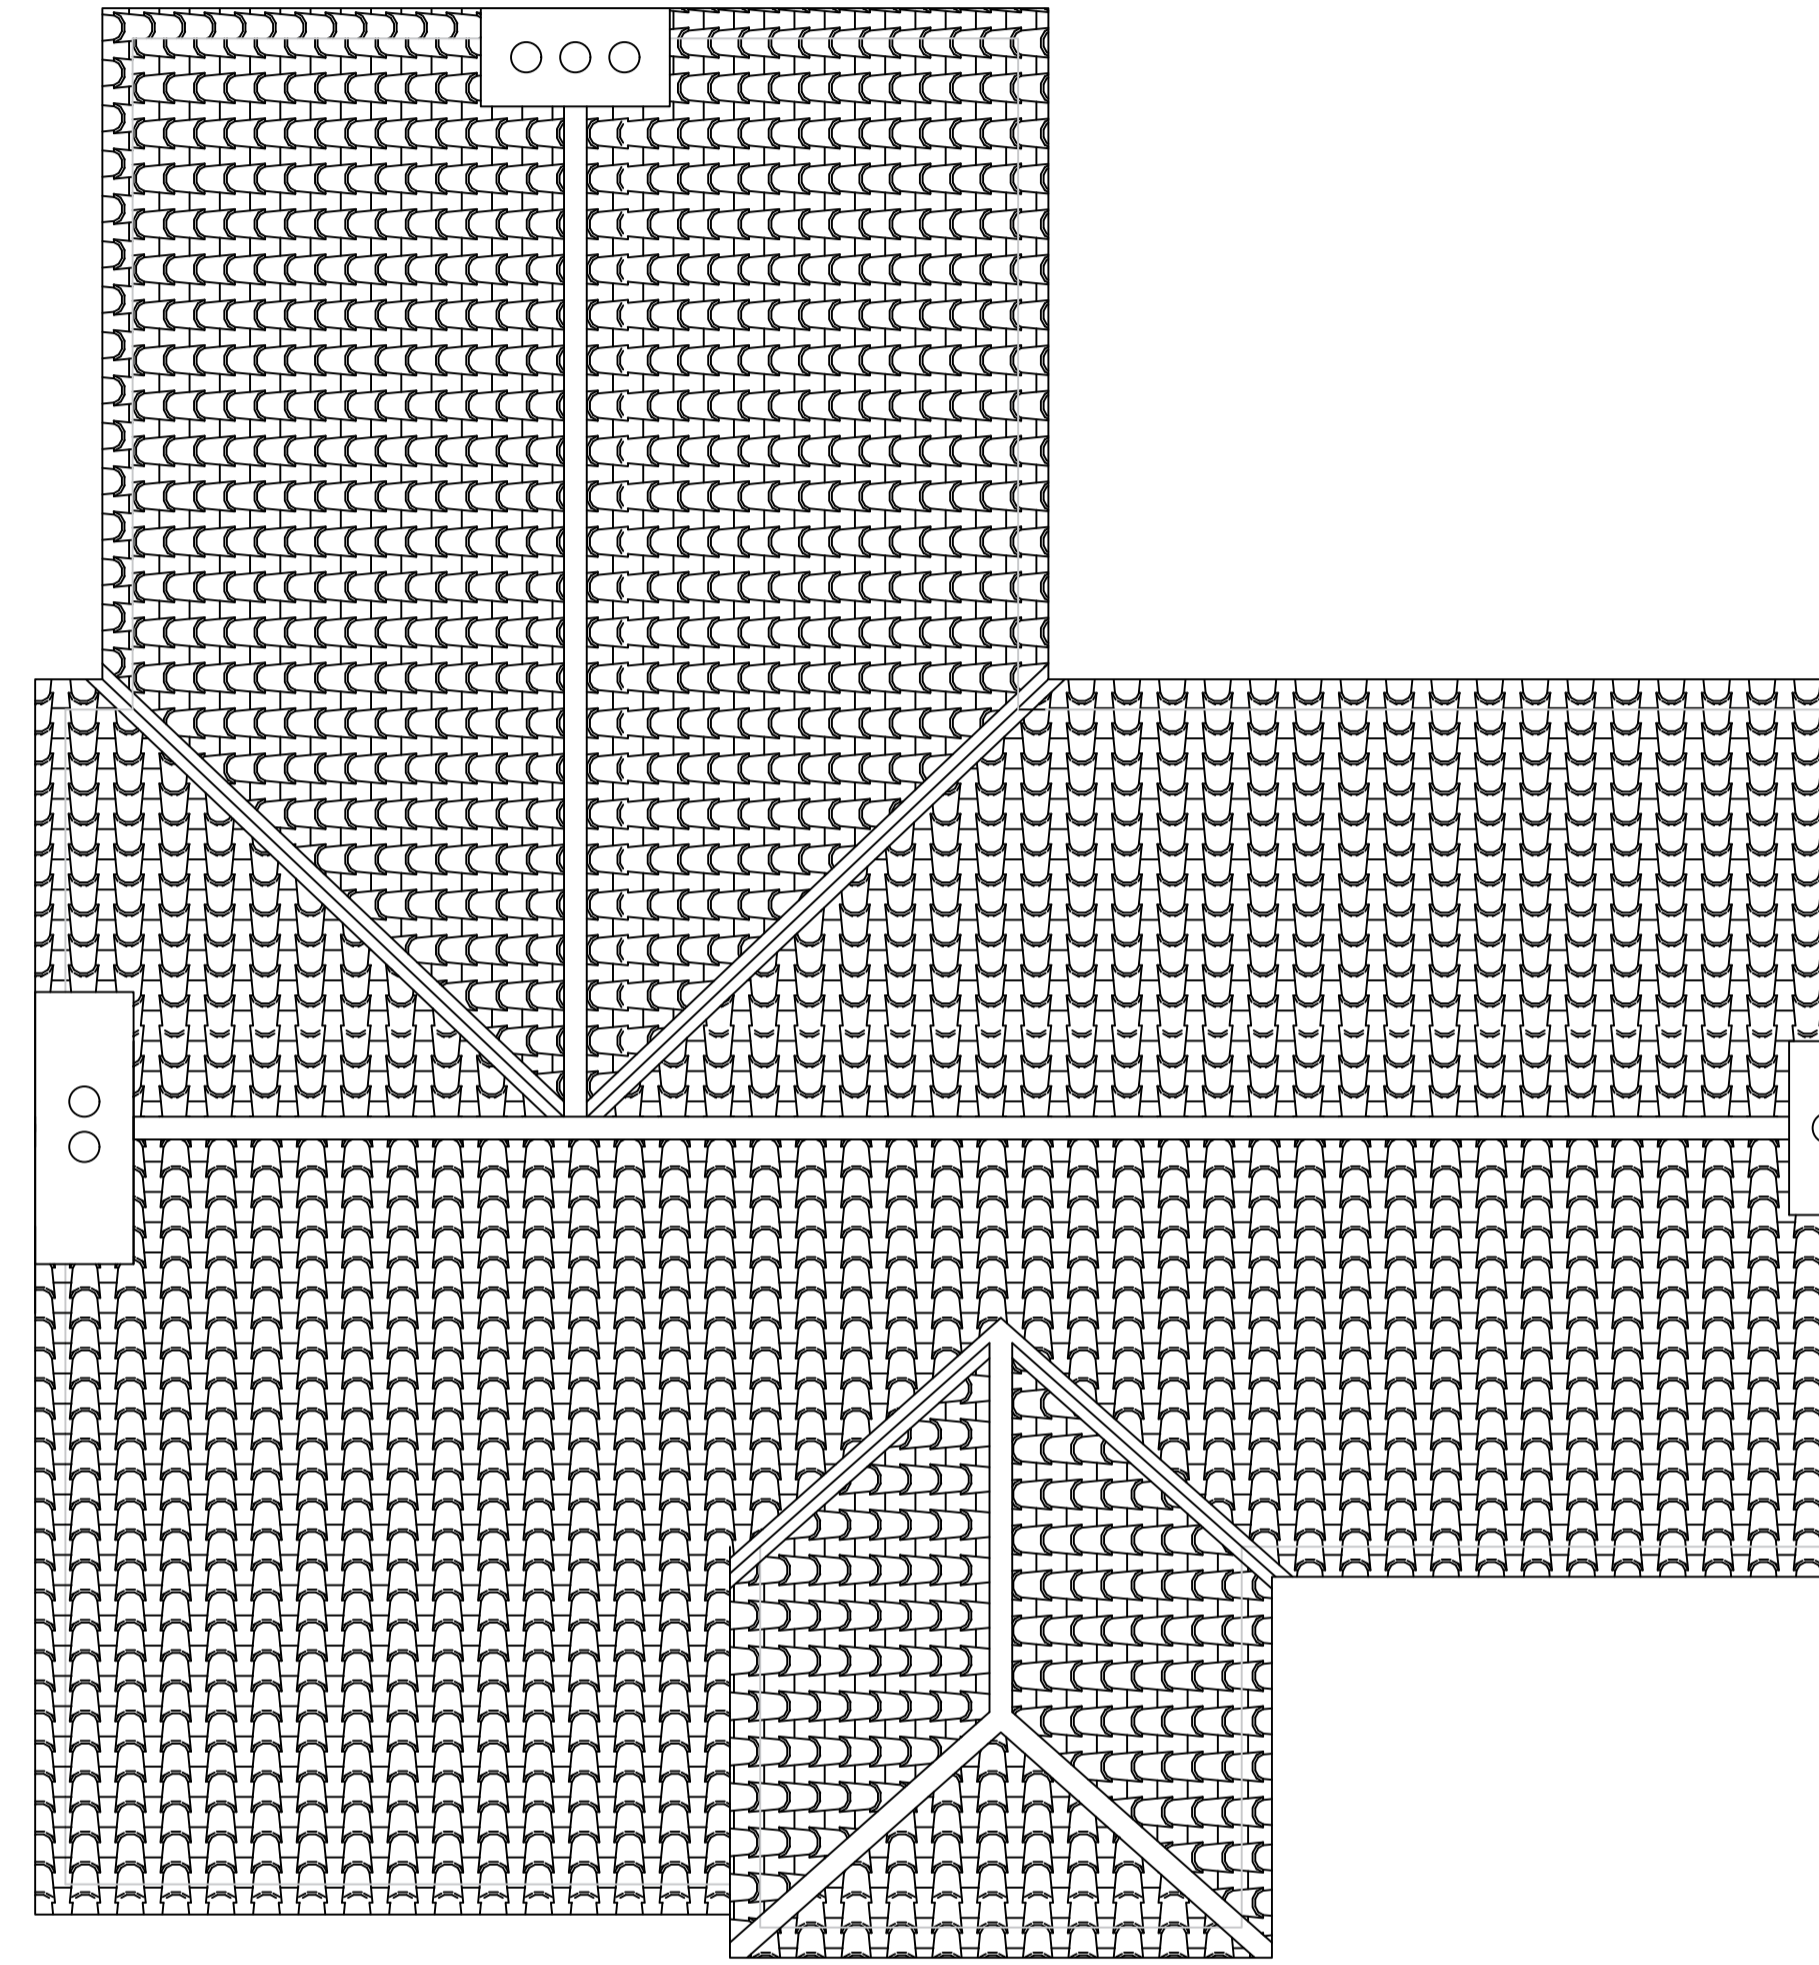

SCALE BAR 1:50

Roof Layout – Existing  
1:50 @ A1

Roof Layout – Proposed  
1:50 @ A1

Revisions:

|  |  |
|--|--|
|  |  |
|  |  |
|  |  |
|  |  |

All dimensions checked on site with any discrepancies reported to Pro-found Development - do not scale from drawing.

|             |                |
|-------------|----------------|
| Drawing No: | C650-LBC-2-007 |
| Scale:      | 1:50 @ A1      |
| Drawn by:   | JOR            |
| Revision:   | -              |
| Date:       | 04.11.22       |