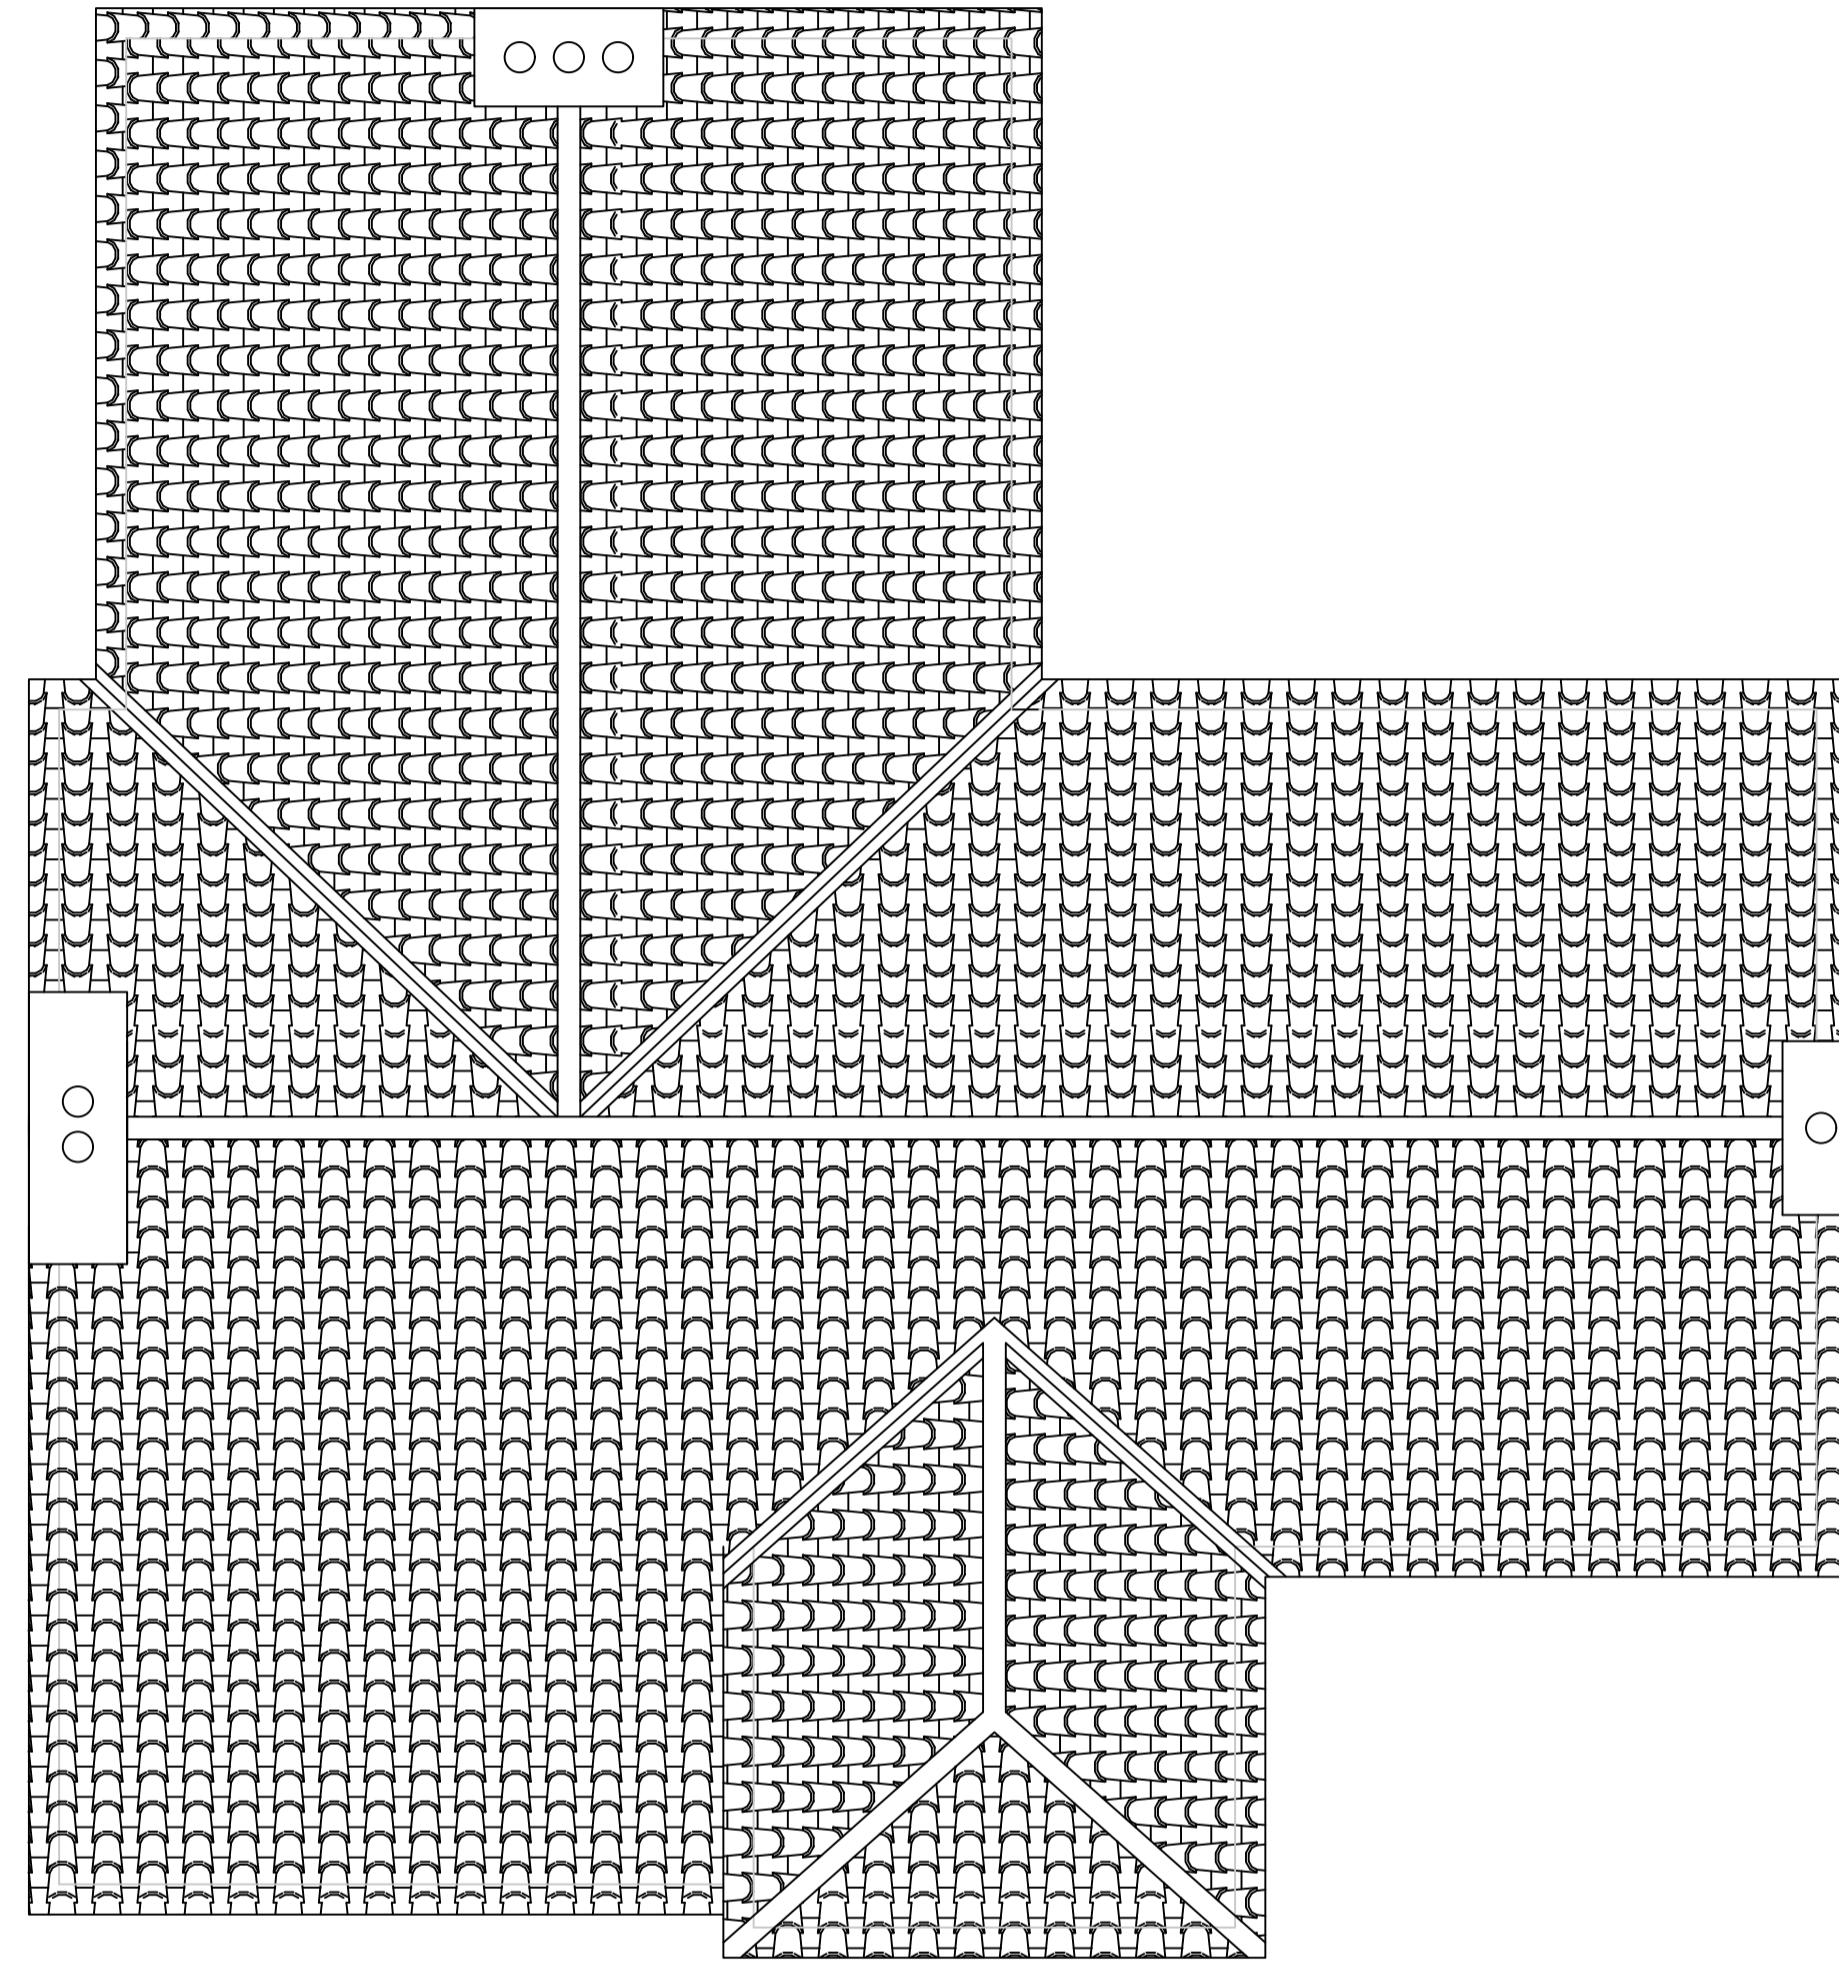

SCALE BAR 1:50

Roof Layout – Existing  
1:50 @ A1

Roof Layout – Proposed  
1:50 @ A1

Revisions:

|  |  |
|--|--|
|  |  |
|  |  |
|  |  |
|  |  |

All dimensions checked on site with any discrepancies reported to Pro-found Development - do not scale from drawing.

|             |                |
|-------------|----------------|
| Drawing No: | C650-LBC-2-007 |
| Scale:      | 1:50 @ A1      |
| Drawn by:   | JOR            |
| Revision:   | -              |
| Date:       | 04.11.22       |