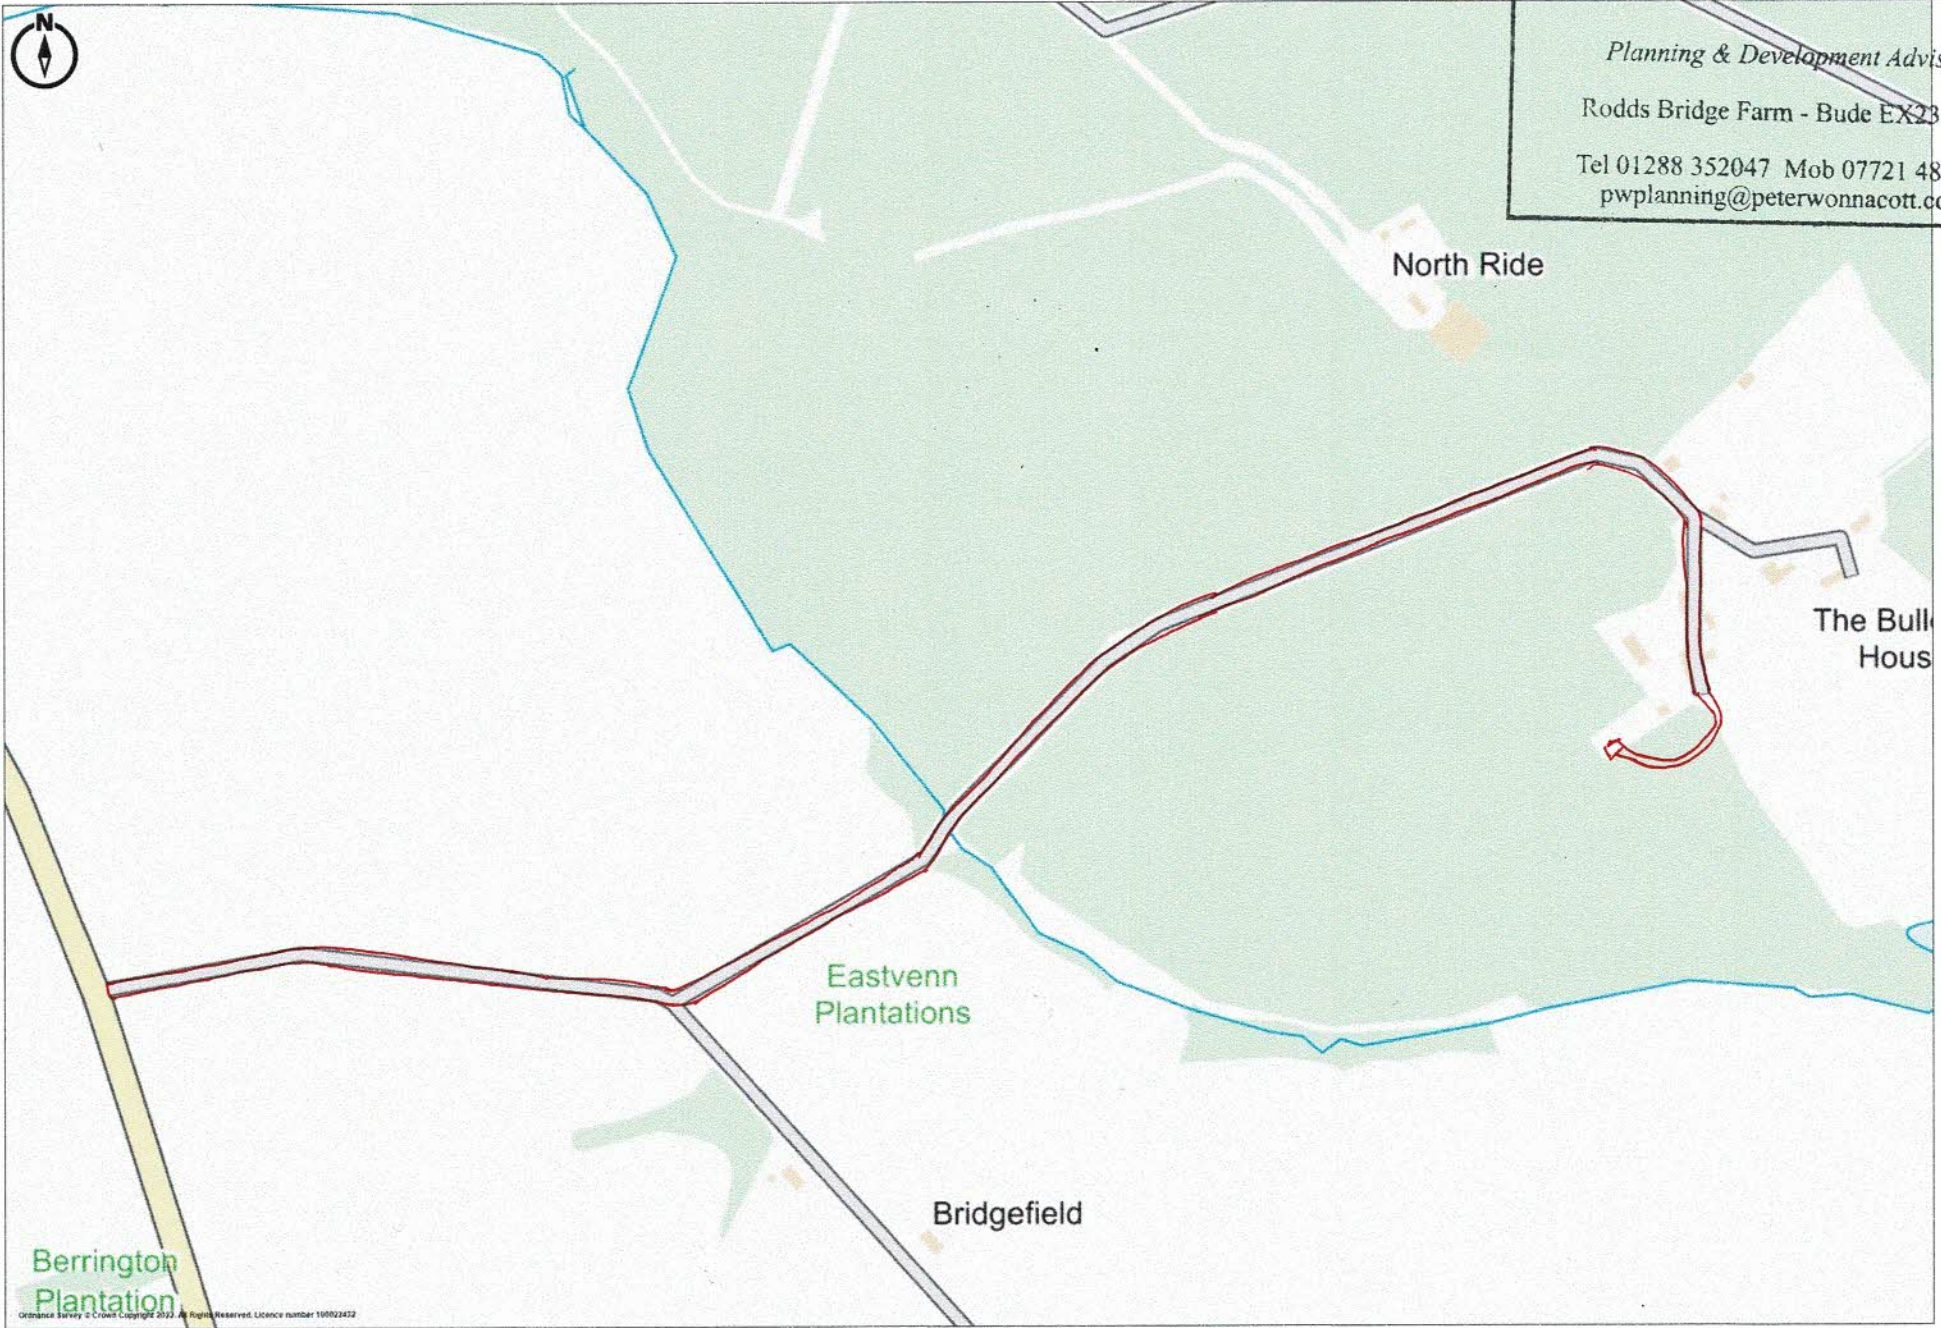

Planning & Development Advisor

Rodds Bridge Farm - Bude EX23 0LS

Tel 01288 352047 Mob 07721 488497
pwplanning@peterwonnacott.com

PW2

Berrington
Plantation

Eastvenn
Plantations

Bridgefield

The Bull
House

North Ride