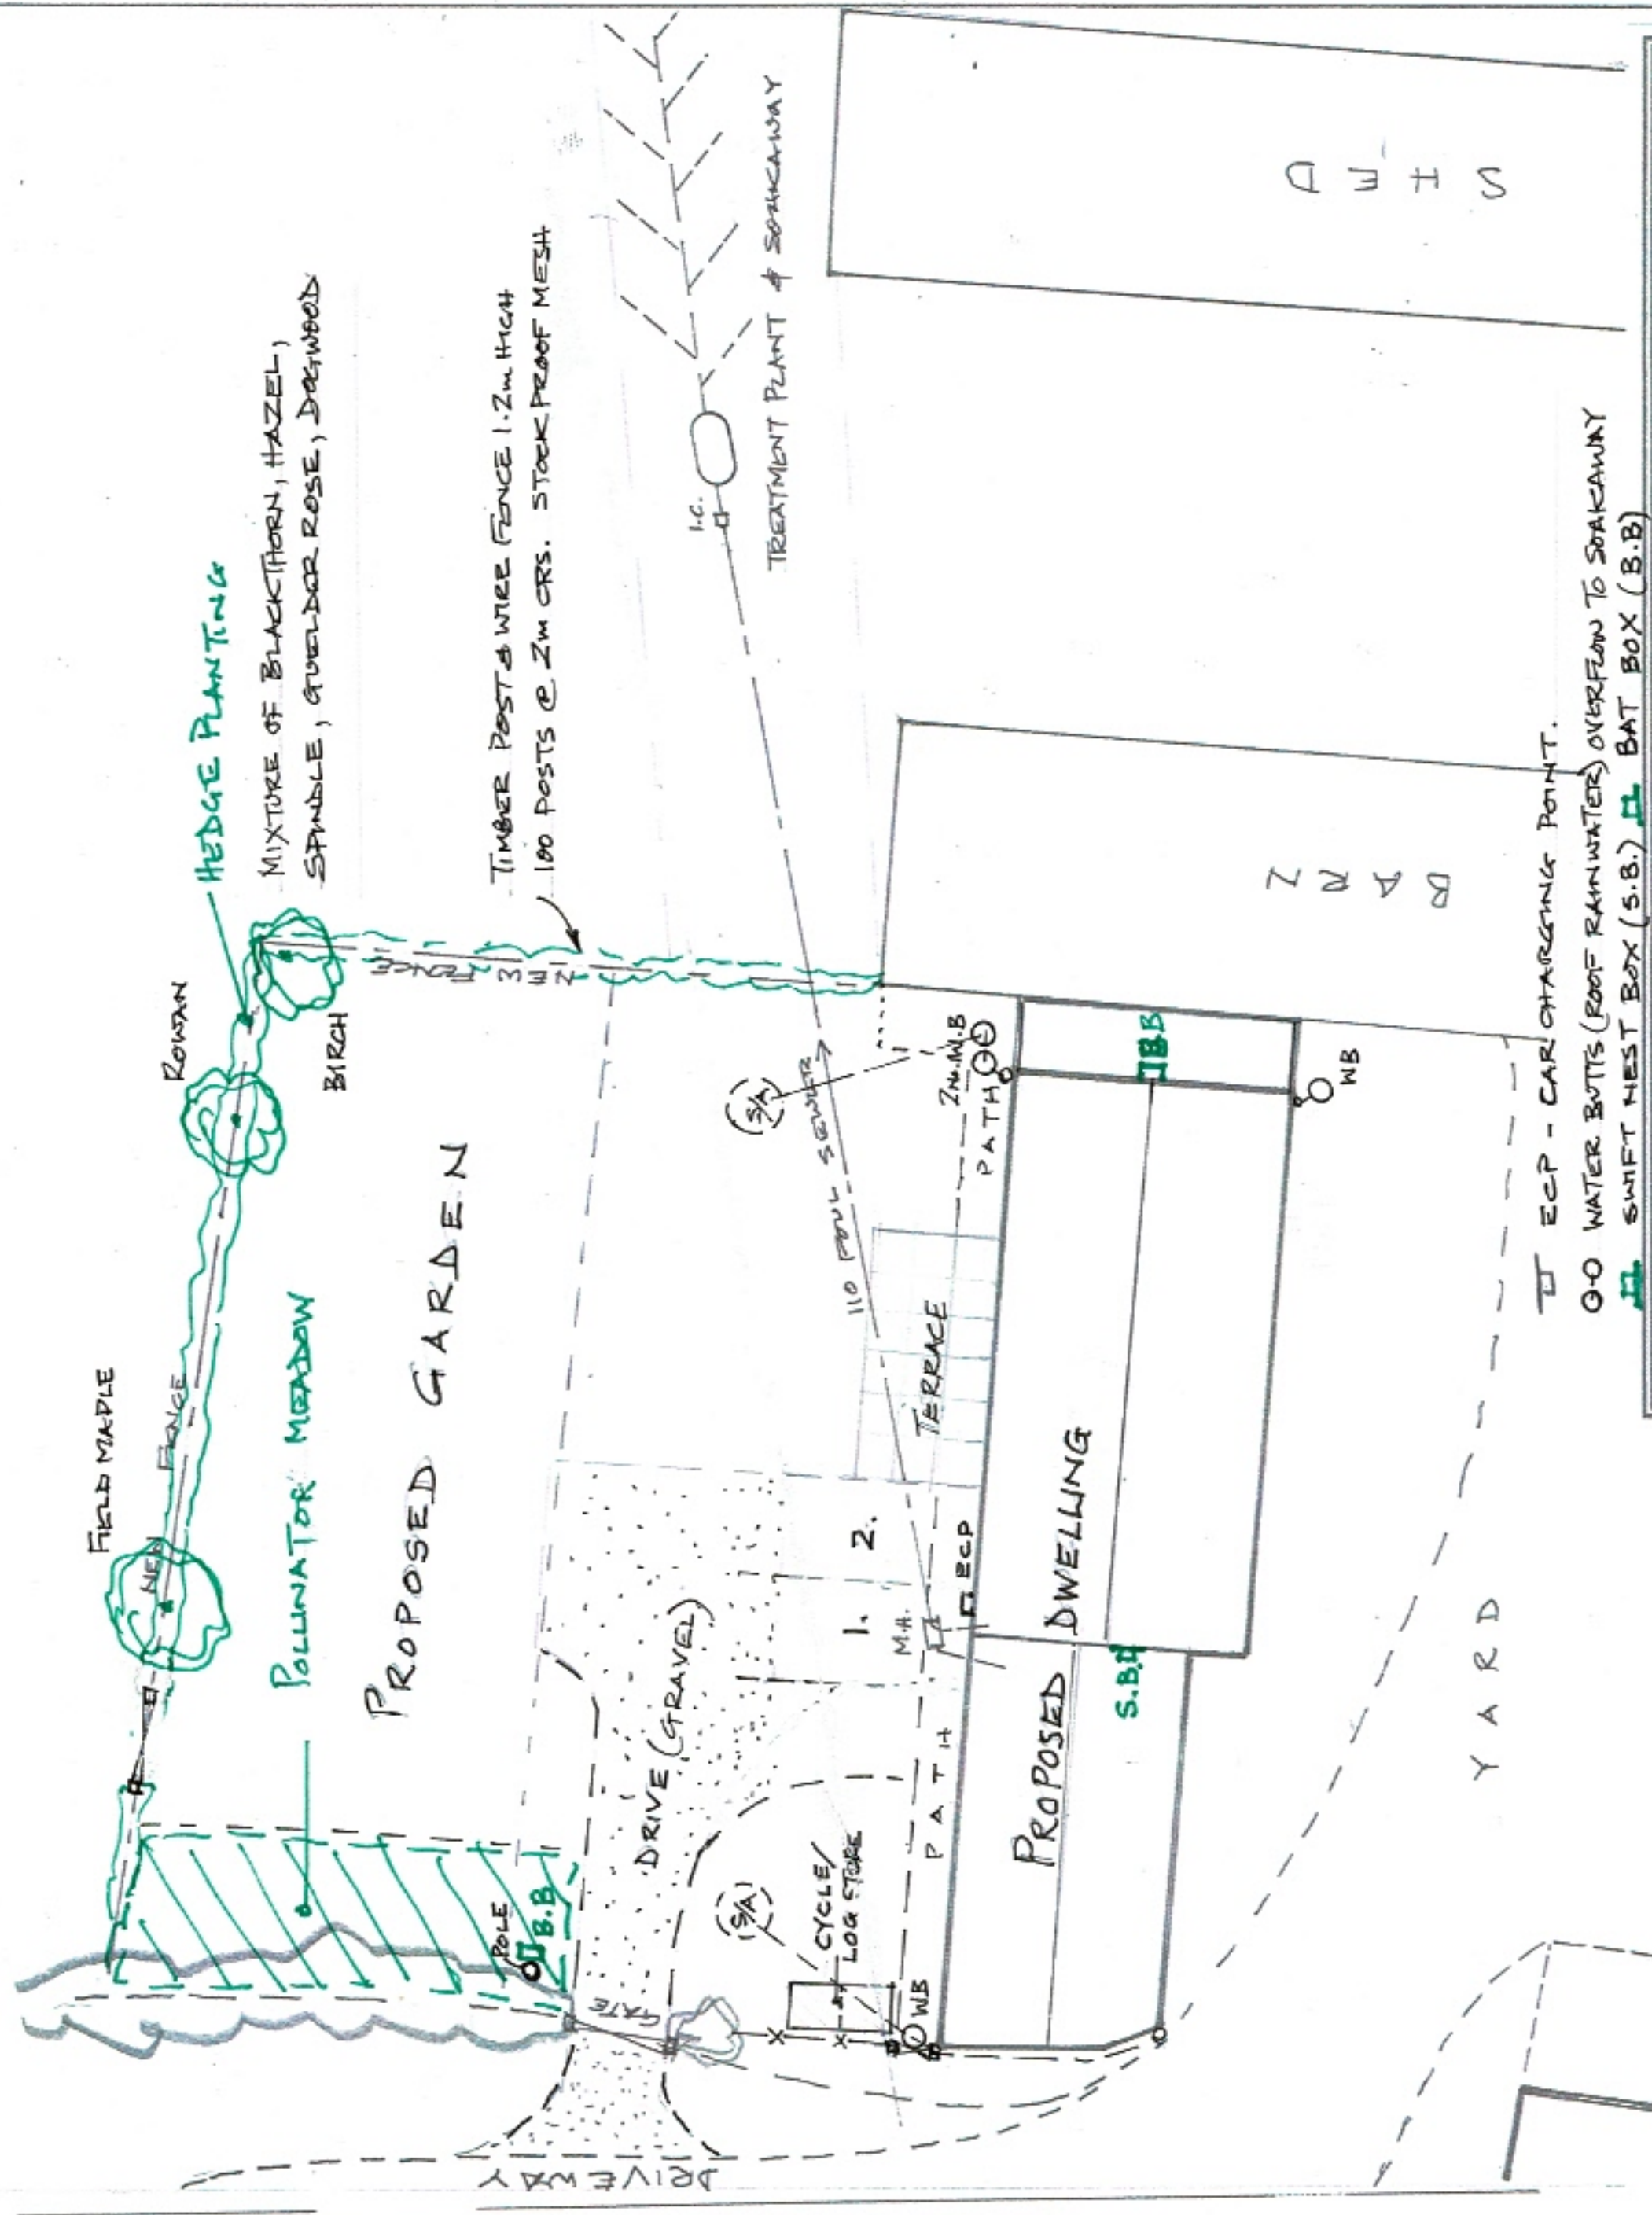

PROPOSED SITE & LOCATION PLAN

Proposed conversion of barn to dwelling, Penlanlas Farm, Old Hereford Road, Abergavenny for Mr & Mrs J J Jones (Revised scheme) Scales 1:25000, 1:200 @ A3 Drg. No. 6225/22/01 July 2022