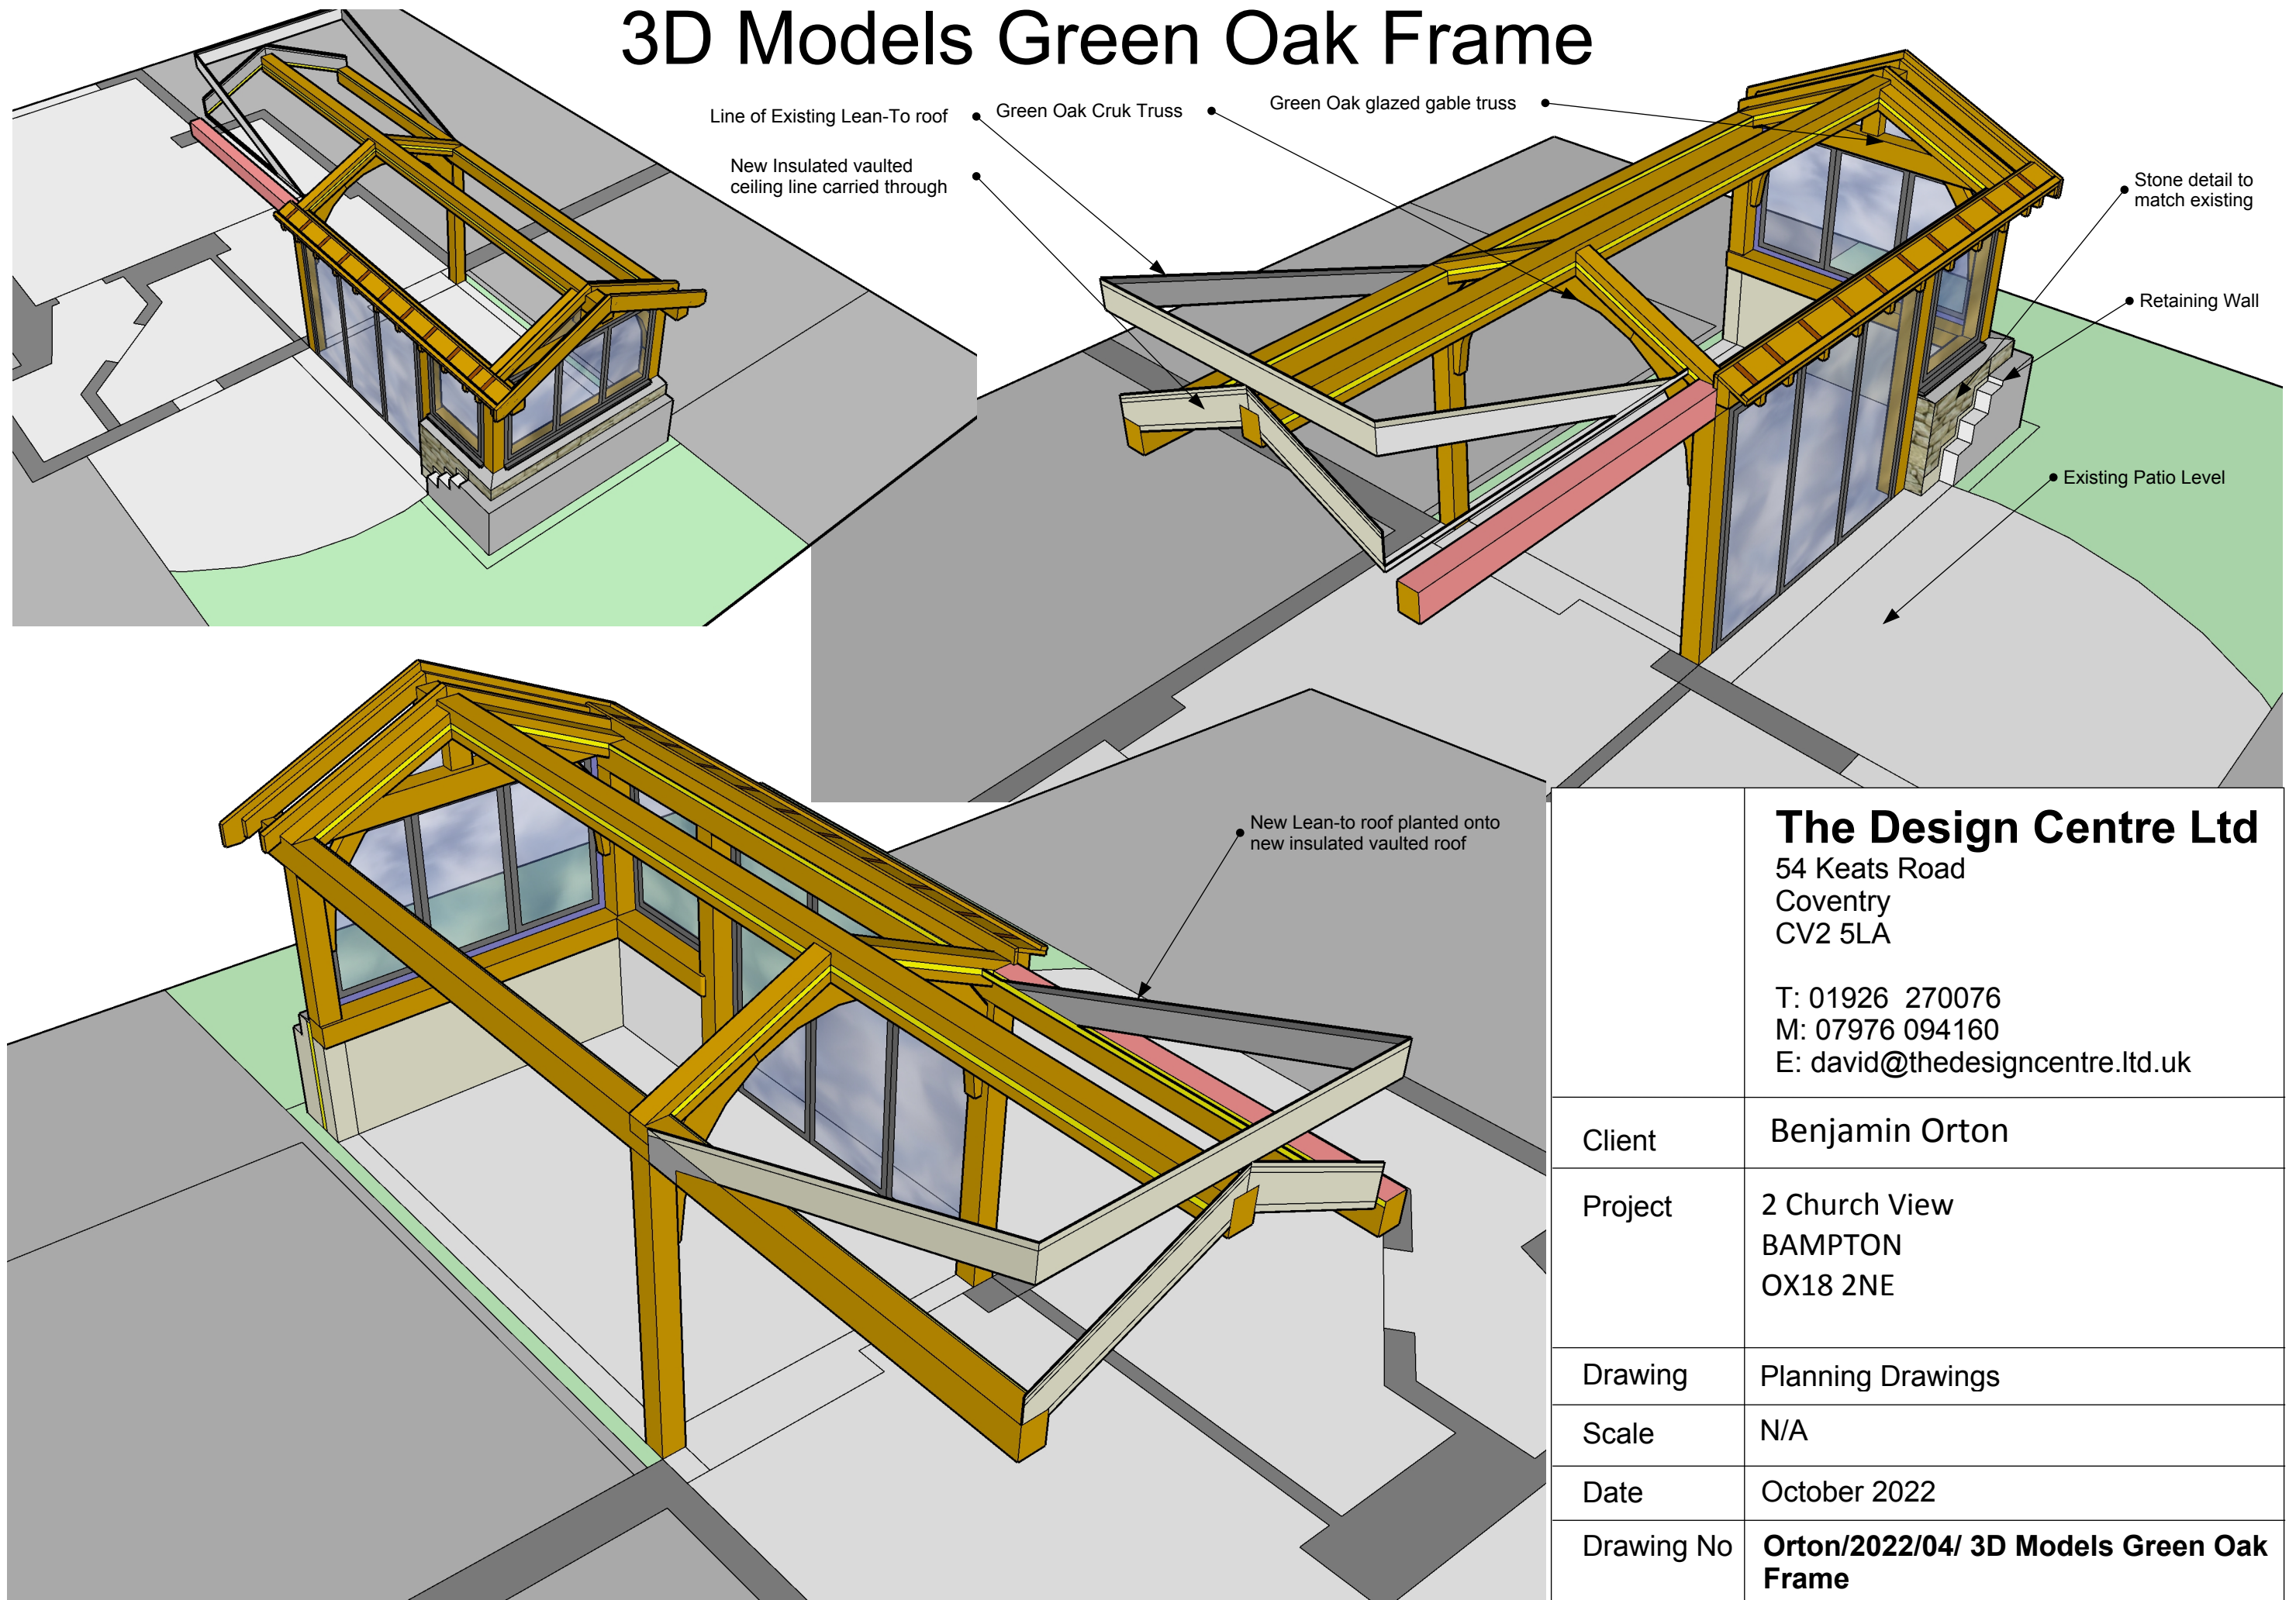

3D Models Green Oak Frame

	<p>The Design Centre Ltd 54 Keats Road Coventry CV2 5LA</p> <p>T: 01926 270076 M: 07976 094160 E: david@thedesigncentre.ltd.uk</p>
Client	Benjamin Orton
Project	2 Church View BAMPTON OX18 2NE
Drawing	Planning Drawings
Scale	N/A
Date	October 2022
Drawing No	Orton/2022/04/ 3D Models Green Oak Frame