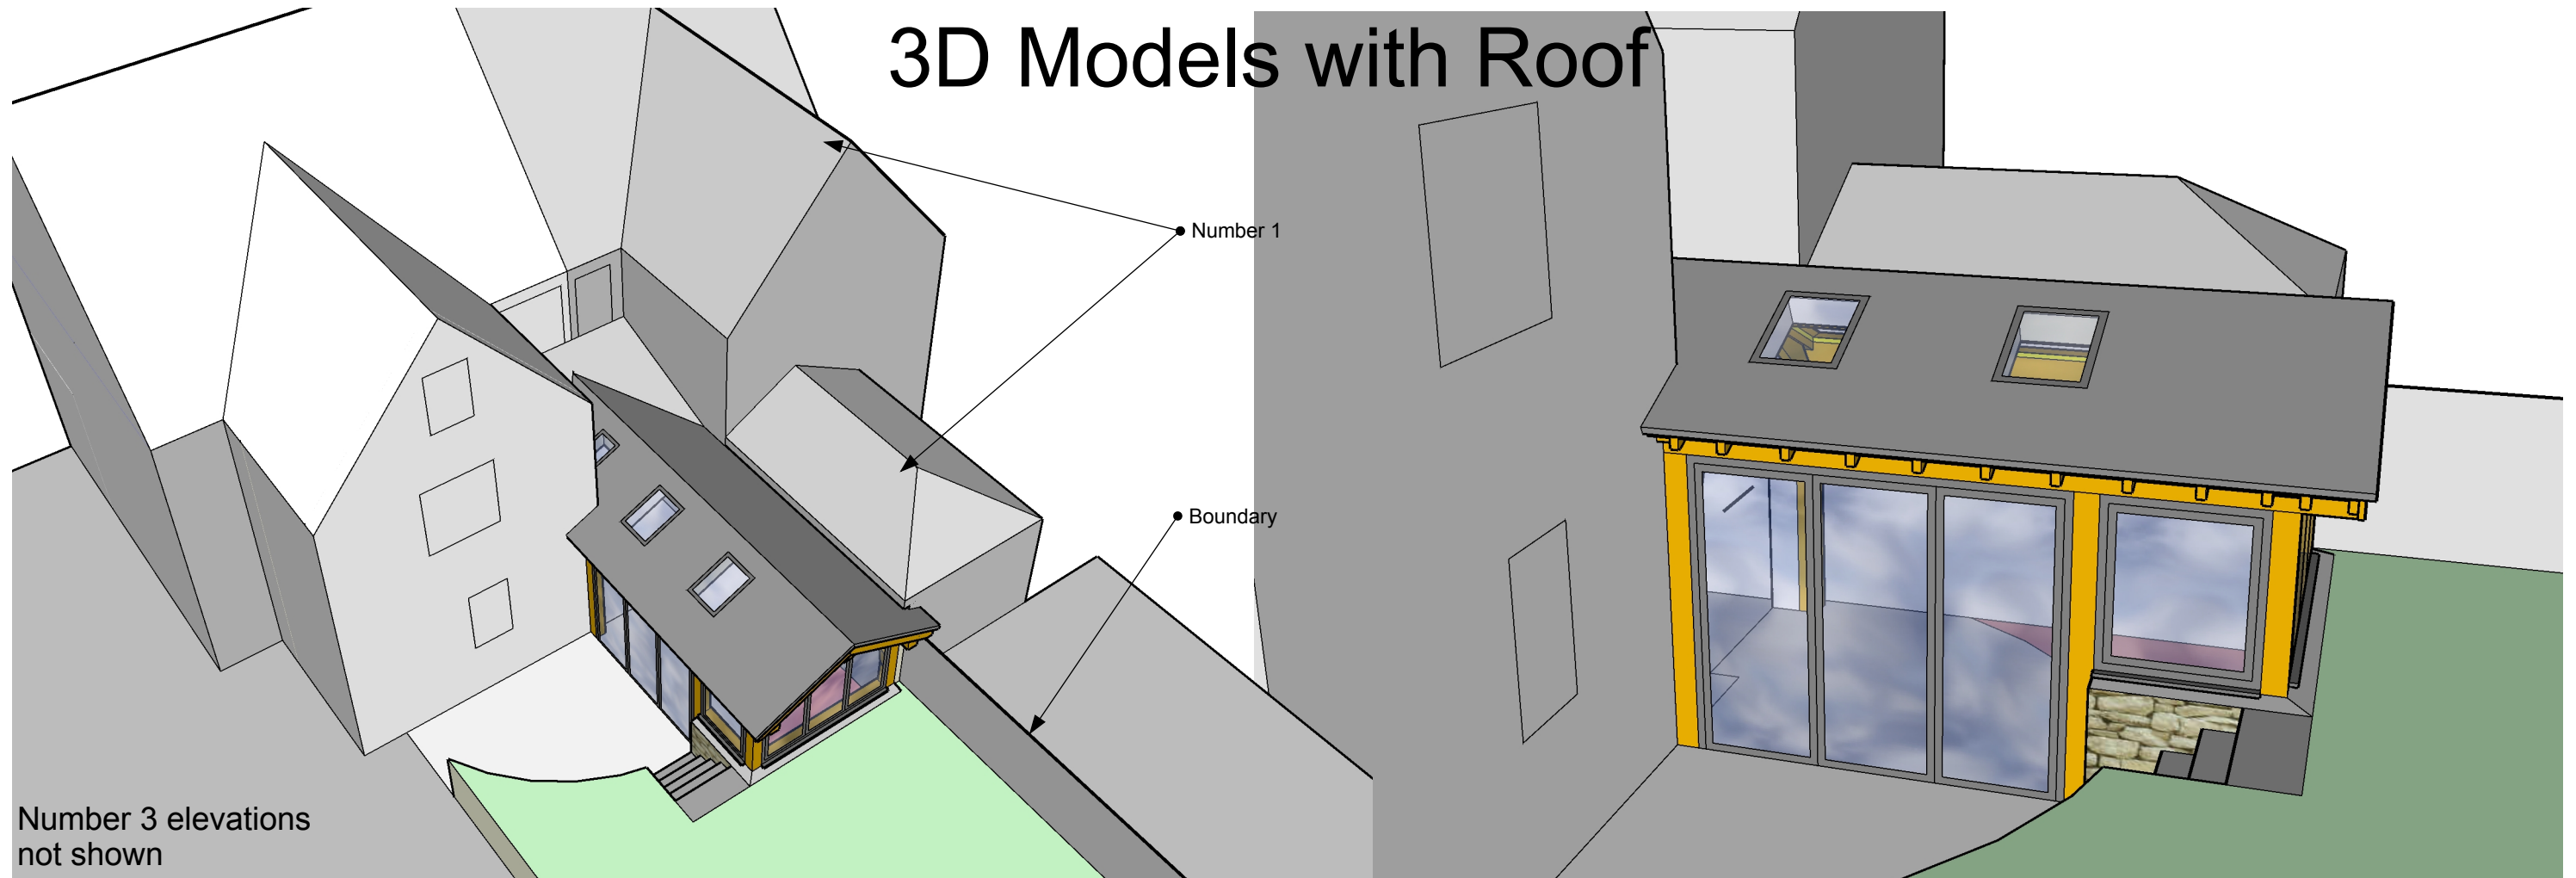

# 3D Models with Roof

Number 3 elevations not shown

	<p><b>The Design Centre Ltd</b>          54 Keats Road          Coventry          CV2 5LA</p> <p>T: 01926 270076          M: 07976 094160          E: david@thedesigncentre.ltd.uk</p>
Client	Benjamin Orton
Project	2 Church View BAMPTON OX18 2NE
Drawing	Planning Drawings
Scale	N/A
Date	October 2022
Drawing No	<b>Orton/2022/05/ 3D Models with Roof</b>