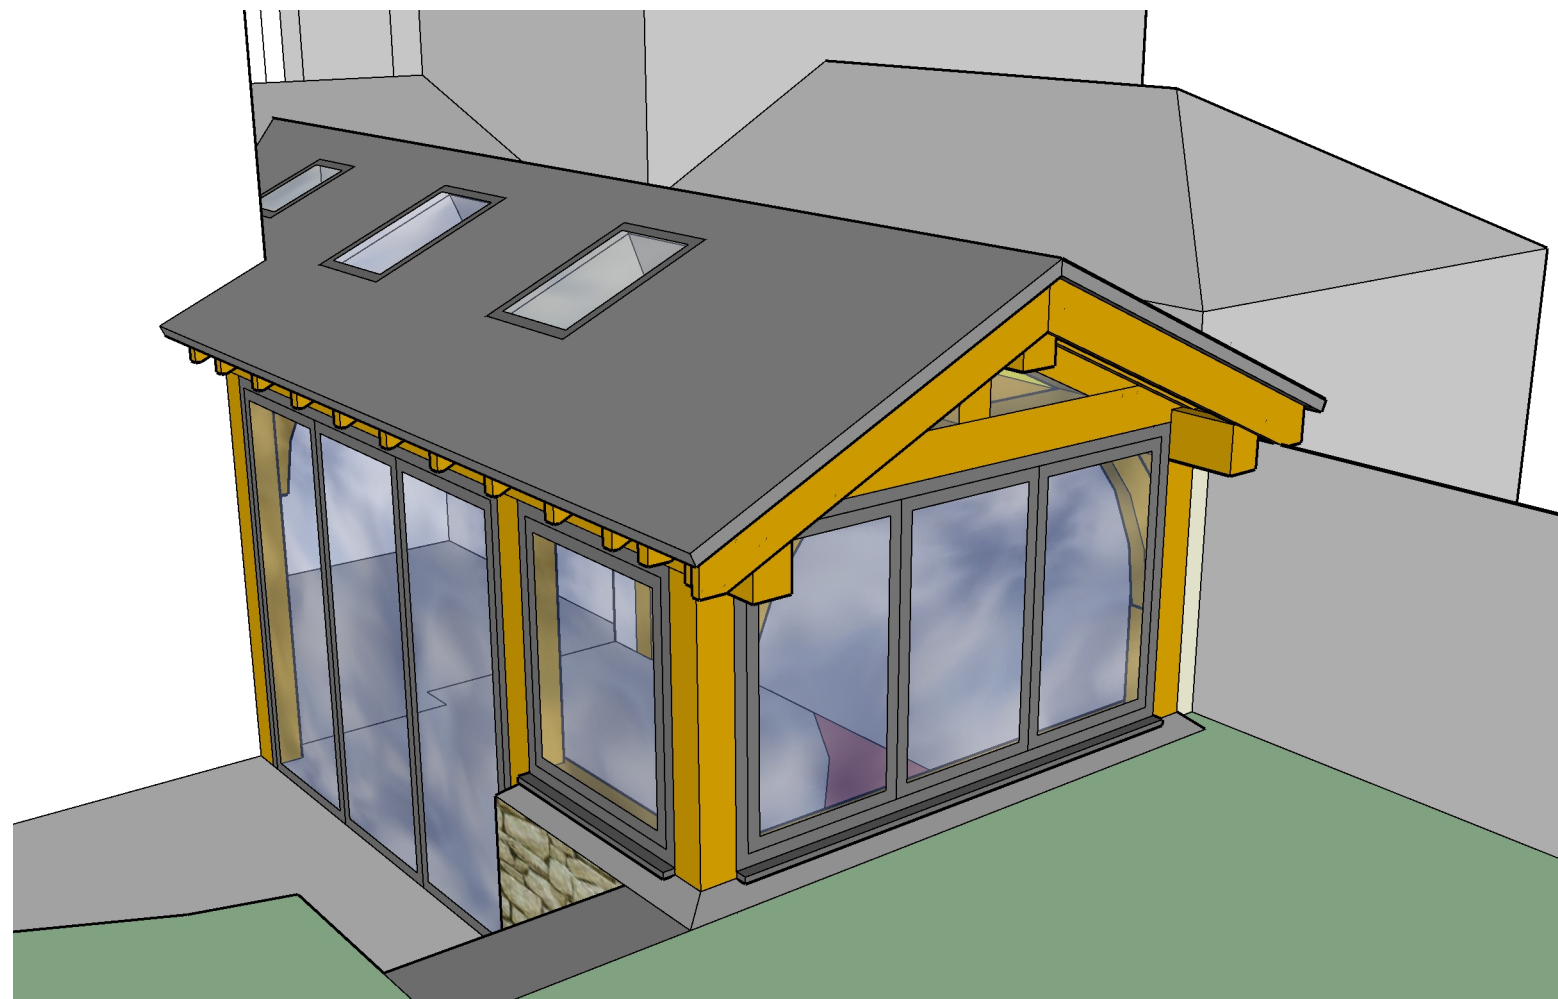

# 3D Models with Roof

Number 3 elevations not shown

	<p><b>The Design Centre Ltd</b>          54 Keats Road          Coventry          CV2 5LA</p> <p>T: 01926 270076          M: 07976 094160          E: david@thedesigncentre.ltd.uk</p>
Client	Benjamin Orton
Project	2 Church View BAMPTON OX18 2NE
Drawing	Planning Drawings
Scale	N/A
Date	October 2022
Drawing No	<b>Orton/2022/05/ 3D Models with Roof</b>