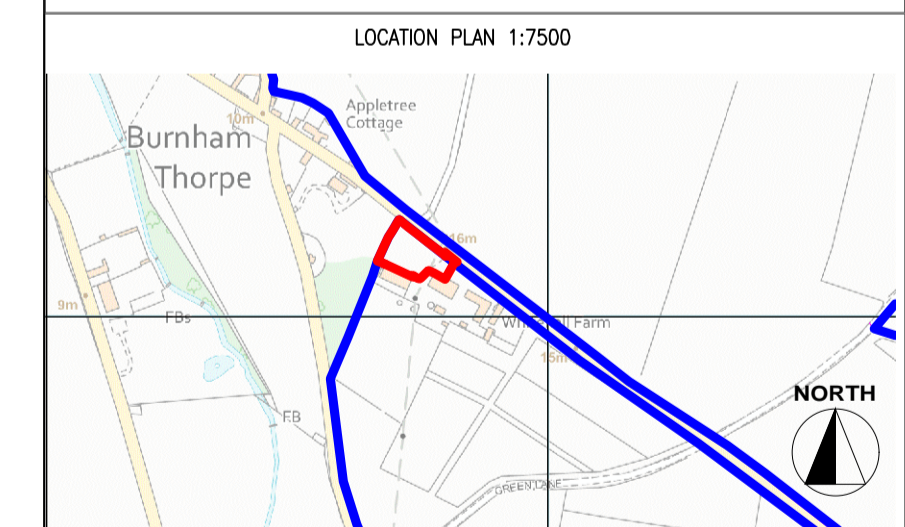

Artist Impression 1 - View of the 1no proposed unit from the existing pitch.

Artist Impression 2 - The unit will be well screened through maintaining the existing boundaries

Date	Description	Rev	By

Revision Description

Project:
 Proposed Glamping Site - For Valerie Southerland
 Whitehall Farm, Burnham Thorpe, Kings Lynn, Norfolk
 PE31 8HN

Drawing Title:
 ARTIST IMPRESSIONS

Drawing Number:
220427-01-09

Revision:
 Date: 08/09/22
 Scale: NTS
 Drawn By: EC
 CAD Dwg File: -
 Checked By: TA

Issue Status:
Full Planning Application