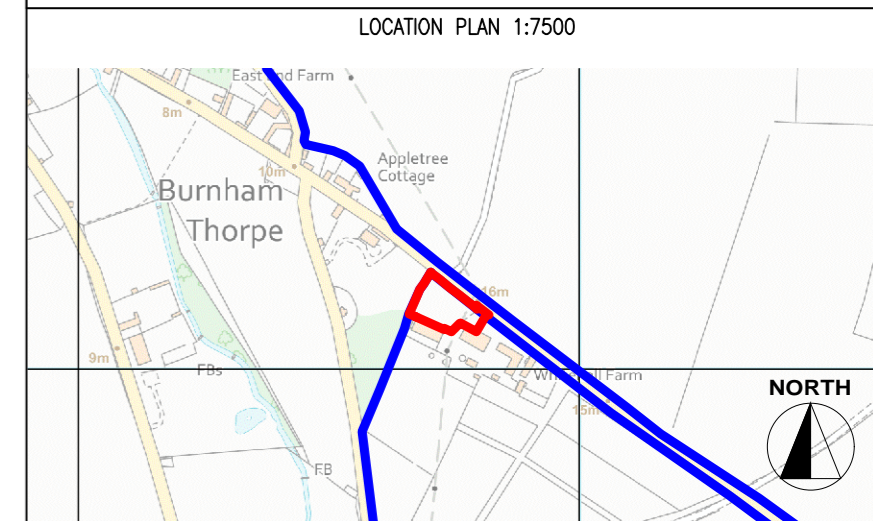

1. View Northwest from proposed car park to pod space.

2. View Northwest to proposed pod location.

3. View West to access point of site from Walsingham Road.

4. View Northwest to where pod will sit.

5. View of access from site.

Date	Description	Rev	By
------	-------------	-----	----

Revision Description

Project:
 Proposed Glamping Site - For Valerie Southerland
 Whitehall Farm, Burnham Thorpe, Kings Lynn, Norfolk
 PE31 8HN

Drawing Title:
 SITE PHOTOGRAPHS

Drawing Number:
220427-01-03

Revision: -
Date: 08/09/22
Scale: NTS
Drawn By: EC
CAD Dwg File: -
Checked By: LI

Issue Status:
Full Planning Application