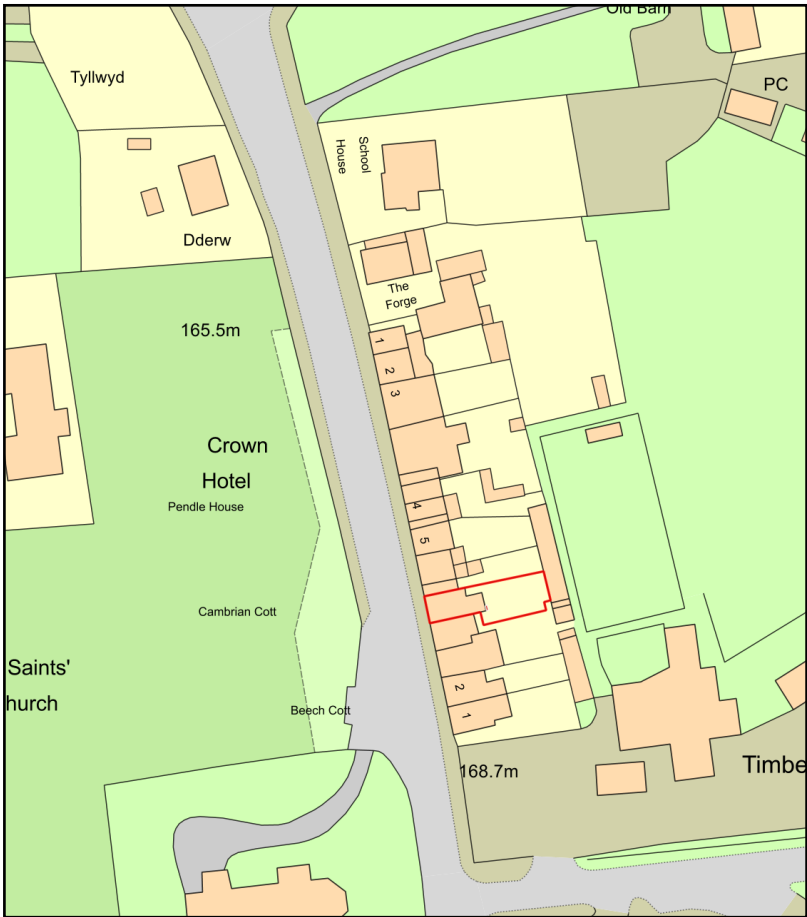

Cambrian cottage 3

Plan Produced for: revised plan
Date Produced: 07 Nov 2022
Plan Reference Number: TQRQM22311142632745
Scale: 1:1250 @ A4