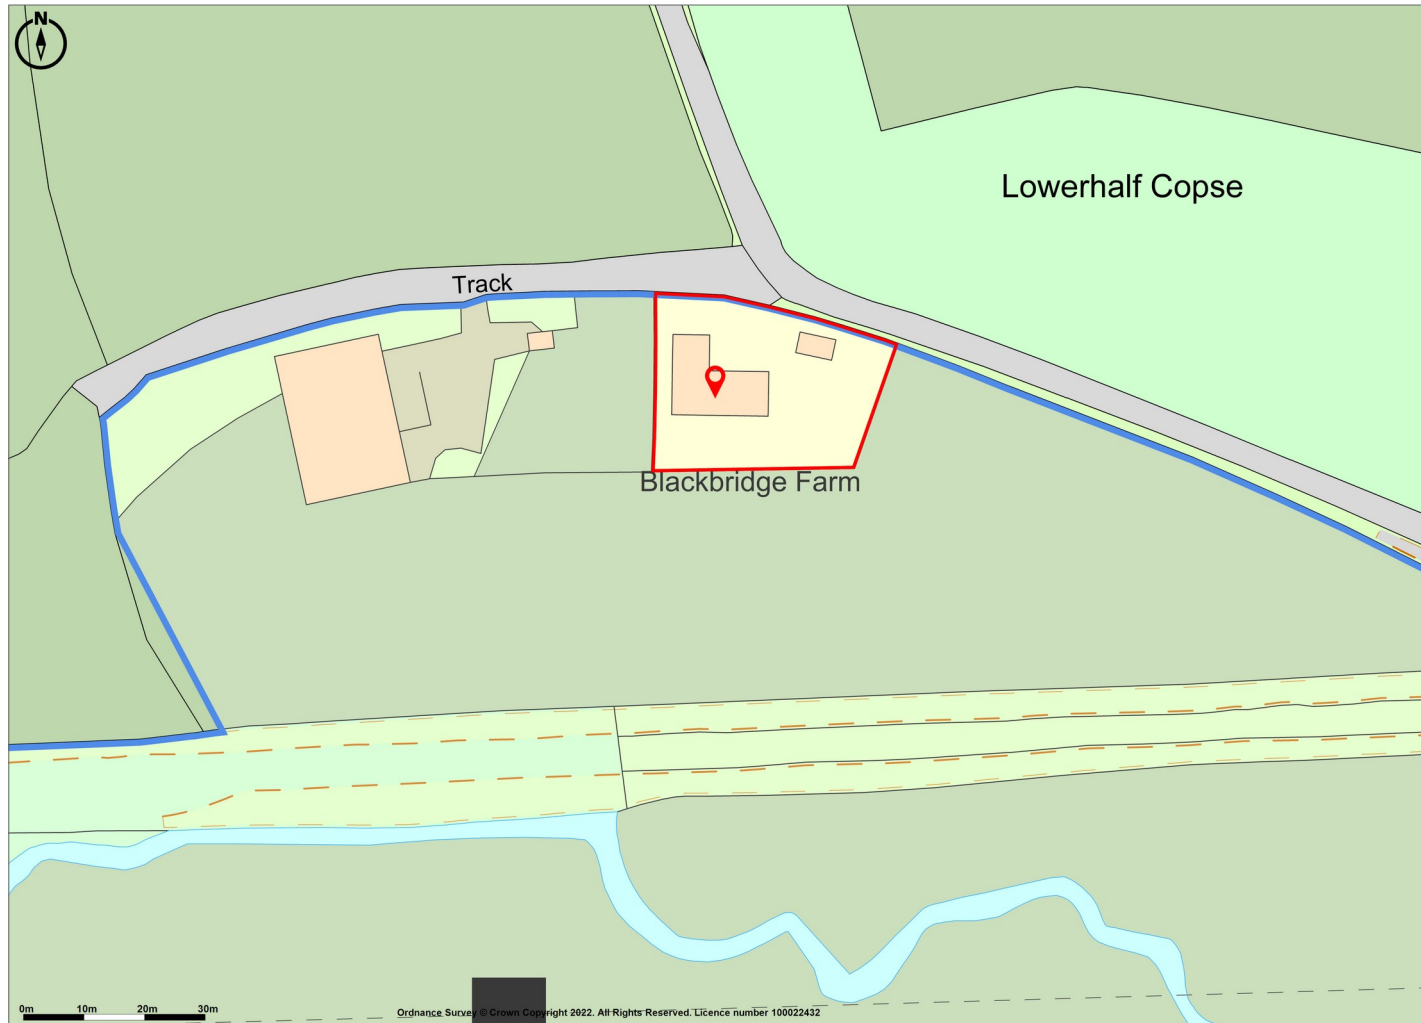

Blackbridge Farm, Morebath, Tiverton, EX16 9AS

Promap

LANDMARK INFORMATION

Ordnance Survey Crown Copyright 2022. All rights reserved.
Licence number 100022432.

Plotted Scale - 1:1250. Paper Size - A4

Symonds and Sampson, Agriculture House,
Market Place, Sturminster Newton,
Dorset, DT10 1AR