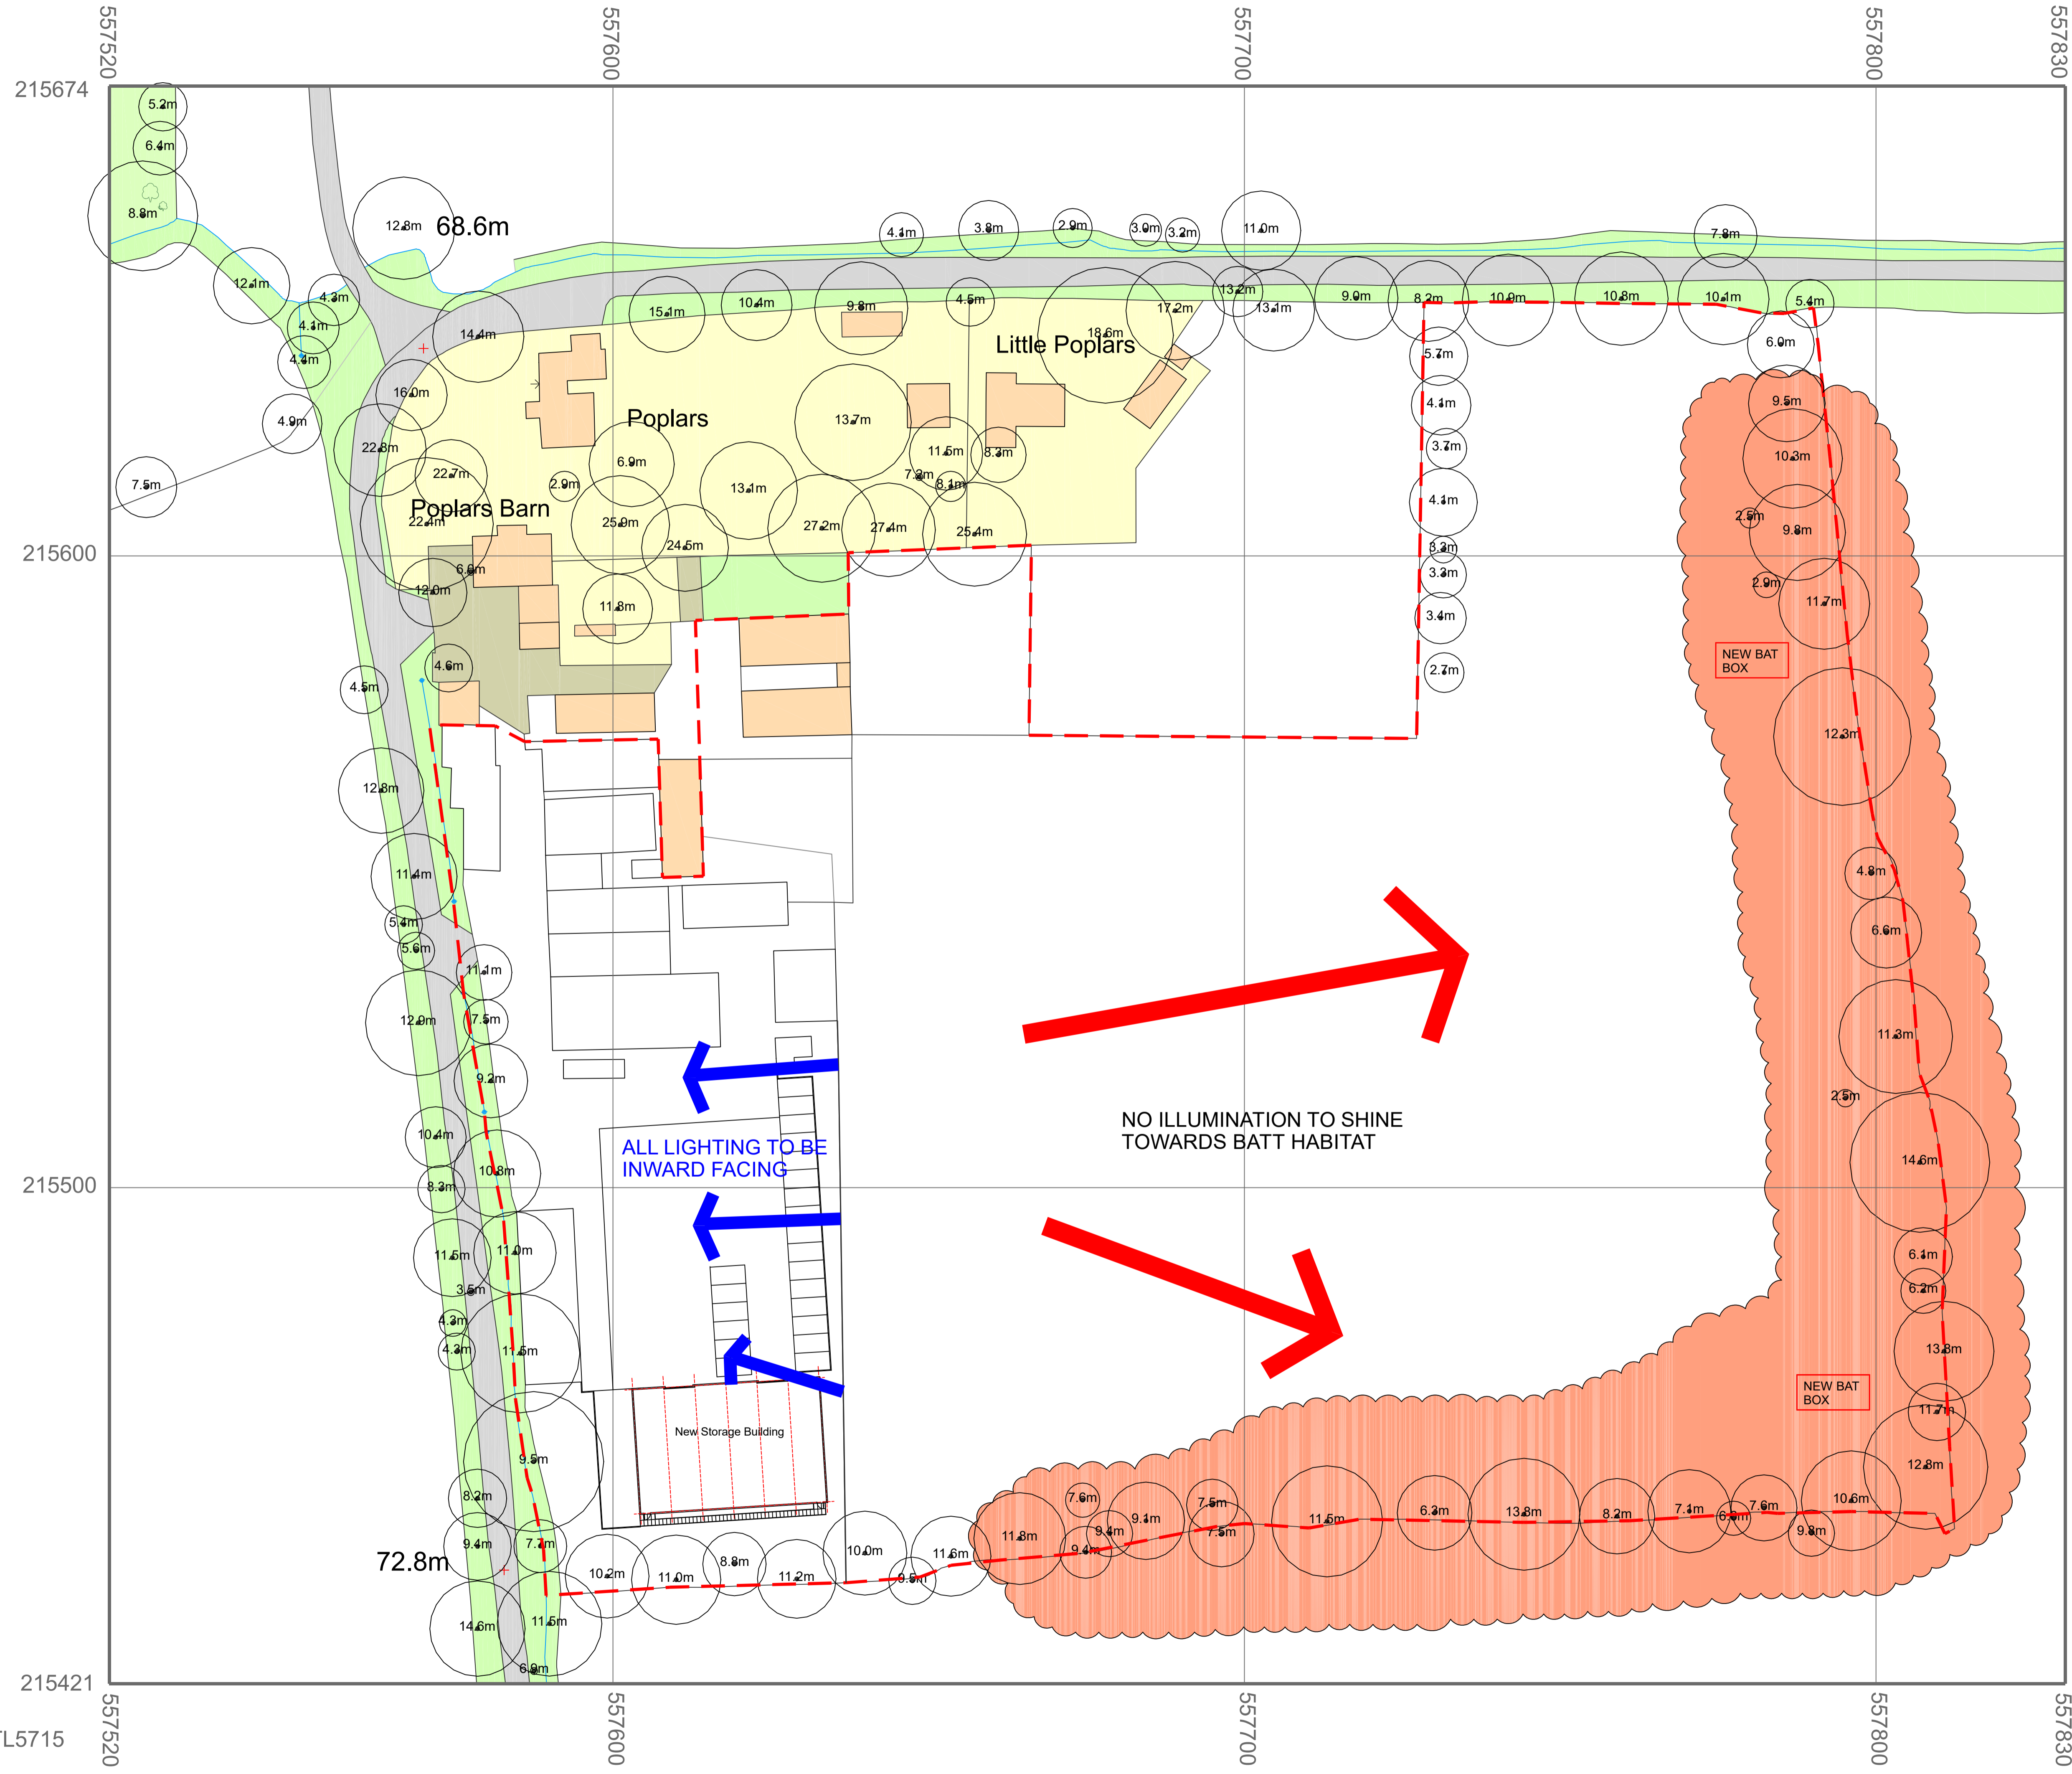

SITE AREA
34,757 SQ M
8.59 Acres

Revision / Date / By
Description

ANTHONY JANE
ARCHITECTURE & INTERIORS

Project
**POPULARS FARM
BROAD BRIDGE ROAD
AYTHORPE RODING
DUNMOW CM6 1RY**

Client
BEDEC PRODUCTS LTD

Drawing
**SITE PLAN - LIGHTING DESIGN
LOCATION OF BAT HABITATS**

Drawing use	Information	Detail design Development
	Planning set	Design option Development
	Tender issue	Date DEC 2020
	Contract set	Scale 500@A1
	Construction	

Drawing number
10934/A1/22
File location

Rev
--

557520
215674
215600
215500
215421
TL5715

557600

557700

557800

557830
215674
215600
215500
215421
TL5715