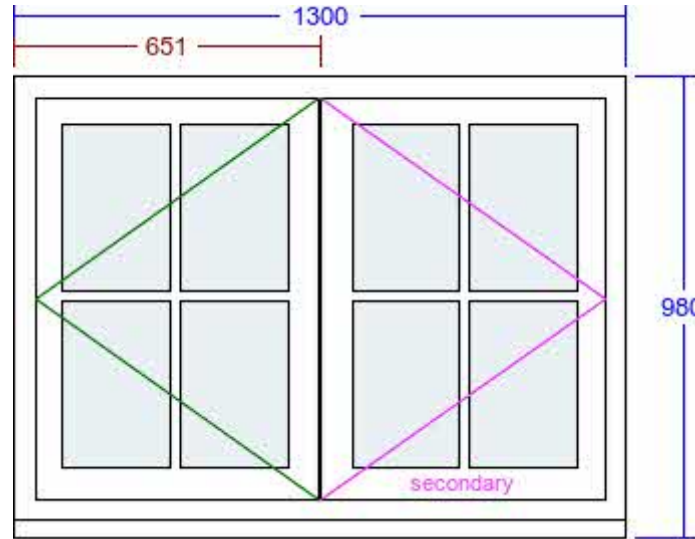

Item: 4

CONVENTIONAL COTTAGE CASEMENT IN MERANTI

Quantity: 1

Style: DL200

Item Reference: New Opening South east

Quote Ref: 2000/1 V2

Key Features:

Detailed Specification:

VIEWED FROM OUTSIDE. POINT OF ARROW DENOTES HINGE POSITION.

Width (mm)	1300	Head Drip	None	Glass Pattern	Clear
Height (mm)	980	Add Ons Required	No	Glass Type	4mm Annealed/10mm Krypton/4mm Annealed LowE (18mm)
Frame Head Size	60mm	Trickle Vents Required	No	Glazing Features	Astragal Squares
Feature Mould	Ovolo	Window Board Required	No	Size of Bar	18mm
Colour	White (RAL 9003)			Handle	Monkeytail - Black
Cill	165mm x 38mm (inc. in overall ht)			Peg Stay Alignment	Opening end pointing to handle
Cill Species	Engineered Meranti			Peg Stay	Monkeytail - Black
Cill Horns	No			Dummy Hinges	None
Factory Fit Cill	Yes			Hinge System	Pivot with Kenrick locks
				FSC Certified	No