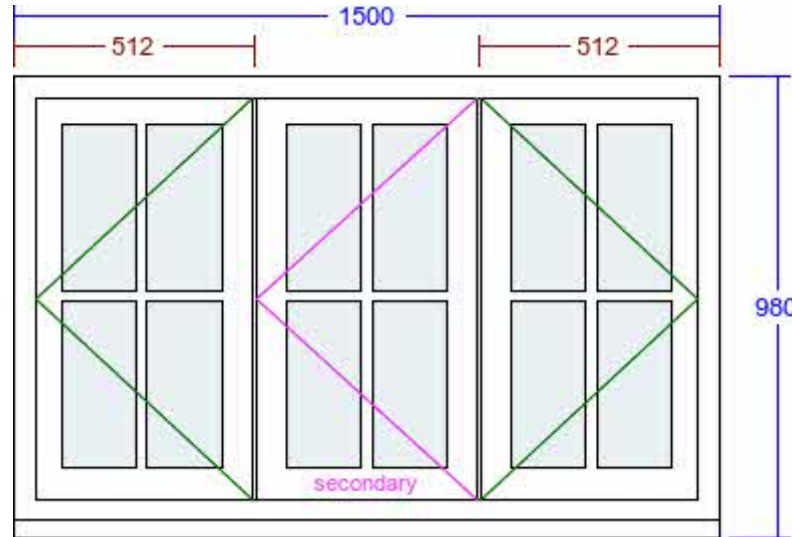

Item: 10

CONVENTIONAL COTTAGE CASEMENT IN MERANTI

Quantity: 1

Style: DL301

Item Reference: Dorma Front 3

Quote Ref: 2000/1 V2

Key Features:

Detailed Specification:

VIEWED FROM OUTSIDE. POINT OF ARROW DENOTES HINGE POSITION.

Width (mm)	1500	Head Drip	None	Glass Pattern	Clear
Height (mm)	980	Add Ons Required	No	Glass Type	4mm Annealed/10mm Krypton/4mm Annealed LowE (18mm)
Frame Head Size	60mm	Trickle Vents Required	No	Glazing Features	Astragal Squares
Feature Mould	Ovolo	Window Board Required	No	Size of Bar	18mm
Colour	White (RAL 9003)			Handle	Monkeytail - Black
Cill	165mm x 38mm (inc. in overall ht)			Peg Stay Alignment	Opening end pointing to handle
Cill Species	Engineered Meranti			Peg Stay	Monkeytail - Black
Cill Horns	No			Dummy Hinges	None
Factory Fit Cill	Yes			Hinge System	Pivot with Kenrick locks
				FSC Certified	No