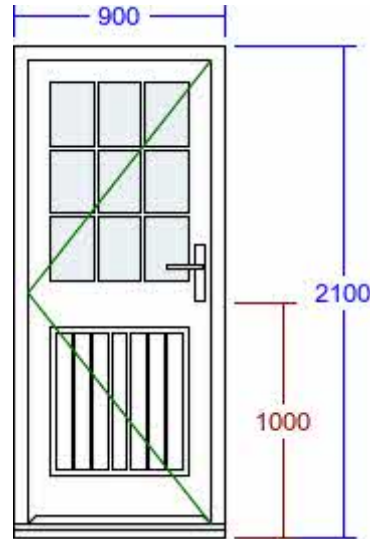

18mm Glazed Door - Open Out
Feature Mould: Ovolo
Vertical Section
Standard Threshold with 145mm x 35mm Projecting Cill

Item: 12

ENTRANCE DOOR IN MERANTI

Quantity: 1

Style: IN-A-Stratfield

Item Reference: New Balcony Door

Quote Ref: 2000/1 V2

Key Features:

DRAWING NOTES: VIEWED FROM OUTSIDE. ARROW DENOTES HINGE POSITION.
DRAWINGS DO NOT DEPICT KNOCKERS, SPY HOLES, SECURITY CHAINS OR DOORKNOBS. REFER TO BROCHURE FOR FULL GLAZING CONFIGURATIONS.