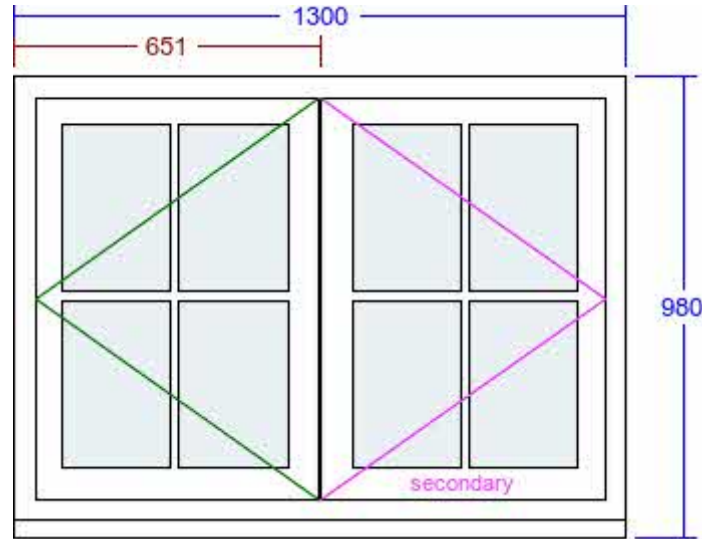

Item: 3

CONVENTIONAL COTTAGE CASEMENT IN MERANTI

Quantity: 1

Style: DL200

Item Reference: New opening Front

Quote Ref: 2000/1 V2

Key Features:

Detailed Specification:

VIEWED FROM OUTSIDE. POINT OF ARROW DENOTES HINGE POSITION.

Width (mm)	1300	Head Drip	None	Glass Pattern	Clear
Height (mm)	980	Add Ons Required	No	Glass Type	4mm Annealed/10mm Krypton/4mm Annealed LowE (18mm)
Frame Head Size	60mm	Trickle Vents Required	No	Glazing Features	Astragal Squares
Feature Mould	Ovolo	Window Board Required	No	Size of Bar	18mm
Colour	White (RAL 9003)			Handle	Monkeytail - Black
Cill	165mm x 38mm (inc. in overall ht)			Peg Stay Alignment	Opening end pointing to handle
Cill Species	Engineered Meranti			Peg Stay	Monkeytail - Black
Cill Horns	No			Dummy Hinges	None
Factory Fit Cill	Yes			Hinge System	Pivot with Kenrick locks
				FSC Certified	No