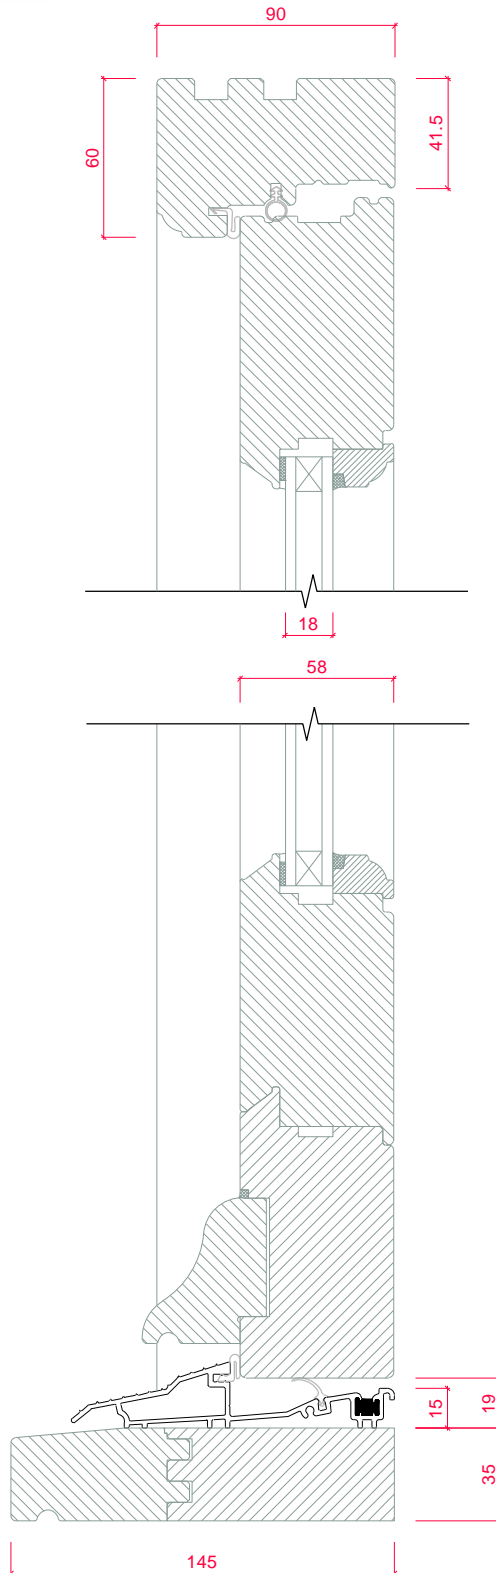

18mm Double Glazed Door - Open In
Feature Mould: Ovolo
Vertical Section
Standard Threshold with 145mm x 35mm Projecting Cill