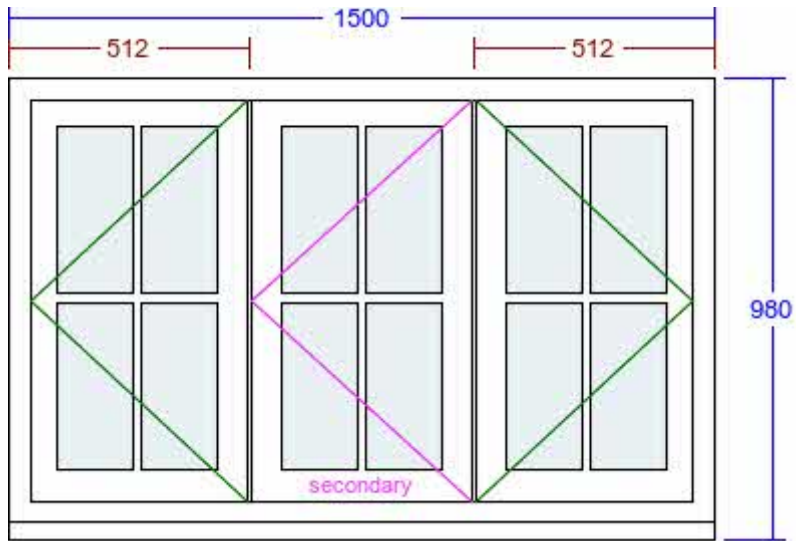

Key Features:

Detailed Specification: VIEWED FROM OUTSIDE. POINT OF ARROW DENOTES HINGE POSITION.

Width (mm)	1500	Head Drip	None	Glass Pattern	Clear
Height (mm)	980	Add Ons Required	No	Glass Type	4mm Annealed/10mm Krypton/4mm Annealed LowE (18mm)
Frame Head Size	60mm	Trickle Vents Required	No	Glazing Features	Astragal Squares
Feature Mould	Ovolo	Window Board Required	No	Size of Bar	18mm
Colour	White (RAL 9003)			Handle	Monkeytail - Black
Cill	165mm x 38mm (inc. in overall ht)			Peg Stay Alignment	Opening end pointing to handle
Cill Species	Engineered Meranti			Peg Stay	Monkeytail - Black
Cill Horns	No			Dummy Hinges	None
Factory Fit Cill	Yes			Hinge System	Pivot with Kenrick locks
				FSC Certified	No