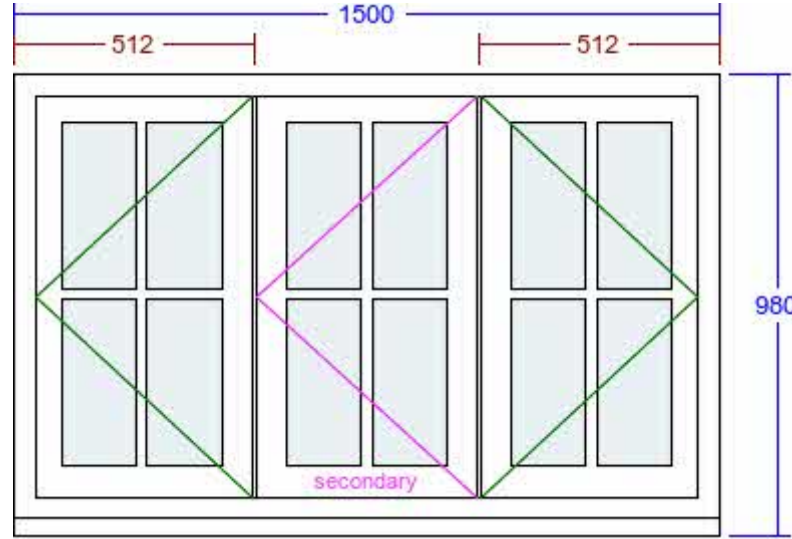

Item: 9

CONVENTIONAL COTTAGE CASEMENT IN MERANTI

Quantity: 1

Style: DL301

Item Reference: Dorma Front 2

Quote Ref: 2000/1 V2

Key Features:

Detailed Specification:

VIEWS FROM OUTSIDE. POINT OF ARROW DENOTES HINGE POSITION.

Width (mm)	1500	Head Drip	None	Glass Pattern	Clear
Height (mm)	980	Add Ons Required	No	Glass Type	4mm Annealed/10mm Krypton/4mm Annealed LowE (18mm)
Frame Head Size	60mm	Trickle Vents Required	No	Glazing Features	Astragal Squares
Feature Mould	Ovolo	Window Board Required	No	Size of Bar	18mm
Colour	White (RAL 9003)			Handle	Monkeytail - Black
Cill	165mm x 38mm (inc. in overall ht)			Peg Stay Alignment	Opening end pointing to handle
Cill Species	Engineered Meranti			Peg Stay	Monkeytail - Black
Cill Horns	No			Dummy Hinges	None
Factory Fit Cill	Yes			Hinge System	Pivot with Kenrick locks
				FSC Certified	No