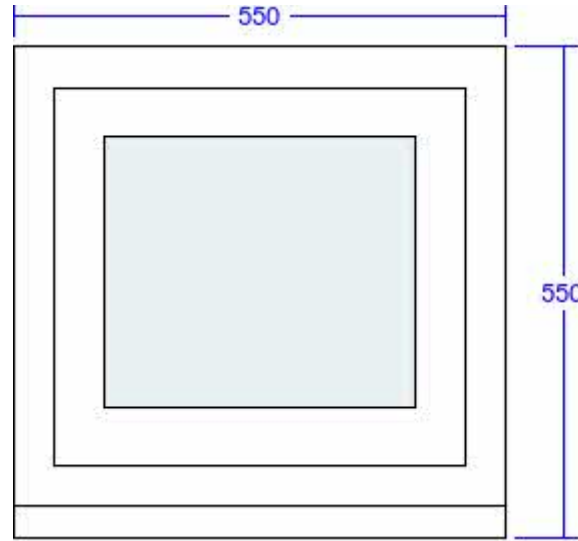

Item: 5

CONVENTIONAL COTTAGE CASEMENT IN MERANTI

Quantity: 1

Style: DL100

Item Reference: Rear right side lounge

Quote Ref: 2000/1 V2

Key Features:

Detailed Specification:

VIEWED FROM OUTSIDE. POINT OF ARROW DENOTES HINGE POSITION.

Width (mm)	550	Head Drip	None	Glass Pattern	Clear
Height (mm)	550				
Frame Head Size	60mm	Add Ons Required	No	Glass Type	4mm Annealed/10mm Krypton/4mm Annealed LowE (18mm)
Feature Mould	Ovolo	Trickle Vents Required	No	Glazing Features	None
Style Option	Dummy Sash	Window Board Required	No	FSC Certified	No
Colour	White (RAL 9003)				
Cill	165mm x 38mm (inc. in overall ht)				
Cill Species	Engineered Meranti				
Cill Horns	No				
Factory Fit Cill	Yes