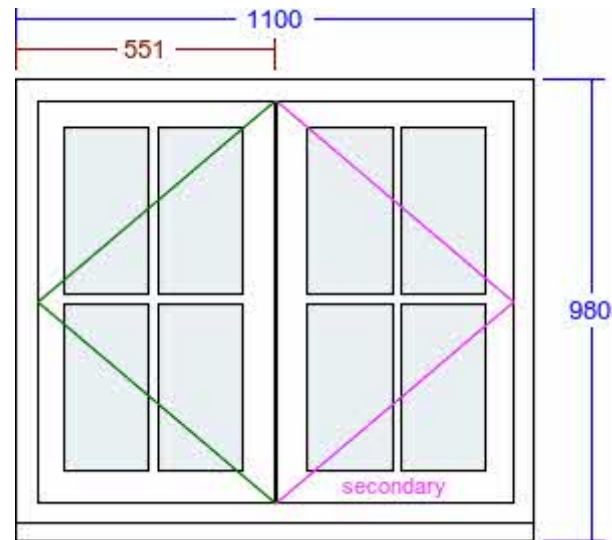

Item: 6

CONVENTIONAL COTTAGE CASEMENT IN MERANTI

Quantity: 1

Style: DL200

Item Reference: Rear Kitchen

Quote Ref: 2000/1 V2

Key Features:

Detailed Specification:

VIEWED FROM OUTSIDE. POINT OF ARROW DENOTES HINGE POSITION.

Width (mm)	1100	Head Drip	None	Glass Pattern	Clear
Height (mm)	980	Add Ons Required	No	Glass Type	4mm Annealed/10mm Krypton/4mm Annealed LowE (18mm)
Frame Head Size	60mm	Trickle Vents Required	No	Glazing Features	Astragal Squares
Feature Mould	Ovolo	Window Board Required	No	Size of Bar	18mm
Colour	White (RAL 9003)	Handle		Peg Stay Alignment	Monkeytail - Black
Cill	165mm x 38mm (inc. in overall ht)	Peg Stay		Peg Stay	Opening end pointing to handle
Cill Species	Engineered Meranti	Dummy Hinges		Hinge System	Monkeytail - Black
Cill Horns	No	FSC Certified			None
Factory Fit Cill	Yes				Pivot with Kenrick locks