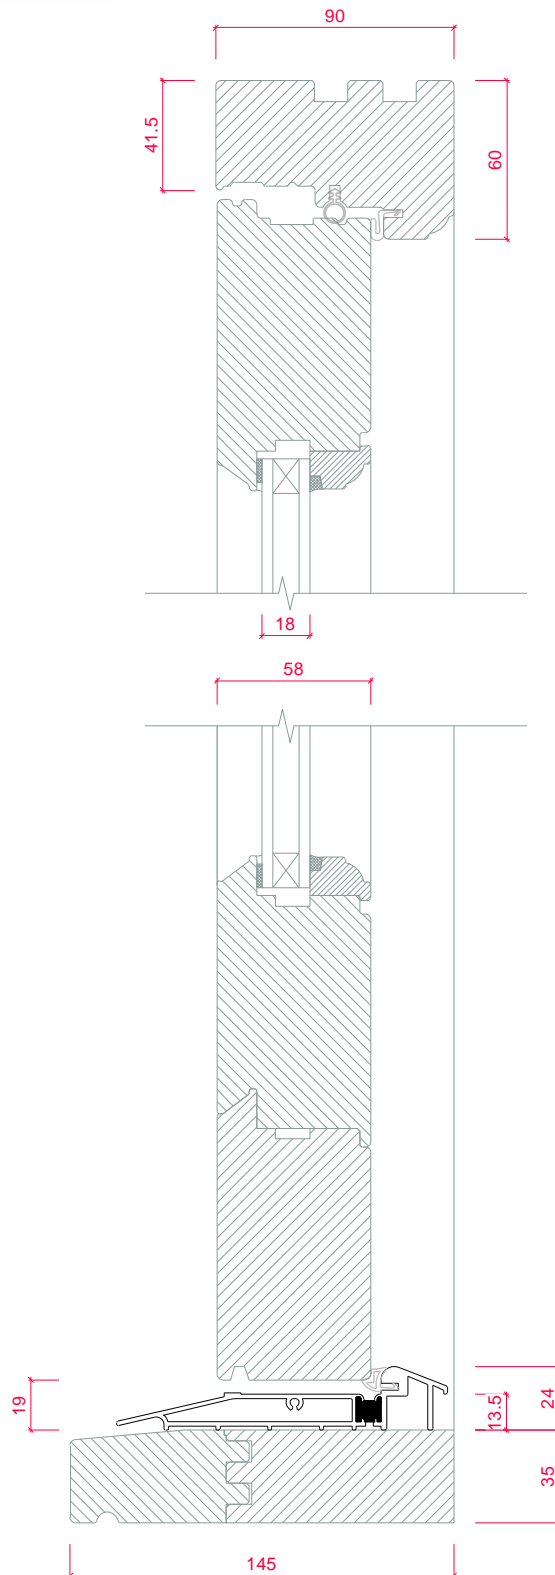

VIEWED FROM OUTSIDE. POINT OF ARROW DENOTES HINGE POSITION.

Width (mm)	1500	Head Drip	None	Glass Pattern	Clear
Height (mm)	980	Add Ons Required	No	Glass Type	4mm Annealed/10mm Krypton/4mm Annealed LowE (18mm)
Frame Head Size	60mm	Trickle Vents Required	No	Glazing Features	Astragal Squares
Feature Mould	Ovolo	Window Board Required	No	Size of Bar	18mm
Colour	White (RAL 9003)			Handle	Monkeytail - Black
Cill	165mm x 38mm (inc. in overall ht)			Peg Stay Alignment	Opening end pointing to handle
Cill Species	Engineered Meranti			Peg Stay	Monkeytail - Black
Cill Horns	No			Dummy Hinges	None
Factory Fit Cill	Yes			Hinge System	Pivot with Kenrick locks
				FSC Certified	No

Detailed Specification:

Overall Width (mm)	1800	Head Drip	None	Door Sash Glass Pattern	Clear
Overall Height (mm)	2100				
Frame Head Size	60mm	Cill Type	Projecting Cill	Glass Type	4mm Toughened/10mm Krypton/4mm Toughened LowE (18mm)
Stiles & Rails	110mm	Cill	145mm x 35mm (inc. in overall ht)	Door Sash Glazing Features	Astragal Squares
		Cill Horns	No	Size Of Bar	18mm
Feature Mould	Ovolo	Cill Species	Engineered Meranti	Door Handle	Cottage - Black (Dark Kaba)
		Factory Fit Cill	Yes	Door Knocker	No
Primary	Left	Add Ons Required	No	Letterbox	None
Door Opens	Out	Trickle Vents Required	No	Security Chain	None
Door Sash Style	Apsley	Threshold Board Required	No		
Colour	White (RAL 9003)	Hinge Colour	Black	FSC Certified	No
		Threshold Colour	Black		
		External Access	Yes		