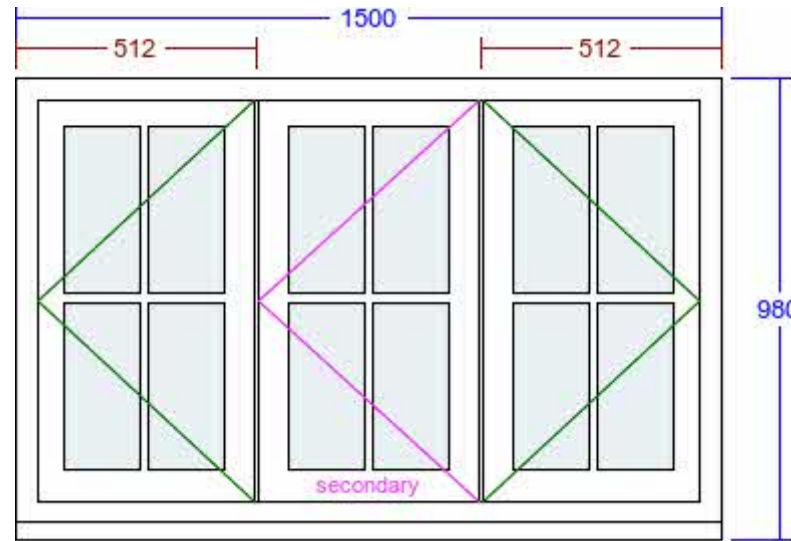

Item: 8

CONVENTIONAL COTTAGE CASEMENT IN MERANTI

Quantity: 1

Style: DL301

Item Reference: Dorma Front 1

Quote Ref: 2000/1 V2

Key Features:

Detailed Specification:

VIEDED FROM OUTSIDE. POINT OF ARROW DENOTES HINGE POSITION.

Width (mm)	1500	Head Drip	None	Glass Pattern	Clear
Height (mm)	980	Add Ons Required	No	Glass Type	4mm Annealed/10mm Krypton/4mm Annealed LowE (18mm)
Frame Head Size	60mm	Trickle Vents Required	No	Glazing Features	Astragal Squares
Feature Mould	Ovolo	Window Board Required	No	Size of Bar	18mm
Colour	White (RAL 9003)			Handle	Monkeytail - Black
Cill	165mm x 38mm (inc. in overall ht)			Peg Stay Alignment	Opening end pointing to handle
Cill Species	Engineered Meranti			Peg Stay	Monkeytail - Black
Cill Horns	No			Dummy Hinges	None
Factory Fit Cill	Yes			Hinge System	Pivot with Kenrick locks
				FSC Certified	No