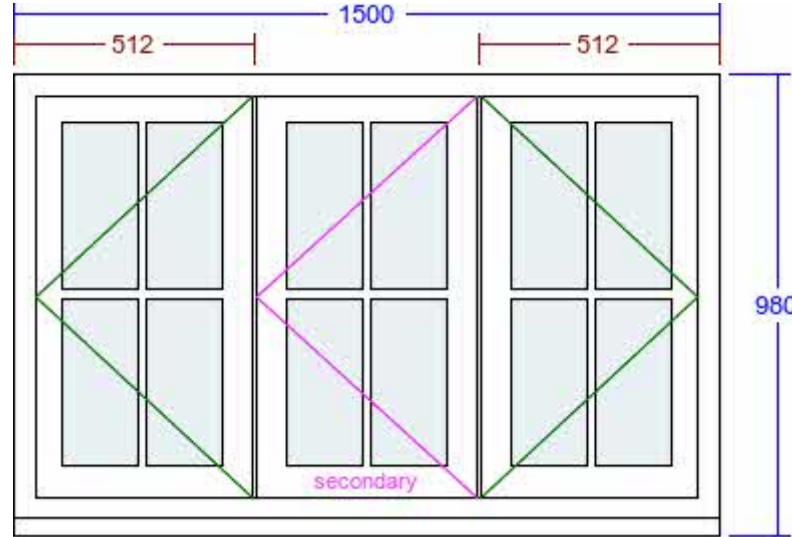

Item: 2

CONVENTIONAL COTTAGE CASEMENT IN MERANTI

Quantity: 1

Style: DL301

Item Reference: Ground Centre

Quote Ref: 2000/1 V2

Key Features:

Detailed Specification:

VIEWED FROM OUTSIDE. POINT OF ARROW DENOTES HINGE POSITION.

Width (mm)	1500	Head Drip	None	Glass Pattern	Clear
Height (mm)	980				
Frame Head Size	60mm	Add Ons Required	No	Glass Type	4mm Annealed/10mm Krypton/4mm Annealed LowE (18mm)
Feature Mould	Ovolo	Trickle Vents Required	No	Glazing Features	Astragal Squares
Colour	White (RAL 9003)	Window Board Required	No	Size of Bar	18mm
Cill	165mm x 38mm (inc. in overall ht)			Handle	Monkeytail - Black
Cill Species	Engineered Meranti			Peg Stay Alignment	Opening end pointing to handle
Cill Horns	No			Peg Stay	Monkeytail - Black
Factory Fit Cill	Yes			Dummy Hinges	None
				Hinge System	Pivot with Kenrick locks
				FSC Certified	No