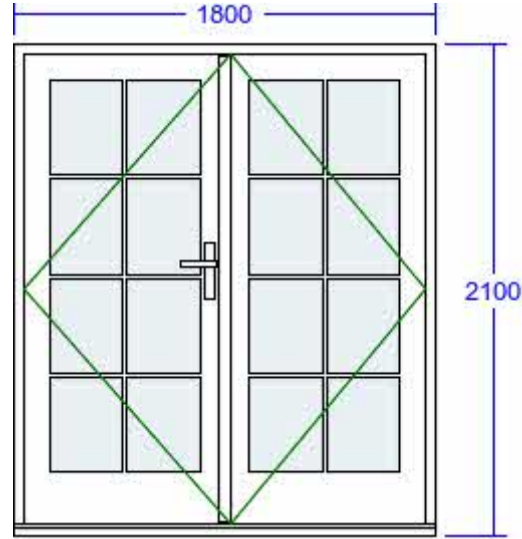

Item: 11

FRENCH DOOR IN MERANTI

Quantity: 1

Style: OUT-A-Apsley

Item Reference: Rear French doors (modern extension) Quote Ref: 2000/1 V2

Key Features:

DRAWING NOTES: VIEWED FROM OUTSIDE. ARROW DENOTES HINGE POSITION.
 DRAWINGS DO NOT DEPICT KNOCKERS, SPY HOLES, SECURITY CHAINS OR DOORKNOBS. REFER TO BROCHURE FOR FULL GLAZING CONFIGURATIONS.