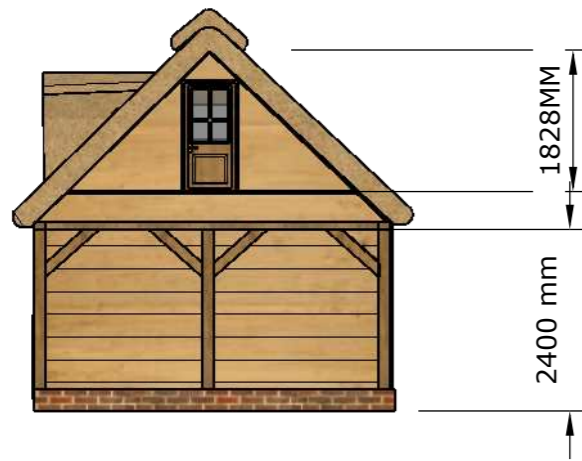

FIRST FLOOR

SOUTH WEST

SOUTH EAST

FLOOR PLAN

NORTH EAST

NORTH WEST

PROJECT
HAWTHORN COTTAGE, BURWARDSLEY ROAD,
TATTENHALL, CH3 9NS

CLIENT
L HAINES

TITLE
PROPOSED SECTION

DATE
AUGUST 22

SCALE
1:100 @A3