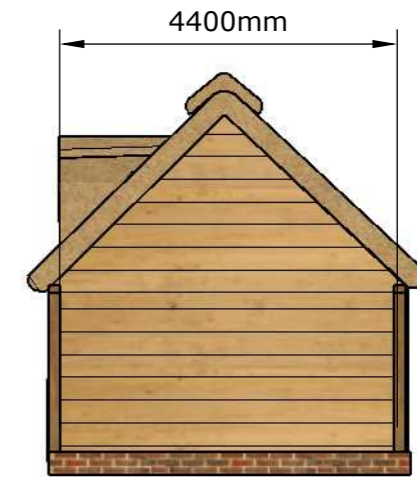

FIRST FLOOR

SOUTH WEST

SOUTH EAST

FLOOR PLAN

NORTH EAST

NORTH WEST

PROJECT
HAWTHORN COTTAGE, BURWARDSLEY ROAD,
TATTENHALL, CH3 9NS

CLIENT
L HAINES

TITLE
PROPOSED SECTION

DATE
AUGUST 22

SCALE
1:100 @A3