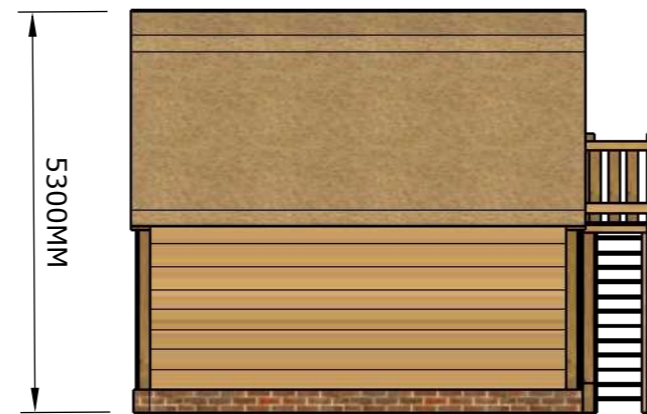

FIRST FLOOR

SOUTH WEST

SOUTH EAST

FLOOR PLAN

NORTH EAST

NORTH WEST

PROJECT
HAWTHORN COTTAGE, BURWARDSLEY ROAD,
TATTENHALL, CH3 9NS

CLIENT
L HAINES

TITLE
PROPOSED SECTION

DATE
AUGUST 22

SCALE
1:100 @A3