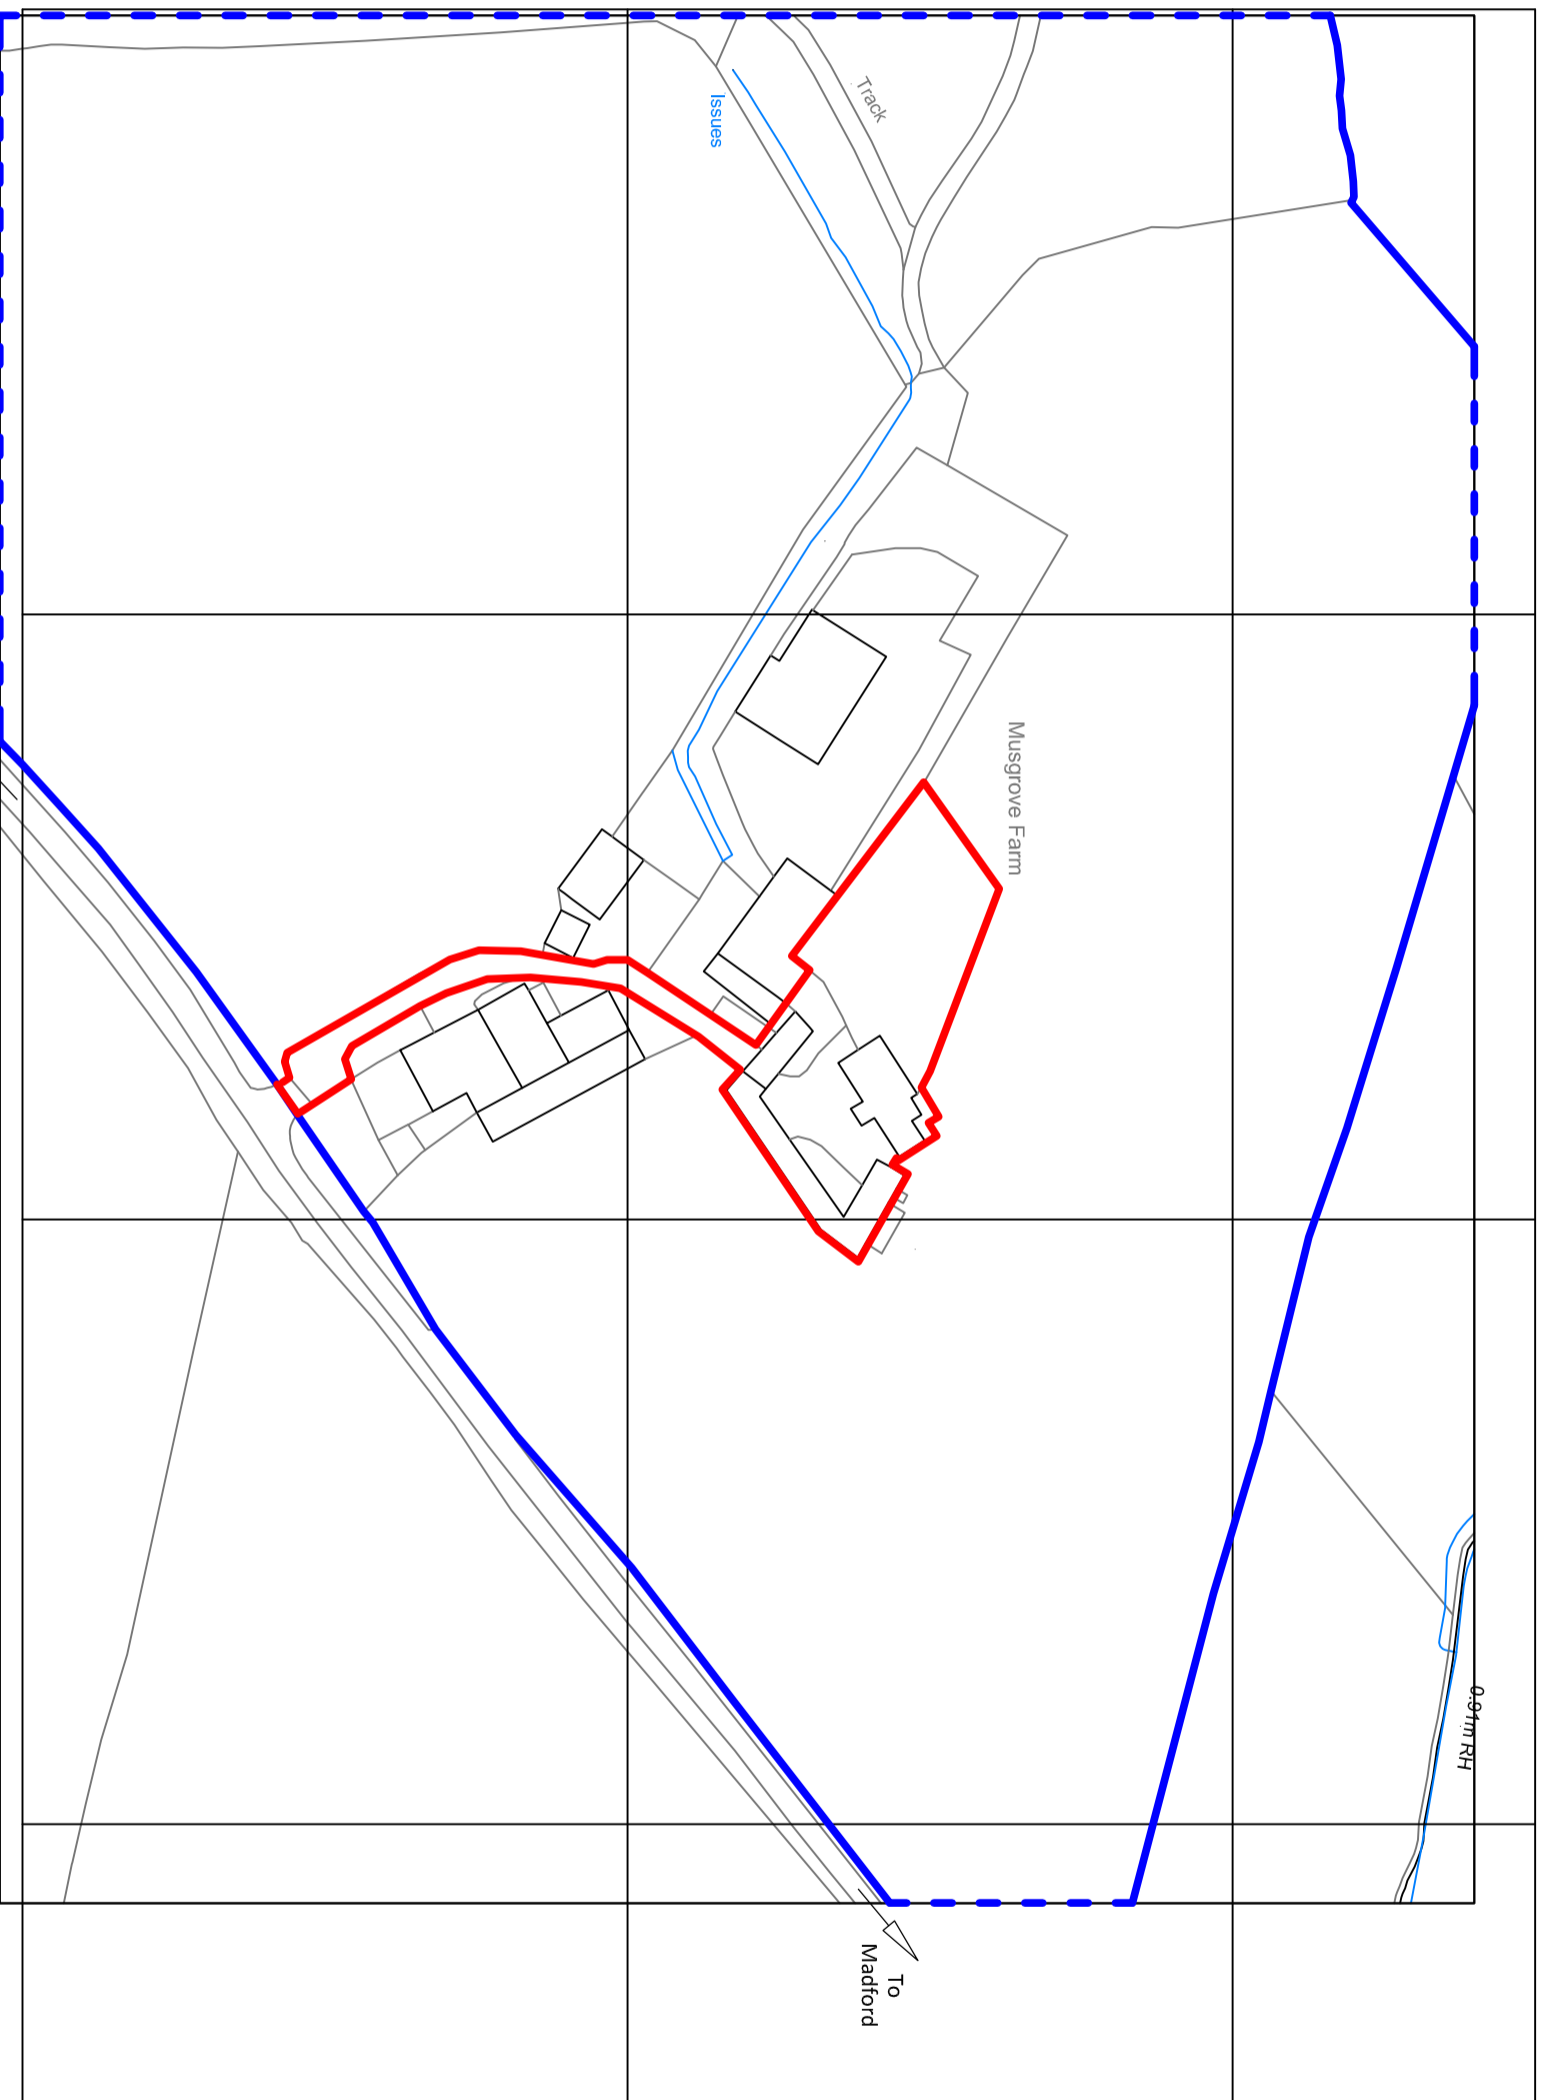

111150m

111100m

111000m

110900m

©Crown Copyright. All rights reserved. Licence no. 100019980

Site Location Plan

Scale 1:1250

NOTES:

SITE BOUNDARY

OTHER LAND OWNERSHIP

DO NOT COPY - IF IN DOUBT ASK

PROJECT: MUSGROVE FARM, DUNKESWELL ABBEY, EX14 4RR

SCALE (ISO-A3): AS Shown

DATE: 15/06/2022

DRAWN BY: dk

CHECKED BY: ff

CLIENT: MR HUGHES & MS BOTT

PROJECT REF: 22-012

DRAWING TITLE: SITE LOCATION PLAN

DRAWING No. PA101

REV. ---

PLANNING & DESIGN