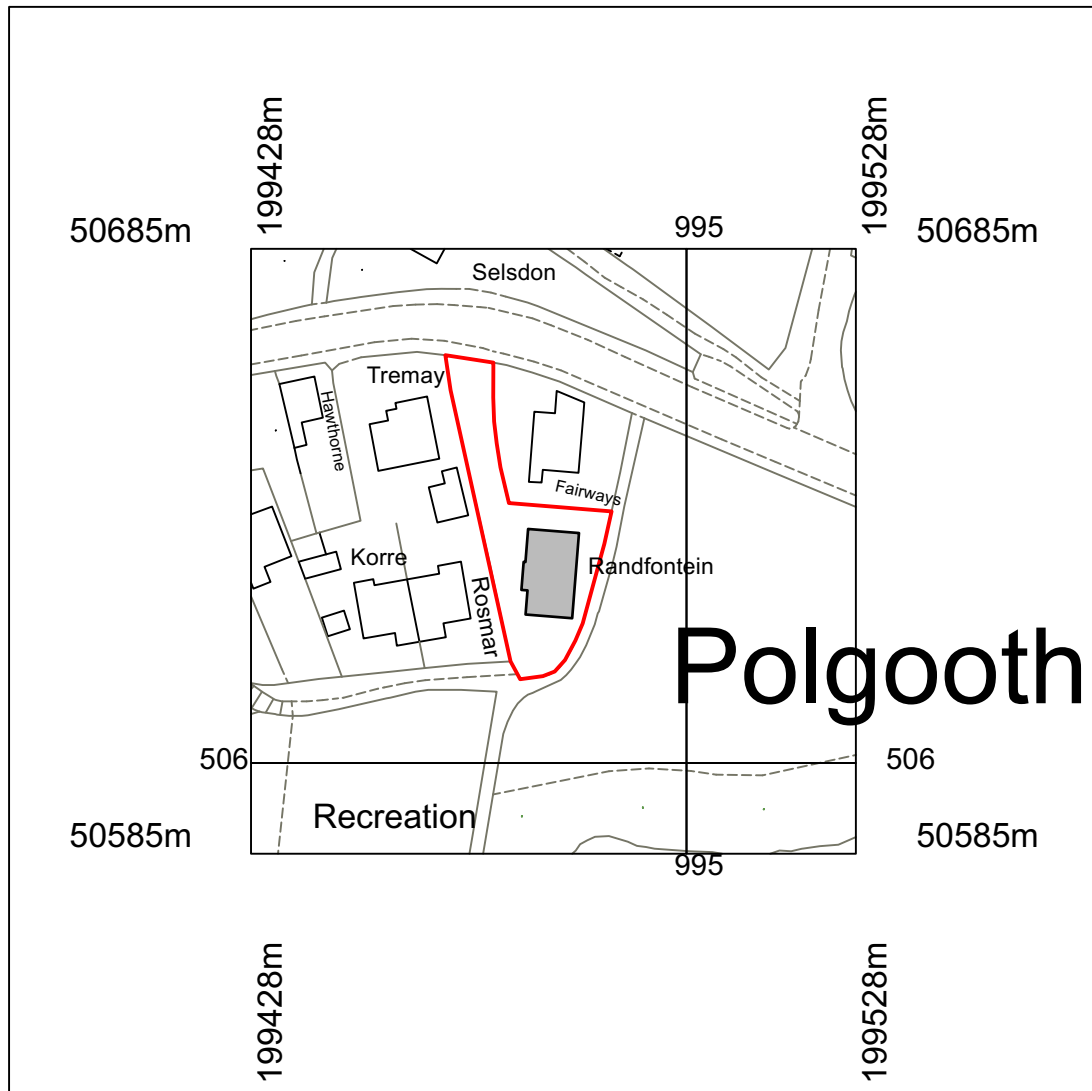

Latitude VectorMap

DS 1825 LP01 LOCATION PLAN
EXTENSION & ALTERATIONS,
RANDFONTEIN, POLGOOTH

Crown copyright and database rights 2022 OS 100038864

1:1250@A4

OCT 2022

Reproduction in whole or in part is prohibited
without the permission of Ordnance Survey.