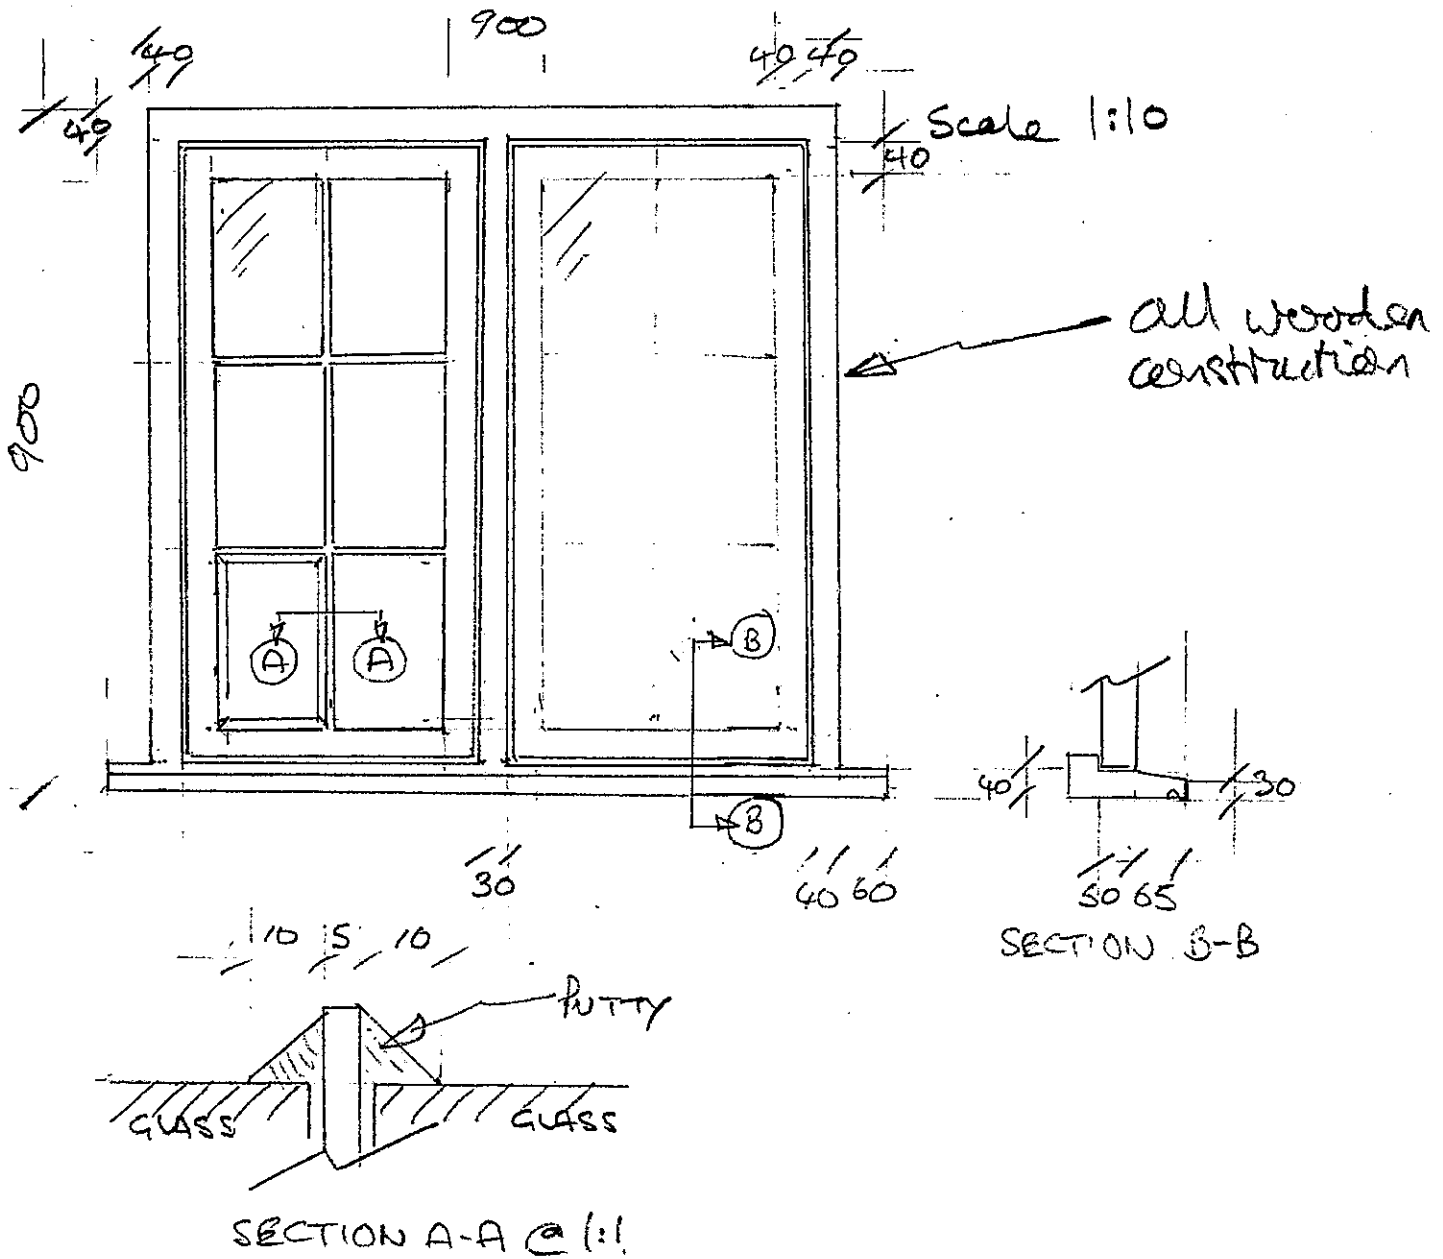

Appeal Ref APP/Z1510/D/22/3292918
 Laundry Cottage, Church Rd, Bolmer, Sudbury CO107E1
 Sketch of proposed gable end window

NOTES

- 1 This window is a flush casement left open from the refurbishment of Laundry Cottage c2005 and is therefore identical in style.
- 2 Colour can be either off-white matt to match house or barn black to merge in with the cent large boarding.