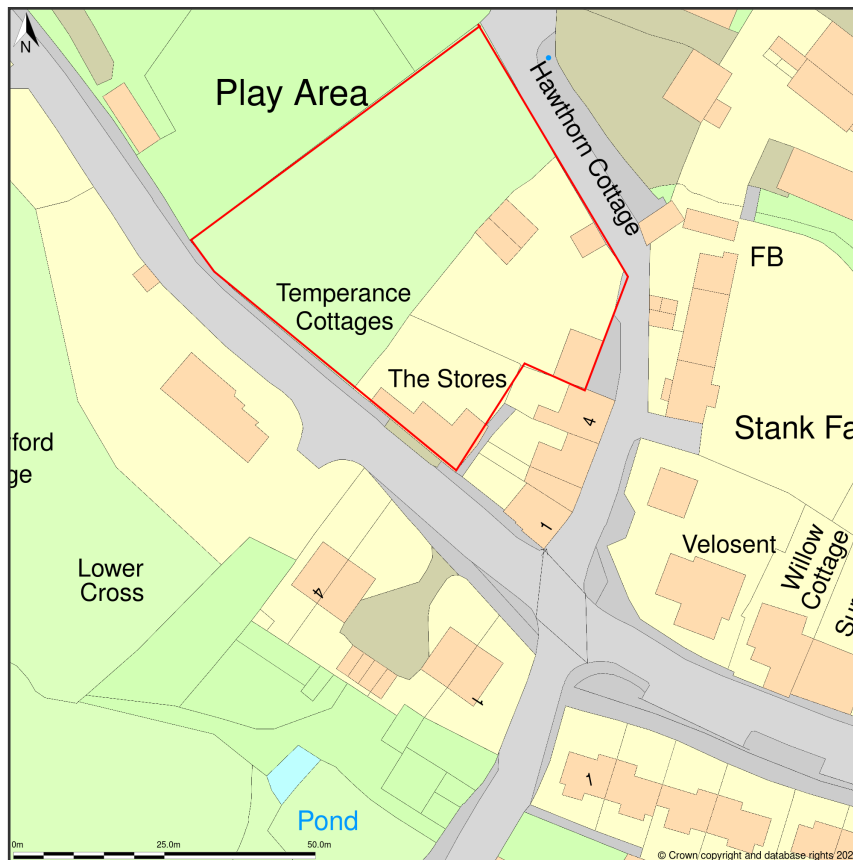

The Stores, The Butts, Clearwell, Gloucestershire, GL16 8PW

Site Plan shows area bounded by: 356666.28, 208269.31 356807.71, 208410.73 (at a scale of 1:1250), OSGridRef: SO5673 834. The representation of a road, track or path is no evidence of a right of way. The representation of features as lines is no evidence of a property boundary.

Produced on 3rd Jul 2022 from the Ordnance Survey National Geographic Database and incorporating surveyed revision available at this date. Reproduction in whole or part is prohibited without the prior permission of Ordnance Survey. © Crown copyright 2022. Supplied by <https://www.buyaplan.co.uk> digital mapping a licensed Ordnance Survey partner (100053143). Unique plan reference: #00745105-0D852C