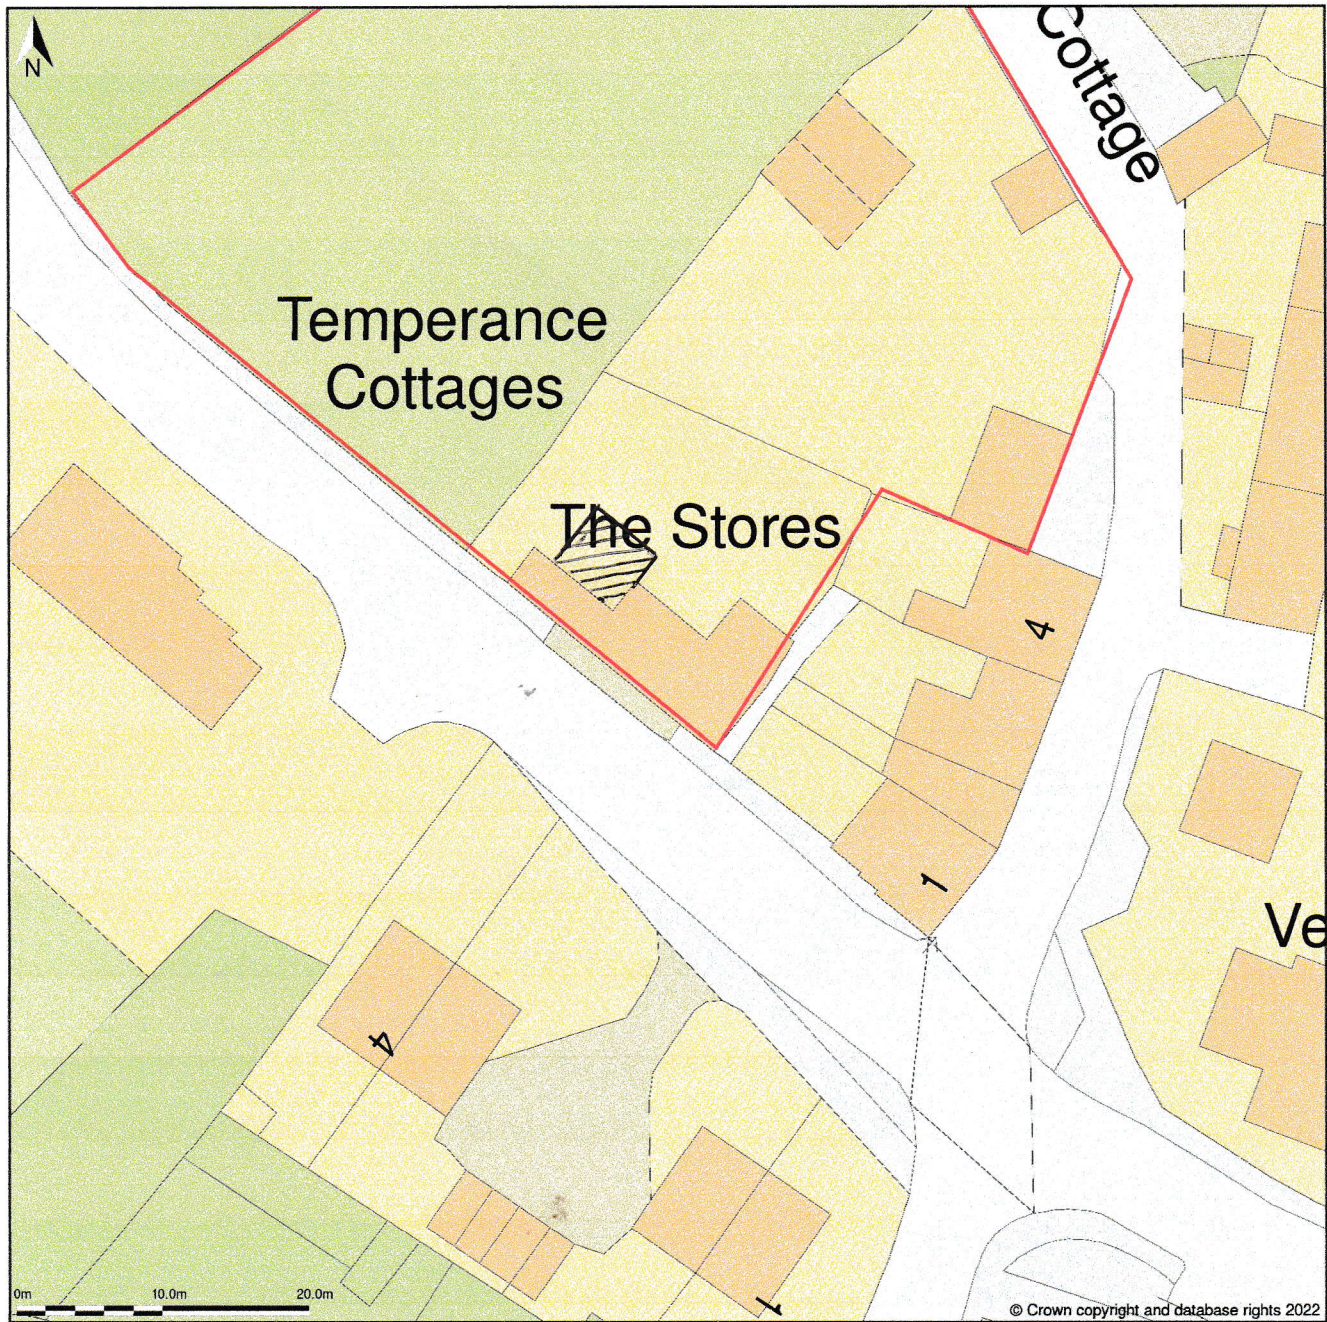

The Stores, The Butts, Clearwell, Gloucestershire, GL16 8PW

Block Plan shows area bounded by: 356691.97, 208294.98 356781.97, 208384.98 (at a scale of 1:500), OSGridRef: SO5673 833. The representation of a road, track or path is no evidence of a right of way. The representation of features as lines is no evidence of a property boundary.

Produced on 3rd Jul 2022 from the Ordnance Survey National Geographic Database and incorporating surveyed revision available at this date. Reproduction in whole or part is prohibited without the prior permission of Ordnance Survey. © Crown copyright 2022. Supplied by <https://www.buyaplan.co.uk> digital mapping a licensed Ordnance Survey partner (100053143). Unique plan reference: #00745107-B0526D