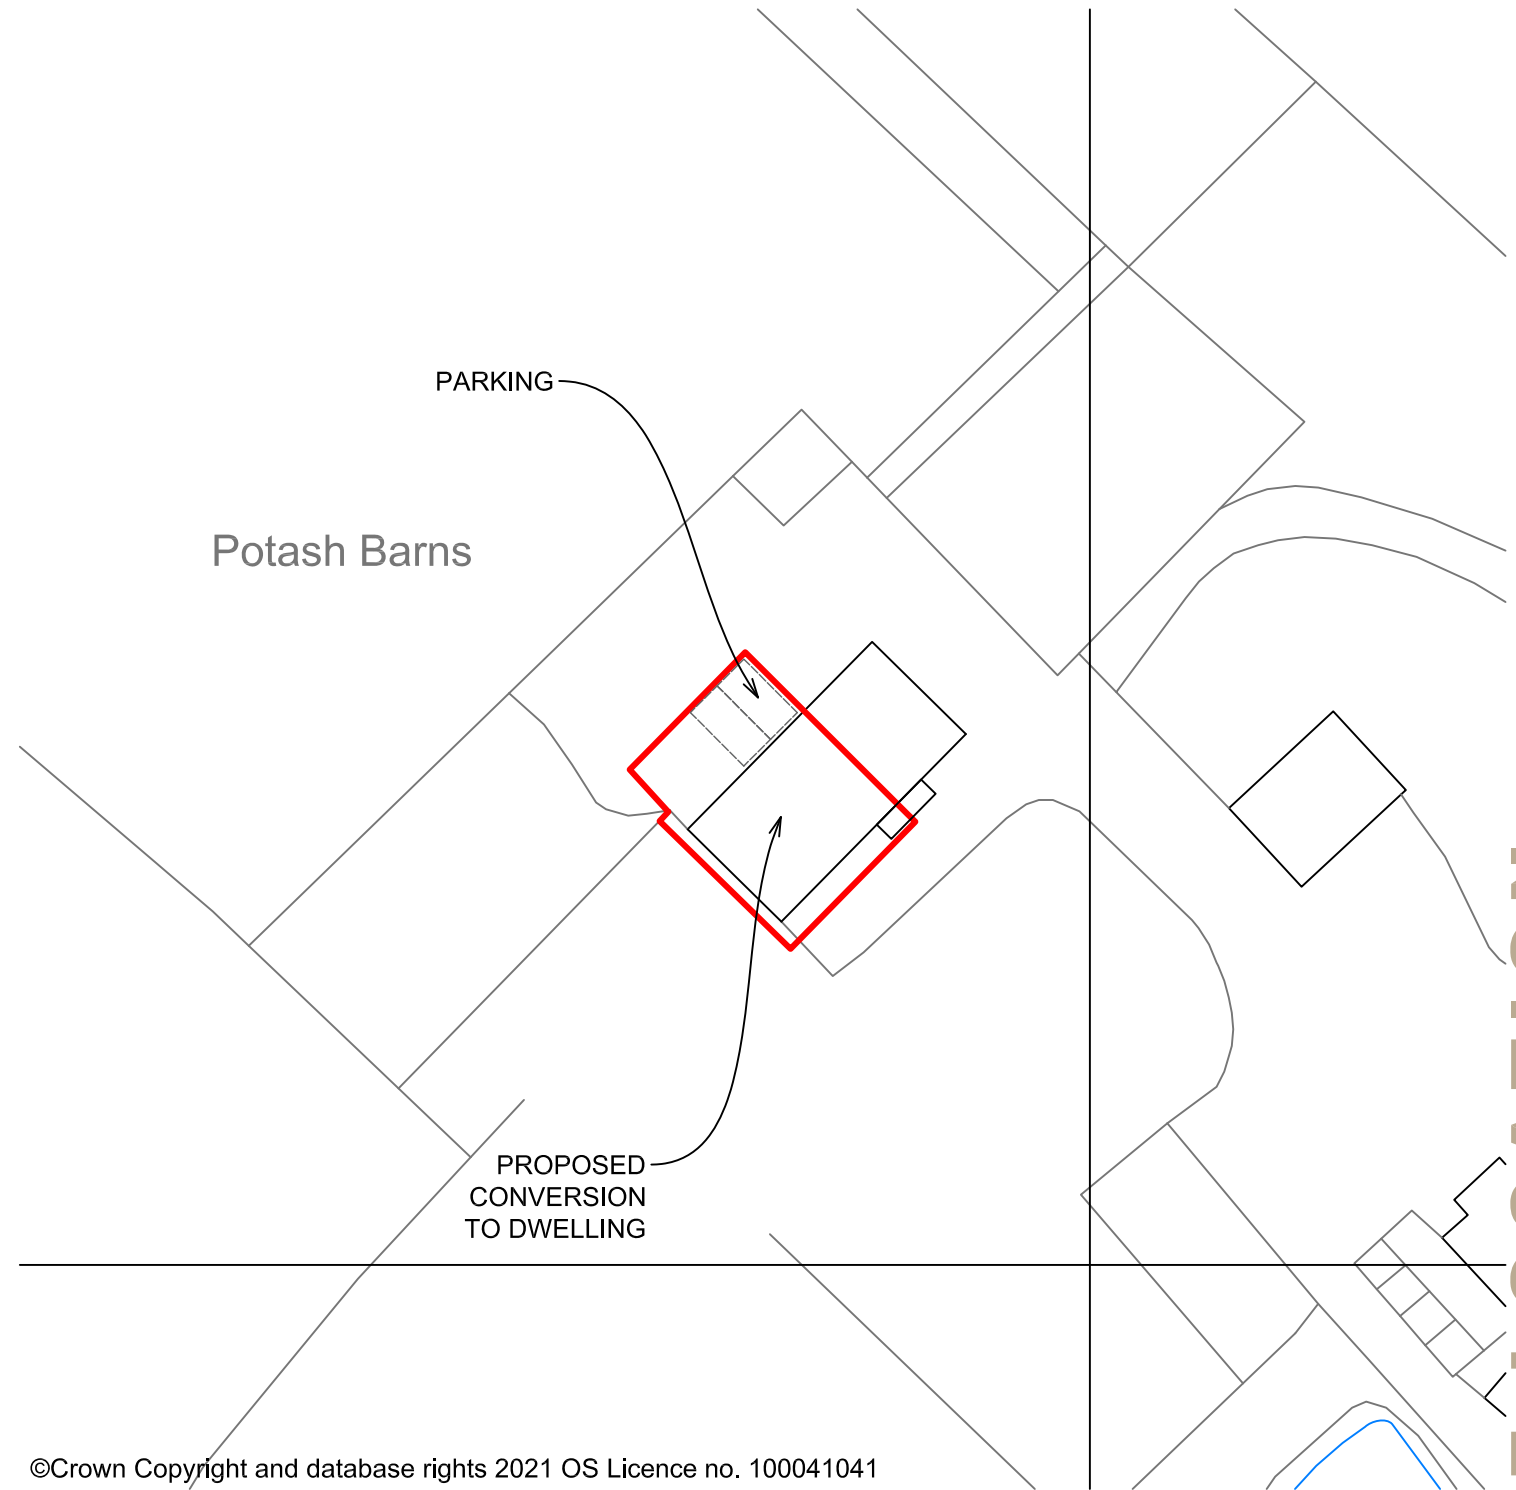

©Crown Copyright and database rights 2021 OS Licence no. 100041041

LOCATION PLAN

Scale 1:1250

1:1250

1:500

©Crown Copyright and database rights 2021 OS Licence no. 100041041

BLOCK PLAN

Scale 1:500

SITE LOCATION

- NOTES:
1. Use written dimensions only. All dimensions to be checked on site and any discrepancies reported to ACORUS immediately. If in doubt ask.
 2. Where relevant, significant hazards have been identified on the drawing. Hazards which should be obvious to a competent contractor or unforeseeable have not been identified.
 3. This drawing is confidential and remains the exclusive property of ACORUS.
 4. Ordnance Survey Paper Map Copying Licence Number: 100039456.
- © ACORUS Rural Property Services Ltd.

Rev	Date	Description	Dwn	Chk
Rev.	Date.	Amendment.	Drawn.	Checked.

PROJECT

HADINGHAM
POTASH FARM
IP13 8BL

TITLE

SITE LOCATION & BLOCK PLAN
PROPOSED DWELLING

SCALE

AS SHOWN @A3

DATE