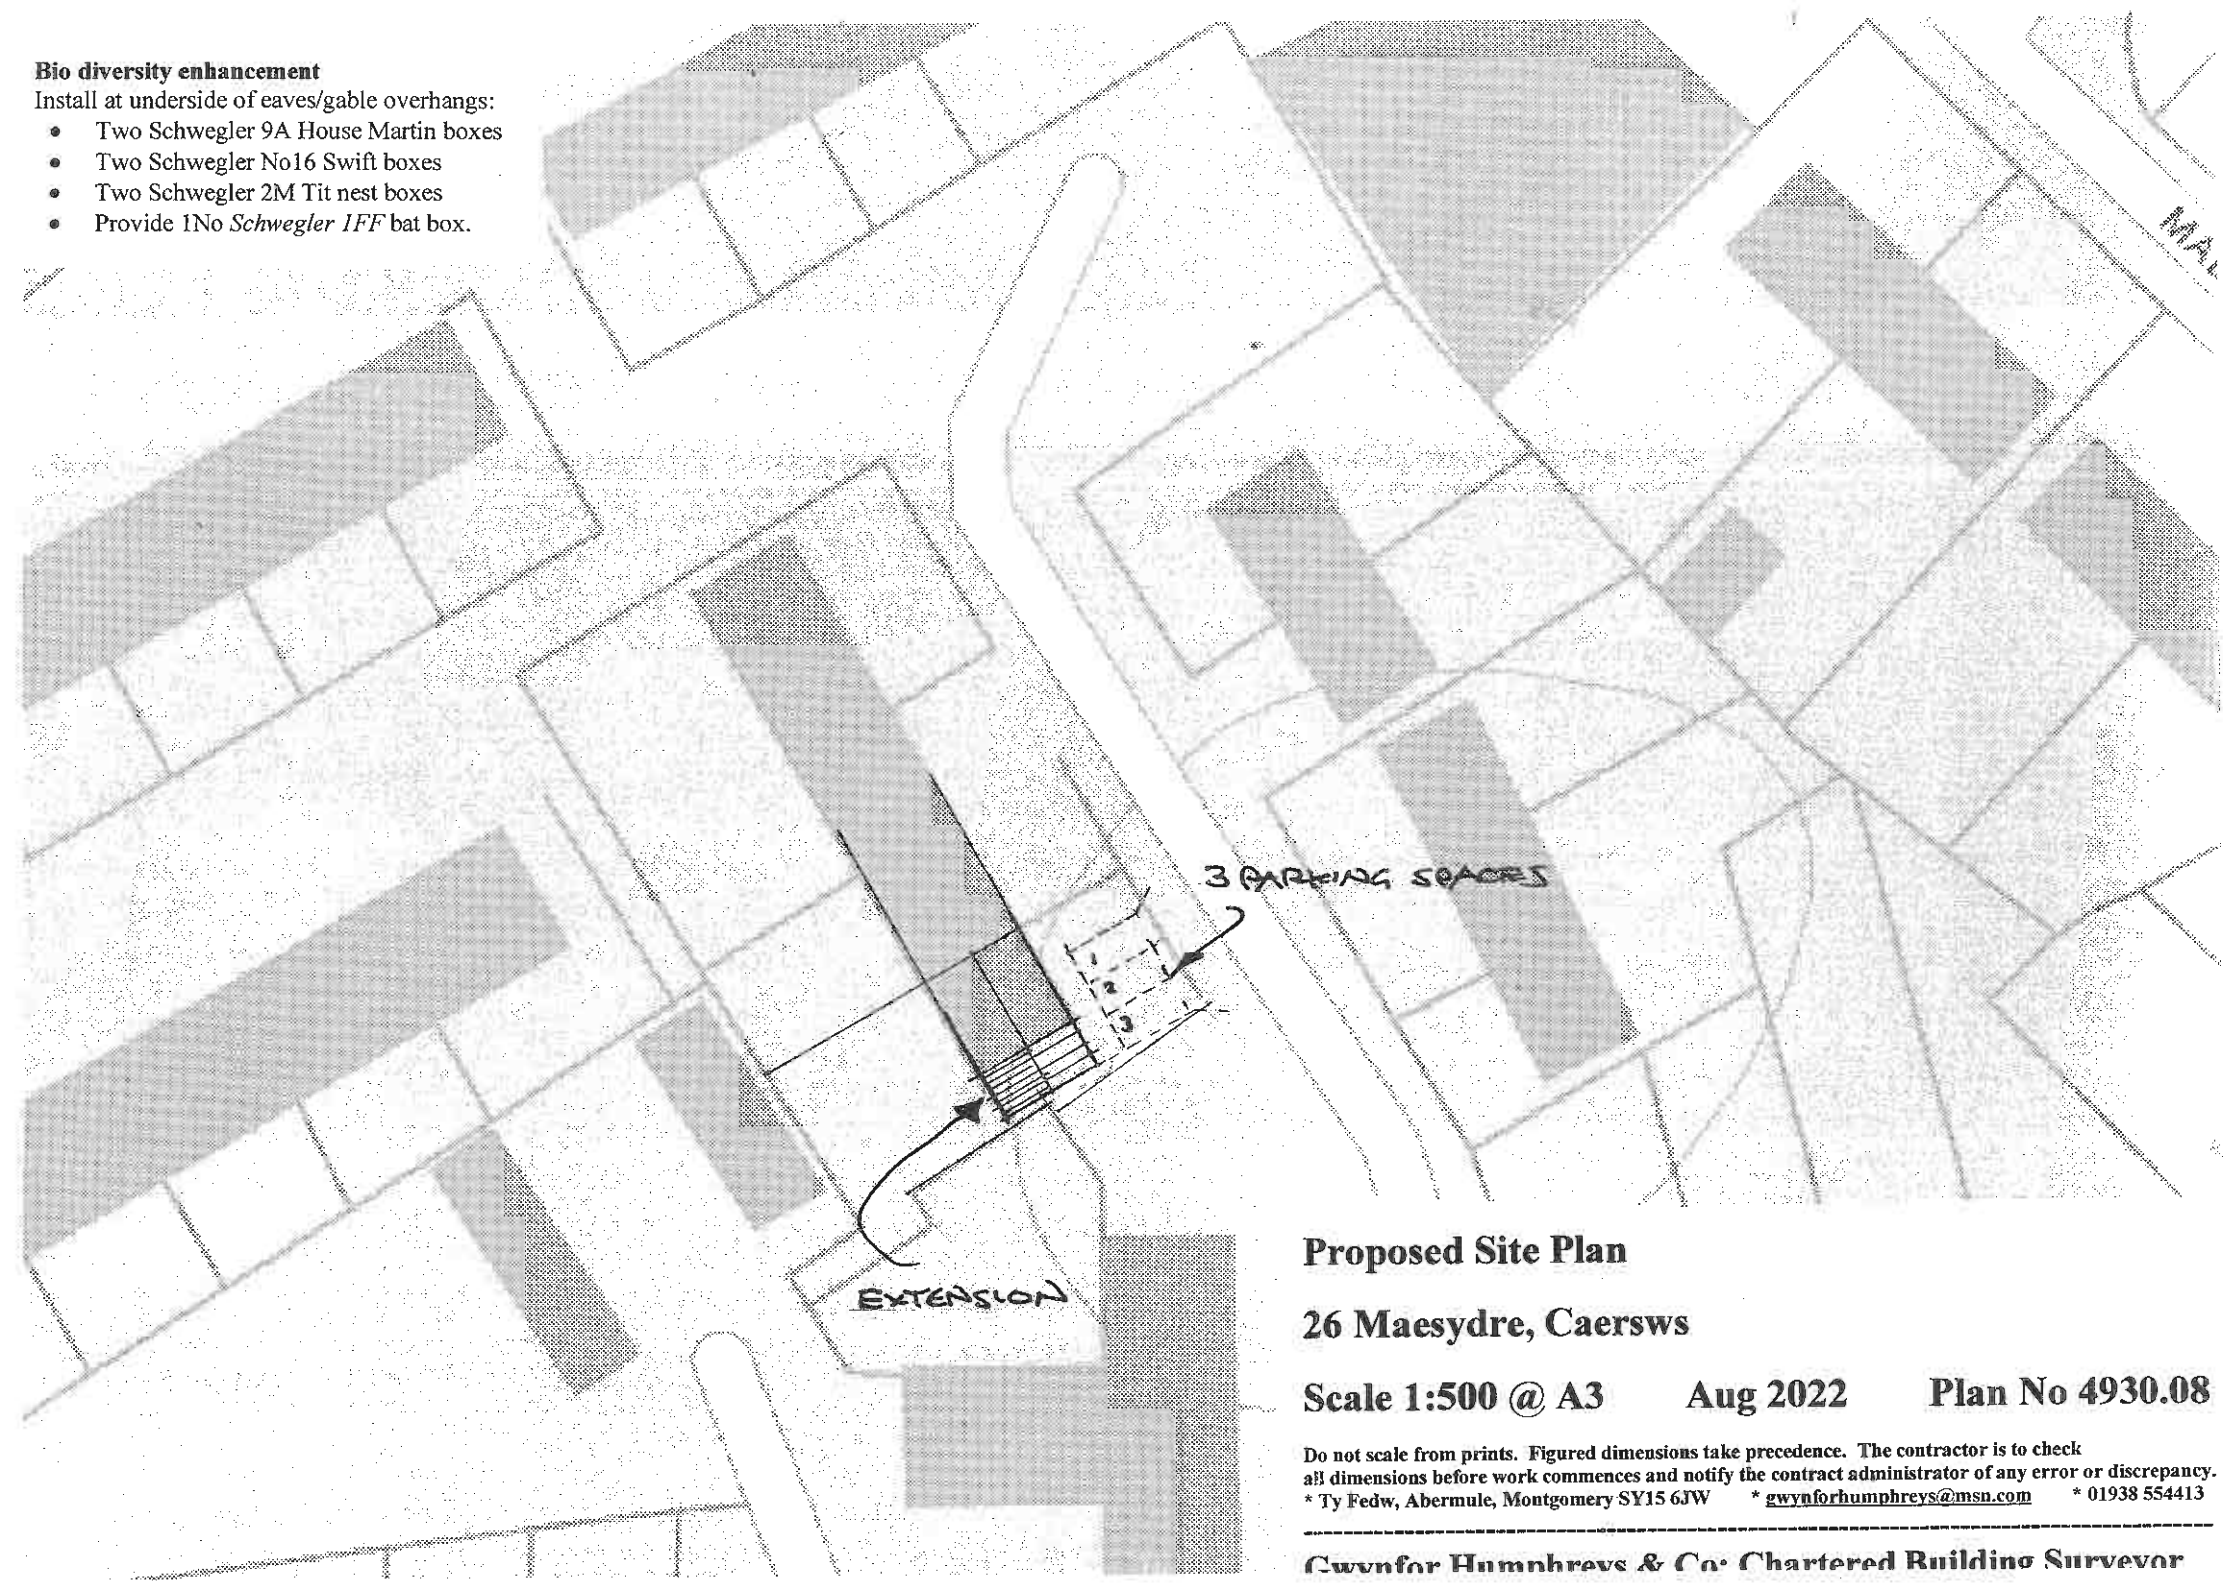

Bio diversity enhancement

Install at underside of eaves/gable overhangs:

- Two Schwegler 9A House Martin boxes
- Two Schwegler No16 Swift boxes
- Two Schwegler 2M Tit nest boxes
- Provide 1No Schwegler IFF bat box.

Proposed Site Plan

26 Maesydre, Caersws

Scale 1:500 @ A3

Aug 2022

Plan No 4930.08

Do not scale from prints. Figured dimensions take precedence. The contractor is to check all dimensions before work commences and notify the contract administrator of any error or discrepancy.
* Ty Fedw, Abermule, Montgomery SY15 6JW * gwynforhumphreys@msn.com * 01938 554413