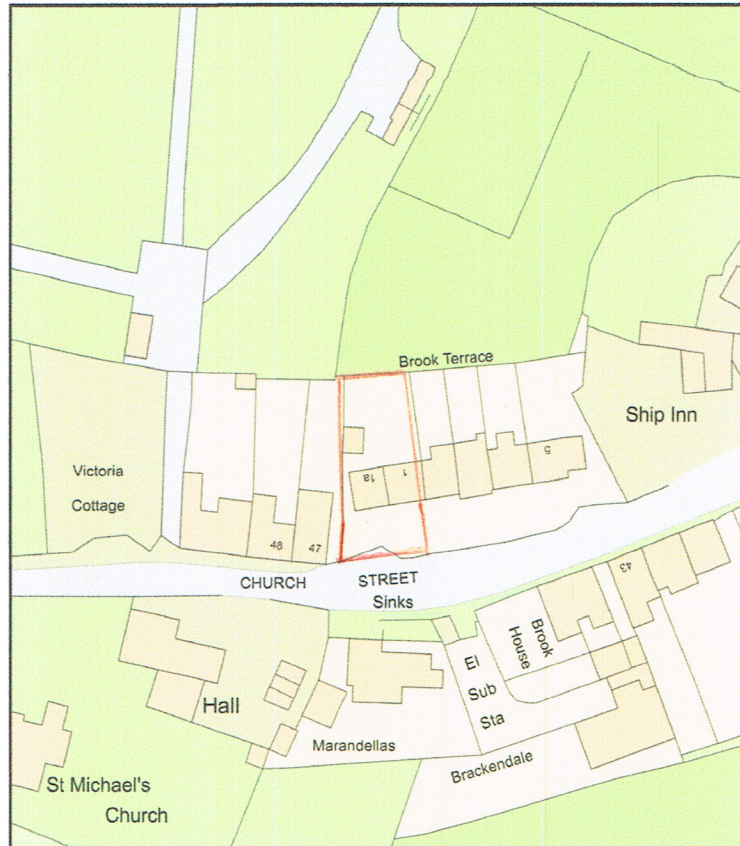

location plan for 1 Brook Terrace, EX12 4AG

Plan Produced for: Robert Pearson
Date Produced: 15 Oct 2022
Plan Reference Number: TQRQM22288191336379
Scale: 1:1250 @ A4