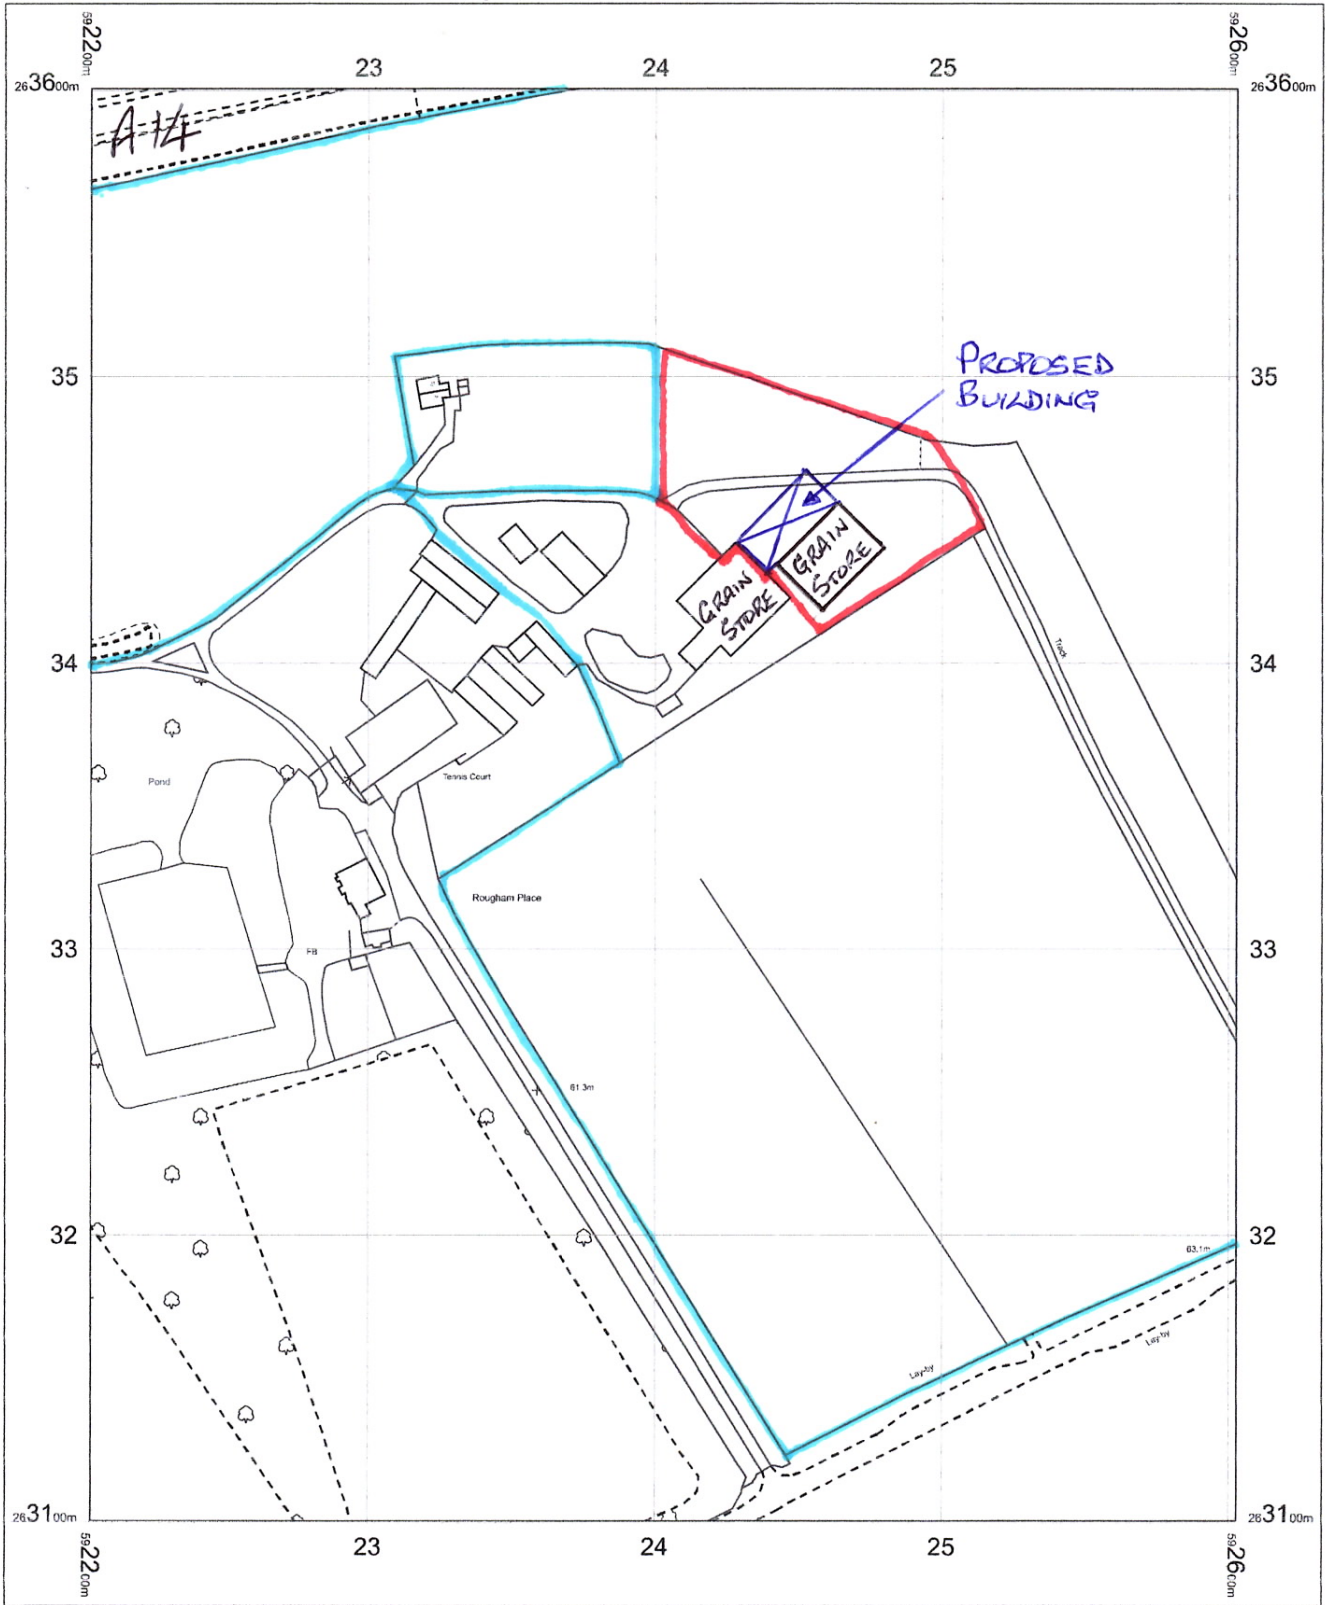

TEY FARM SYSTEMS FOR S.A. CRACK + SONS

OS MasterMap 1250/2500/10000 scale
 02 February 2016, ID: CM-00498661
www.centremapslive.co.uk
 1:2500 scale print at A4, Centre: 592403 E, 263350 N
 ©Crown Copyright Ordnance Survey. Licence no.
 100019980