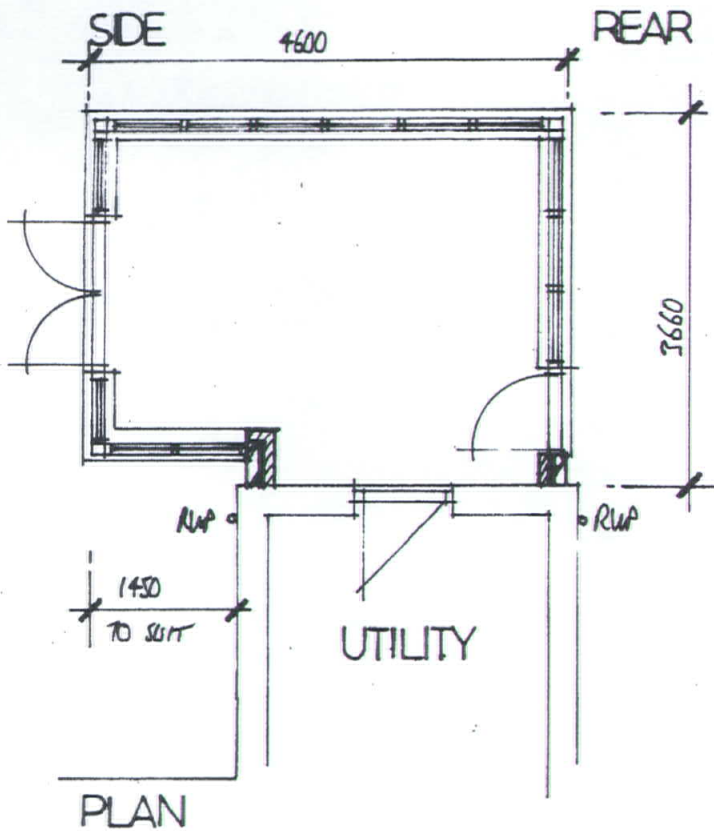

PROPOSED

SIDE

FRONT

MATERIALS

- WALLS:- RED FACING BRICKS TO MATCH EXISTING
- FRAMES:- WHITE PVC-U TO MATCH EXISTING
- ROOF:- ACTIV SUNSHADE BLUE GLASS IN WHITE FRAME