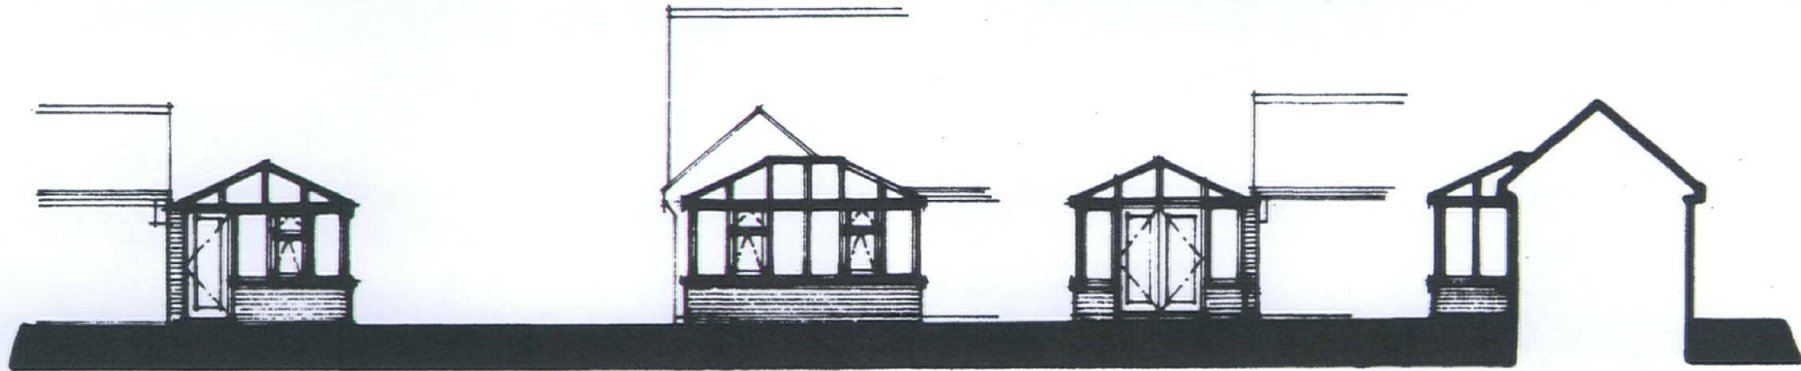

PROPOSED

SIDE

FRONT

MATERIALS

- WALLS:- RED FACING BRICKS TO MATCH EXISTING
- FRAMES:- WHITE PVC-U TO MATCH EXISTING
- ROOF:- ACTIV SUNSHADE BLUE GLASS IN WHITE FRAME