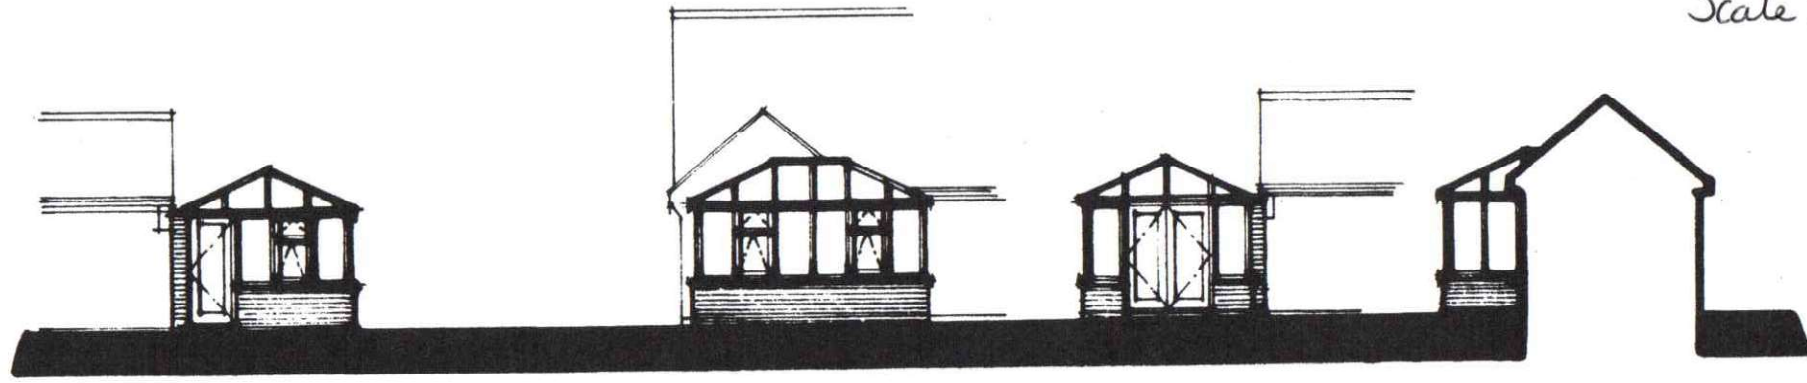

PROPOSED

Scale: 1/50 - Plans
1/100 - Elevations

FRONT

MATERIALS

WALLS:- RED FACING BRICKS TO MATCH EXISTING
FRAMES:- WHITE PVC-U TO MATCH EXISTING
ROOF:- ACTIV SUNSHADE BLUE GLASS IN WHITE FRAME