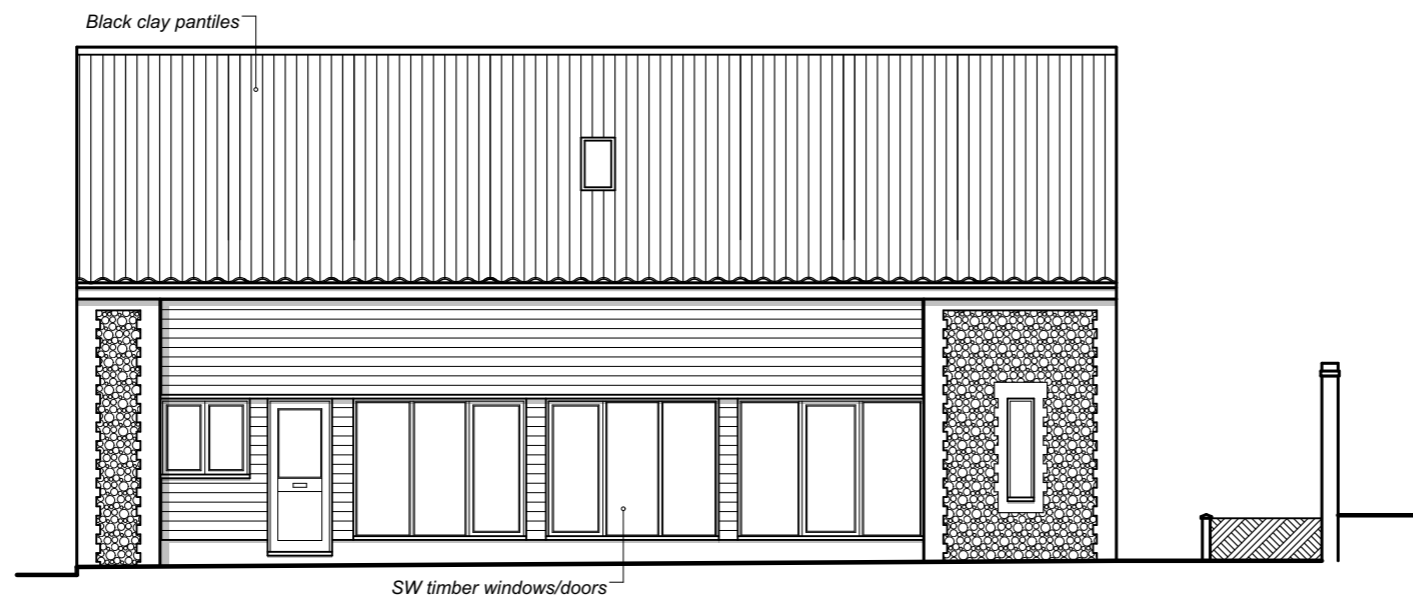

Existing South Elevation

1:100

Existing North Elevation

1:100

Existing North Elevation (view of main dwelling beyond boundary wall and gaerge)

1:100

Notes

Revisions

West Farm, Bury Road,
Barnham, Thetford.
IP24 2PL.

Drawing Name:

Existing Elevations
(Sheet 1)

Drawing Status:

SURVEY

Drawn by:
SL

Date:
05/10/22

Checked by:

Date:

Drawing Scale:
1:100 @ A3

Layout ID:
126-22/S/1003

Revision: