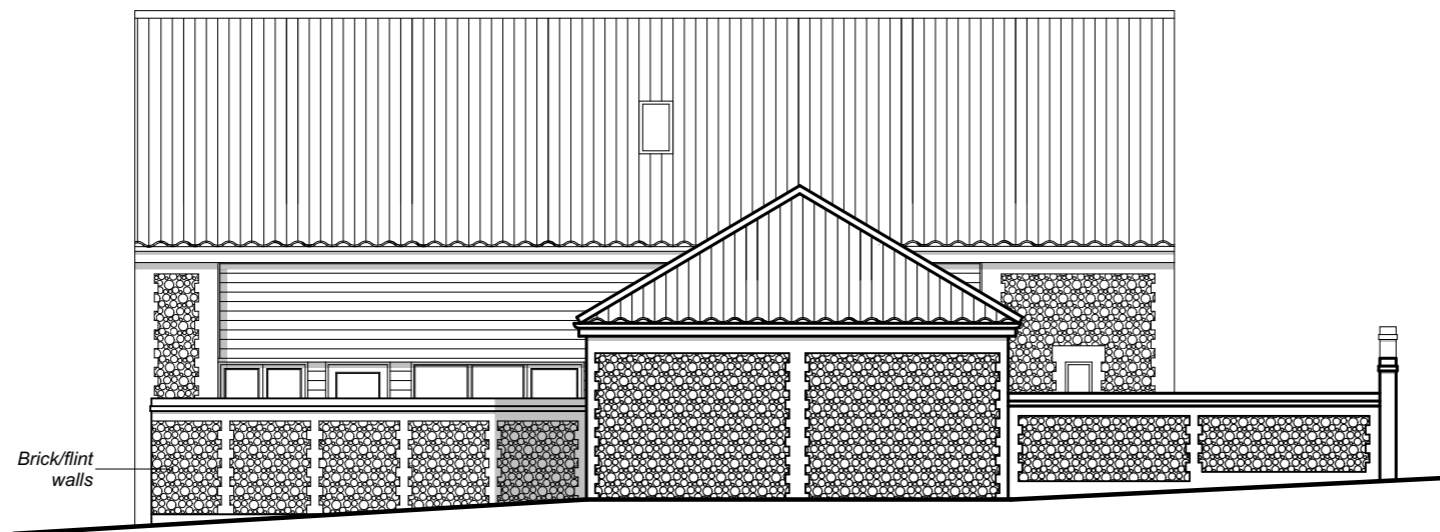

Existing South Elevation

1:100

Existing North Elevation

1:100

Existing North Elevation (view of main dwelling beyond boundary wall and gaerge)

1:100

Notes

Revisions

West Farm, Bury Road,
Barnham, Thetford.
IP24 2PL.

Drawing Name:

Existing Elevations
(Sheet 1)

Drawing Status:

SURVEY

Drawn by:
SL

Date:
05/10/22

Checked by:

Date:

Drawing Scale:
1:100 @ A3

Layout ID:
126-22/S/1003

Revision: