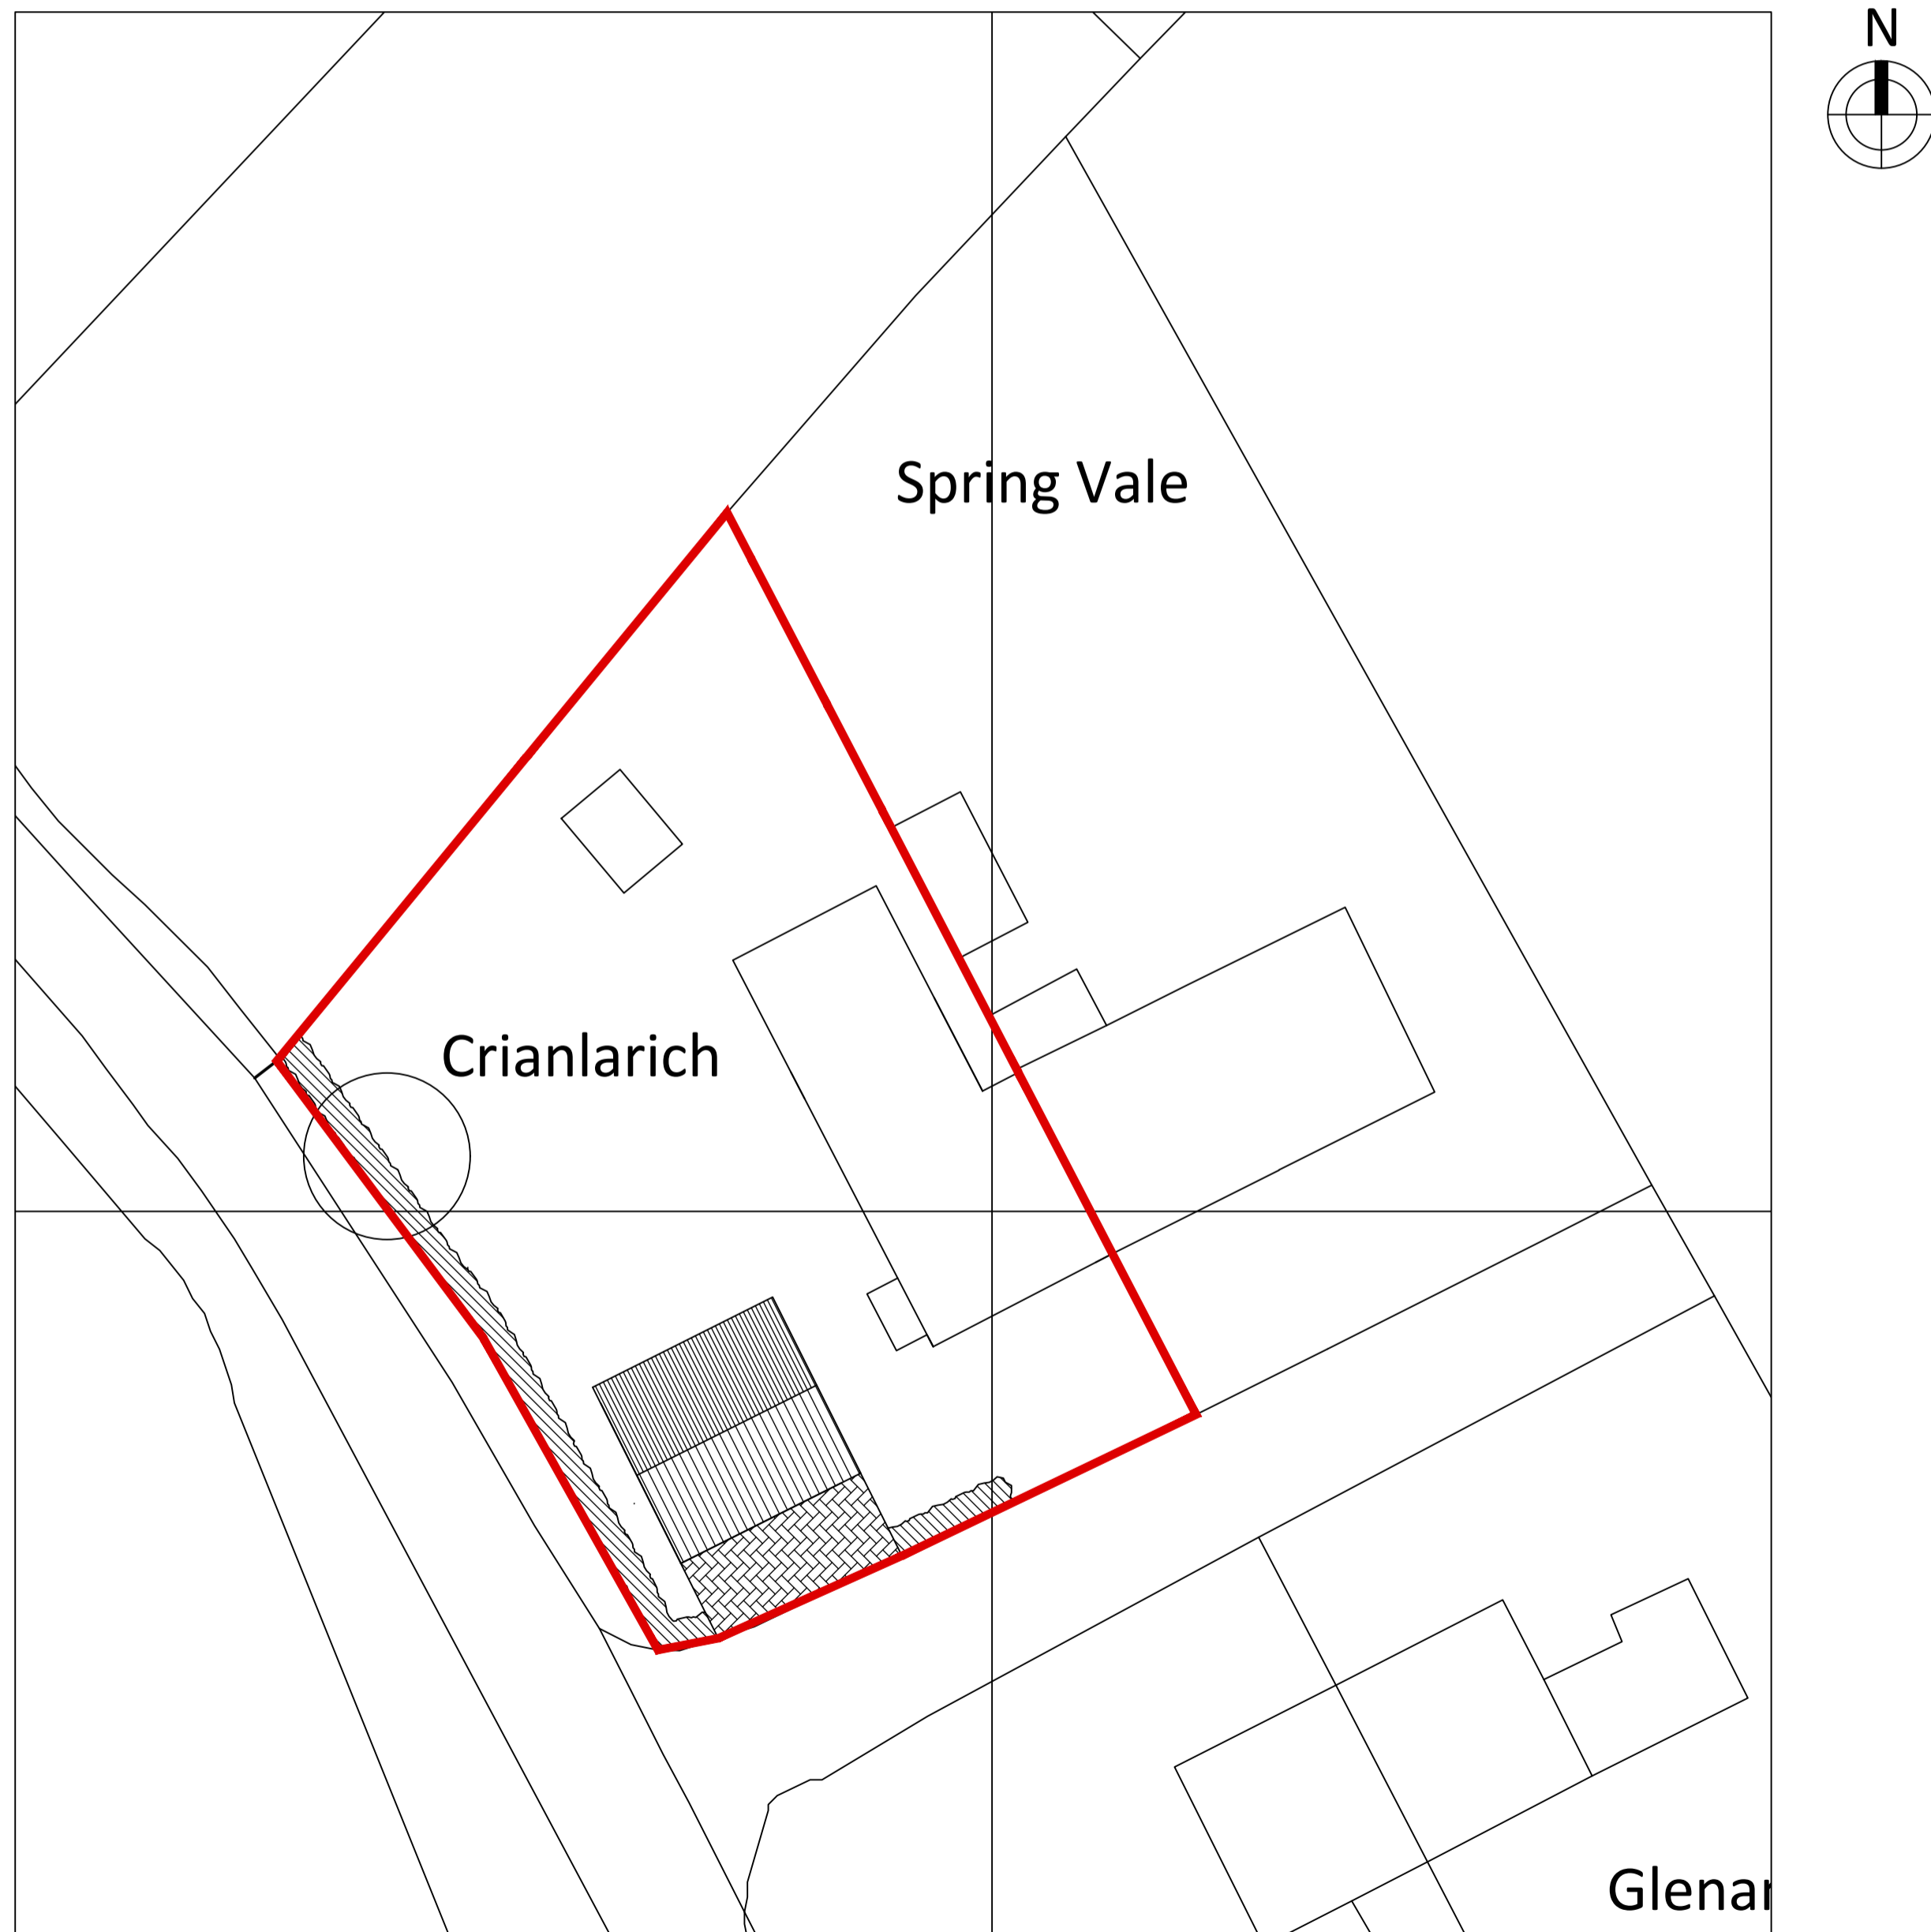

Site Location Plan

Scale 1:1250

Site Plan

Scale 1:250

project
**Proposed Development
 at
 Crianlarich
 Old Alresford**

drawing title
Site Plans

Scale
As Noted

drawn by **U.A.** checked by date **07/22**

drawing number
2018-04-004