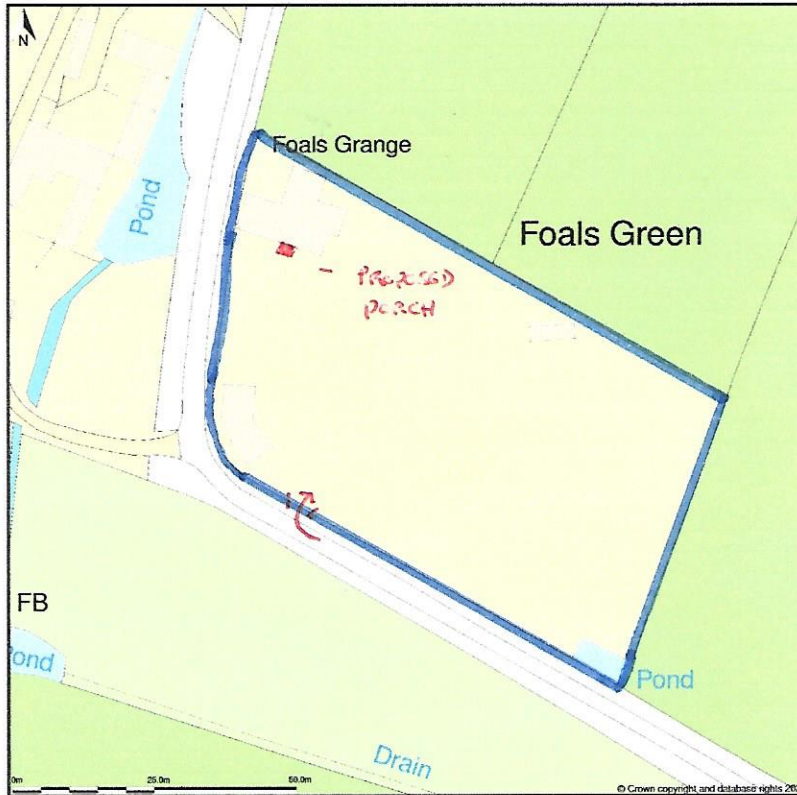

Foals Grange, Foals Green Road, Wilby, Suffolk, IP21 5LW

Site Plan shows area bounded by: 625337.65, 271222.91 625479.08, 271364.33 (at a scale of 1:1250), OSGridRef: TM25407129. The representation of a road, track or path is no evidence of a right of way. The representation of features as lines is no evidence of a property boundary.

Produced on 9th Nov 2022 from the Ordnance Survey National Geographic Database and incorporating surveyed revision available at this date. Reproduction in whole or part is prohibited without the prior permission of Ordnance Survey. © Crown copyright 2022. Supplied by <https://www.buyaplan.co.uk> digital mapping a licensed Ordnance Survey partner (100053143). Unique plan reference: #00775807-296BB9