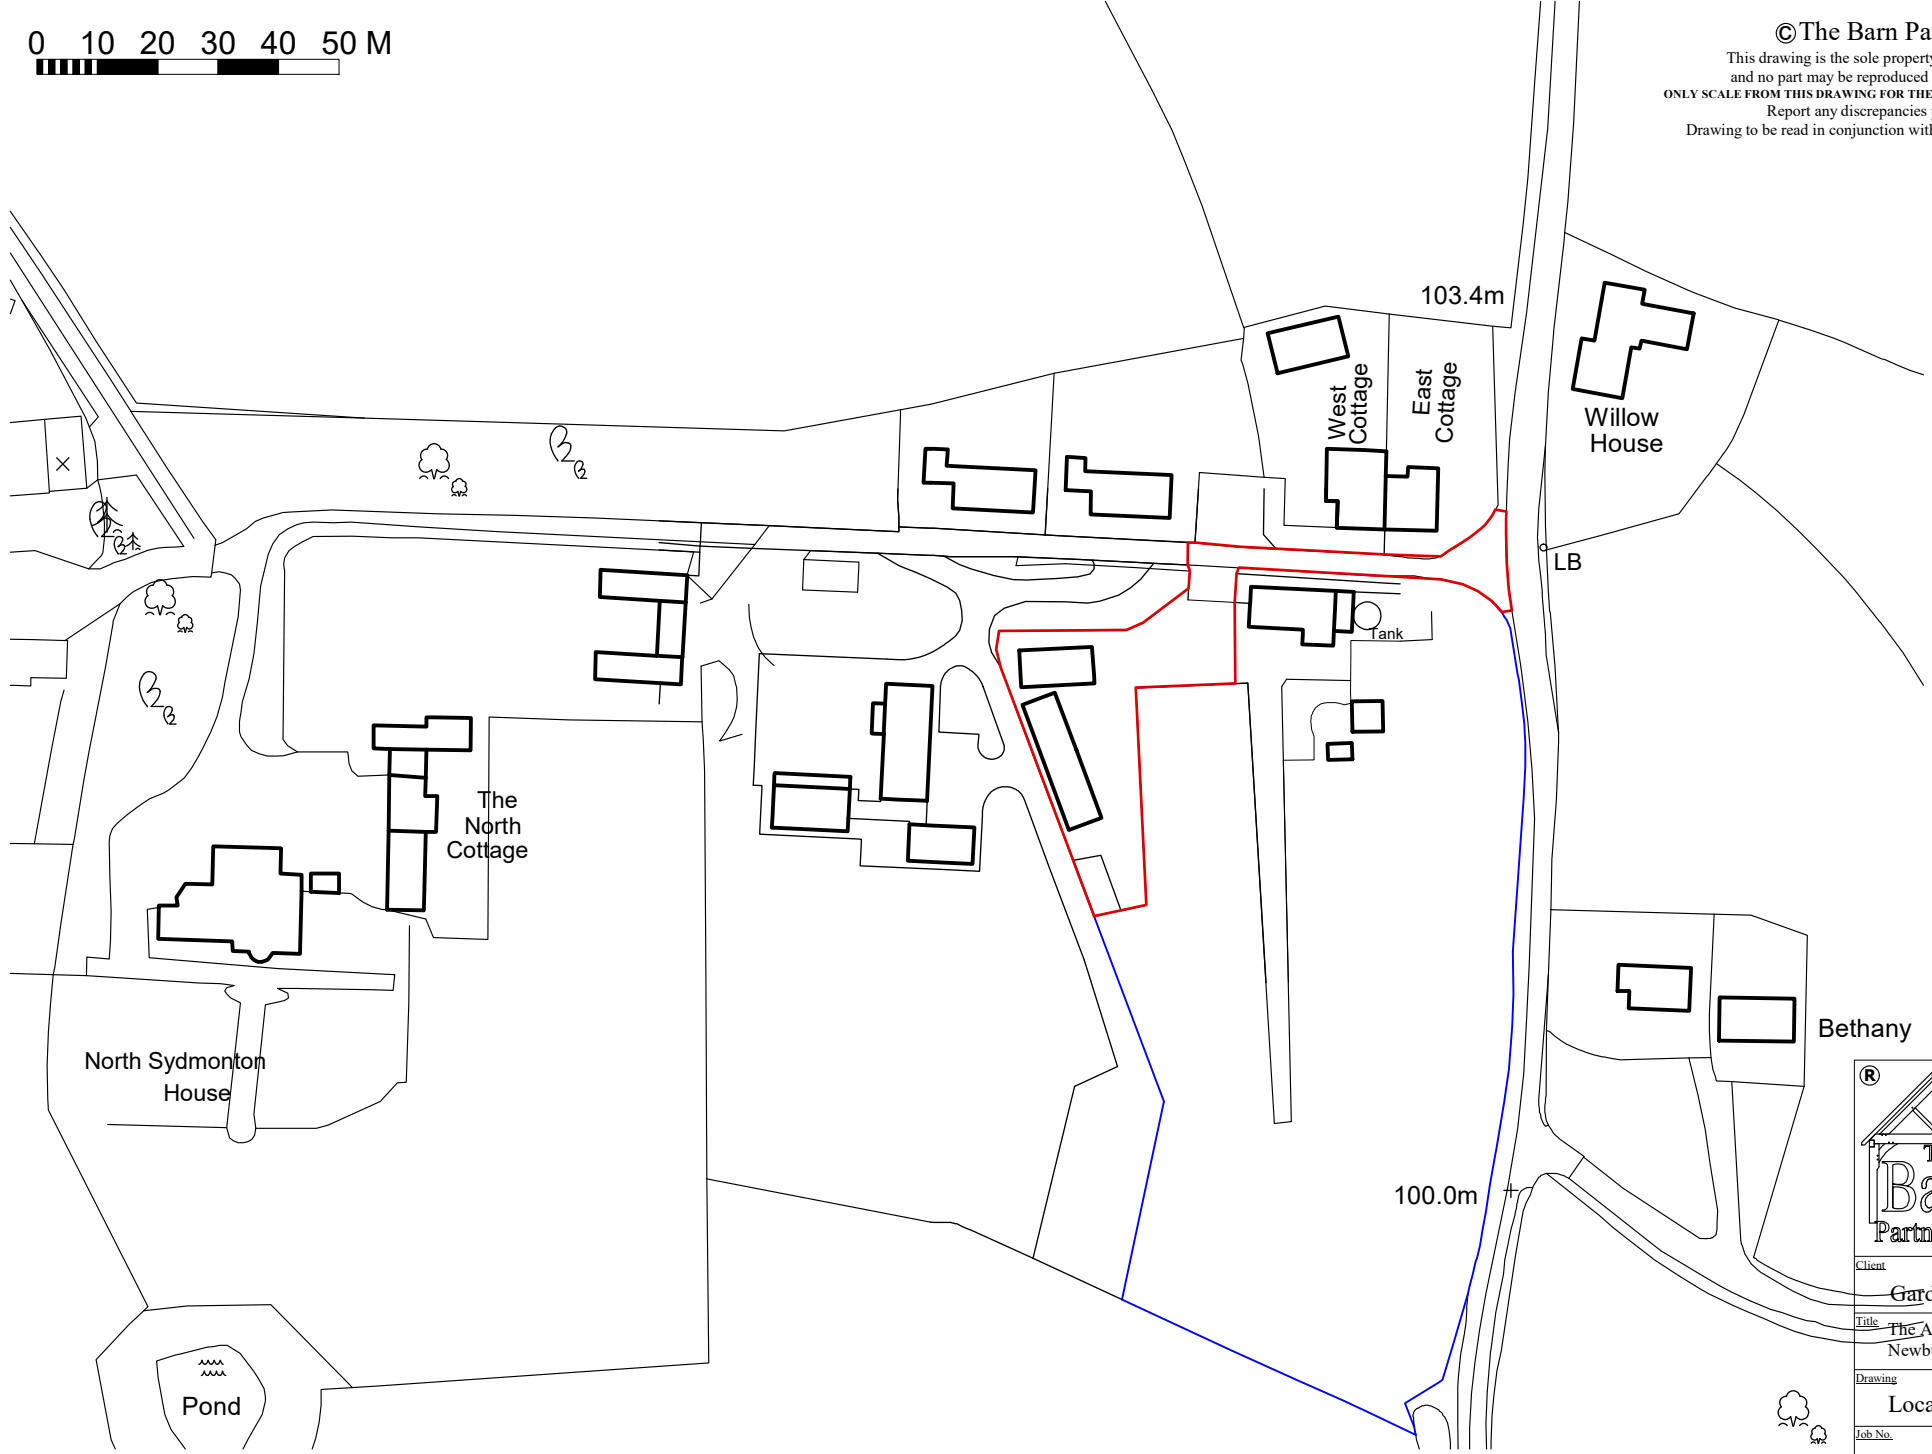

0 10 20 30 40 50 M

© The Barn Partnership Ltd
 This drawing is the sole property of The Barn Partnership Ltd
 and no part may be reproduced without their written consent
ONLY SCALE FROM THIS DRAWING FOR THE PURPOSES OF A PLANNING APPLICATION
 Report any discrepancies prior to starting on site.
 Drawing to be read in conjunction with all relevant consultant information

Brooks Farm
 Bath Road
 Beenham
 Reading, Berks.
 RG7 5JB
Tel: 0118 930 6633
 info@thebarnpartnership.co.uk

Client	
Gardens by James Dean	
Title	
The Adbury Nurseries, North Sydmonton Newbury RG20 4UL	
Drawing	
Location plan	
Job No.	Scale
1050 - 03	1:1250 @ A4
Date	Drawn
Nov - 22	ADT