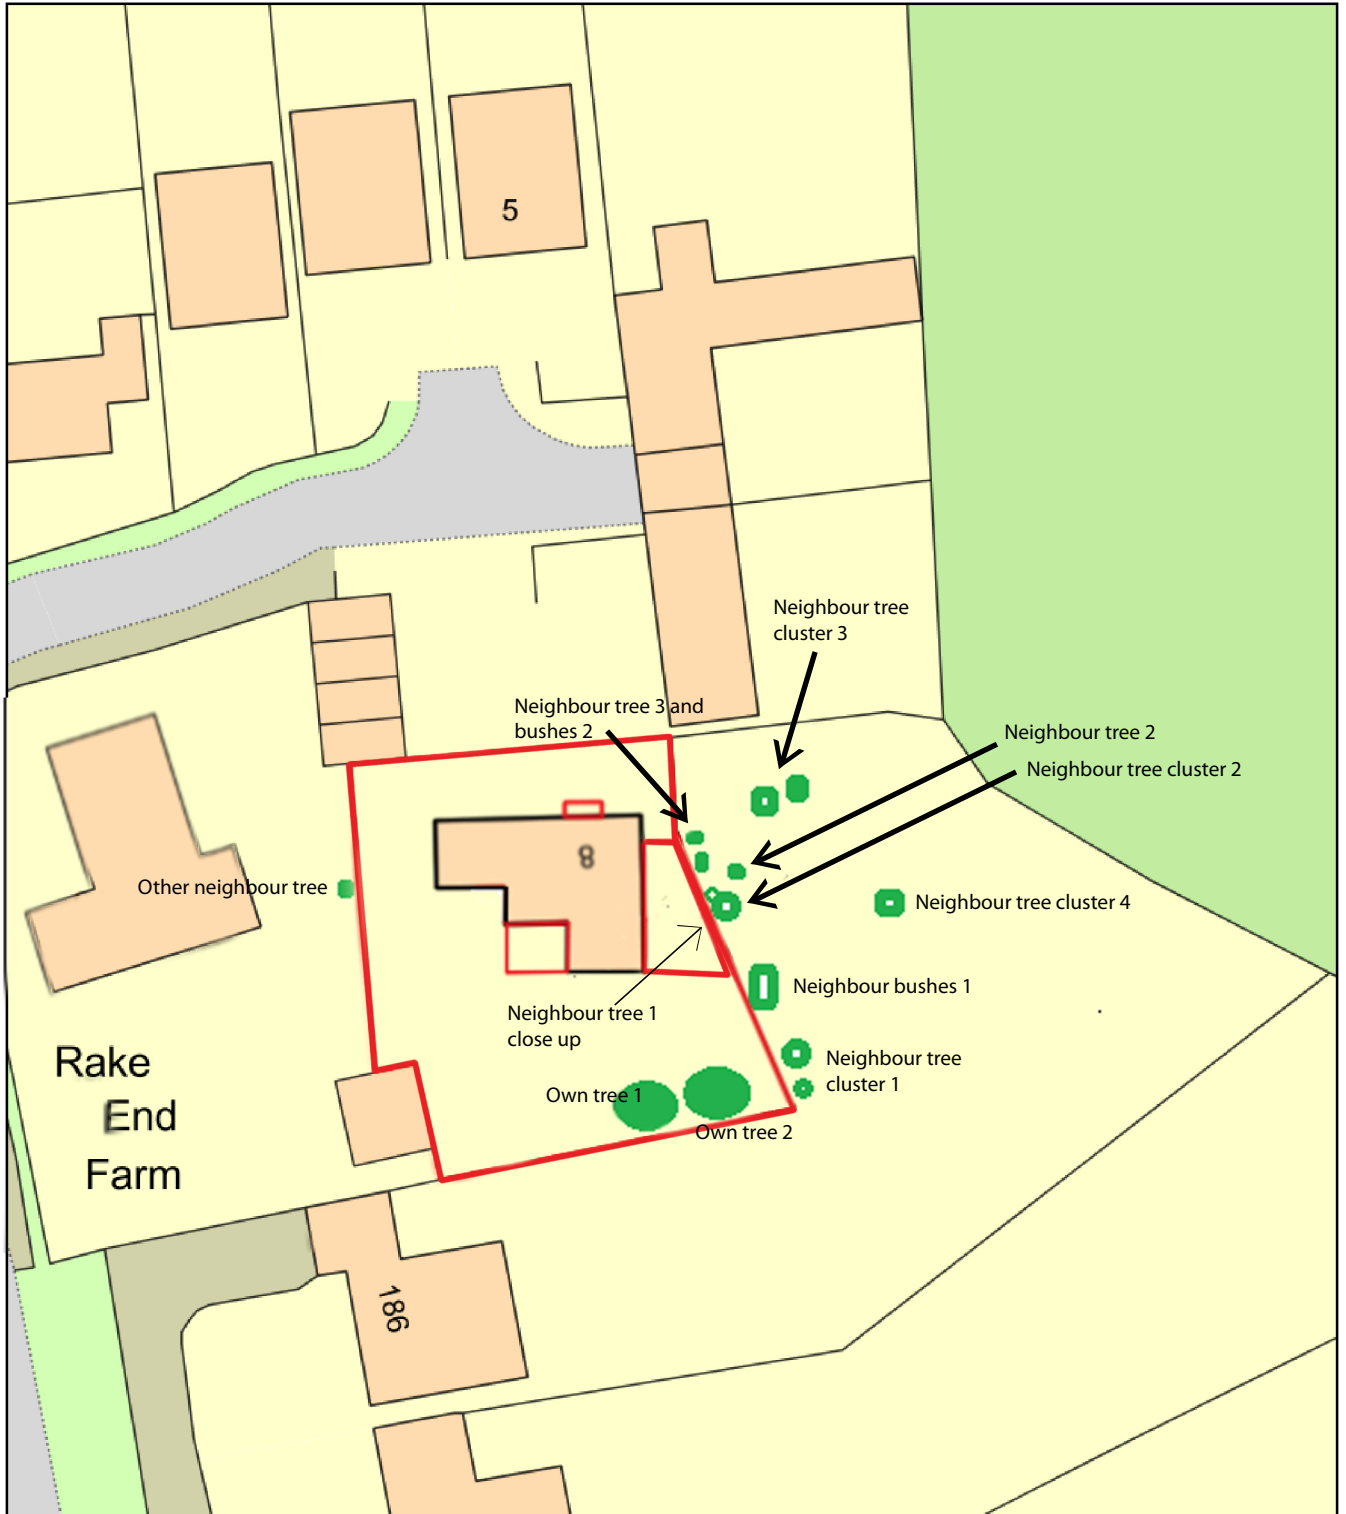

Site Plan 8 Rake End Court

Plan Produced for: Mark Palmer

Date Produced: 25 Sep 2018

Plan Reference Number: TQRQM18268150327789

Scale: 1:500 @ A4