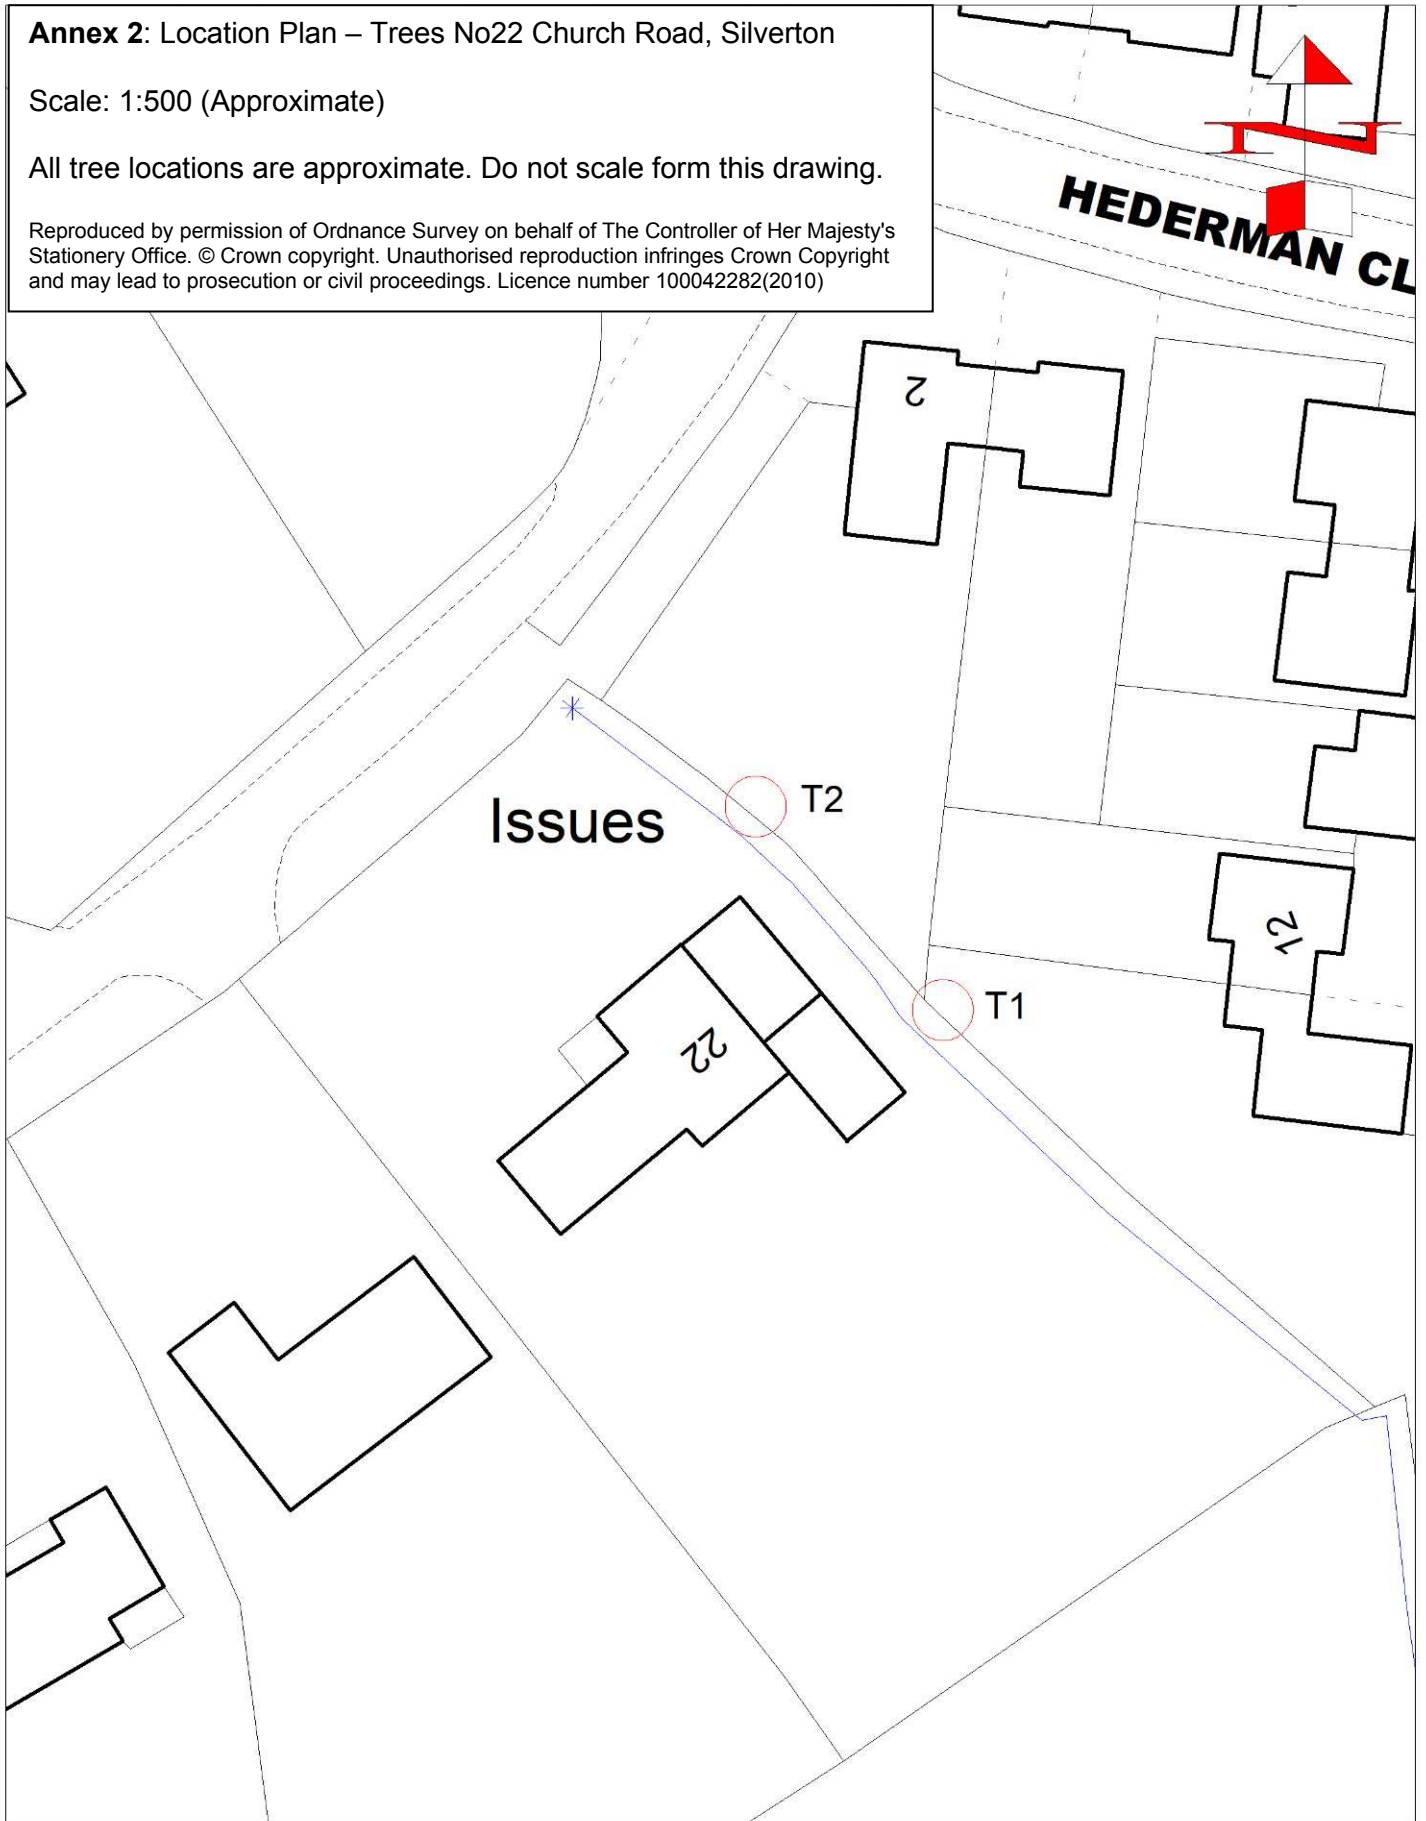

**Annex 2: Location Plan – Trees No22 Church Road, Silverton**

Scale: 1:500 (Approximate)

All tree locations are approximate. Do not scale form this drawing.

Reproduced by permission of Ordnance Survey on behalf of The Controller of Her Majesty's Stationery Office. © Crown copyright. Unauthorised reproduction infringes Crown Copyright and may lead to prosecution or civil proceedings. Licence number 100042282(2010)

Scale: 1:500

Date: 22/06/20

Ref: No22 Church Road

Tree Location Plan  
No22 Church Road  
Silverton