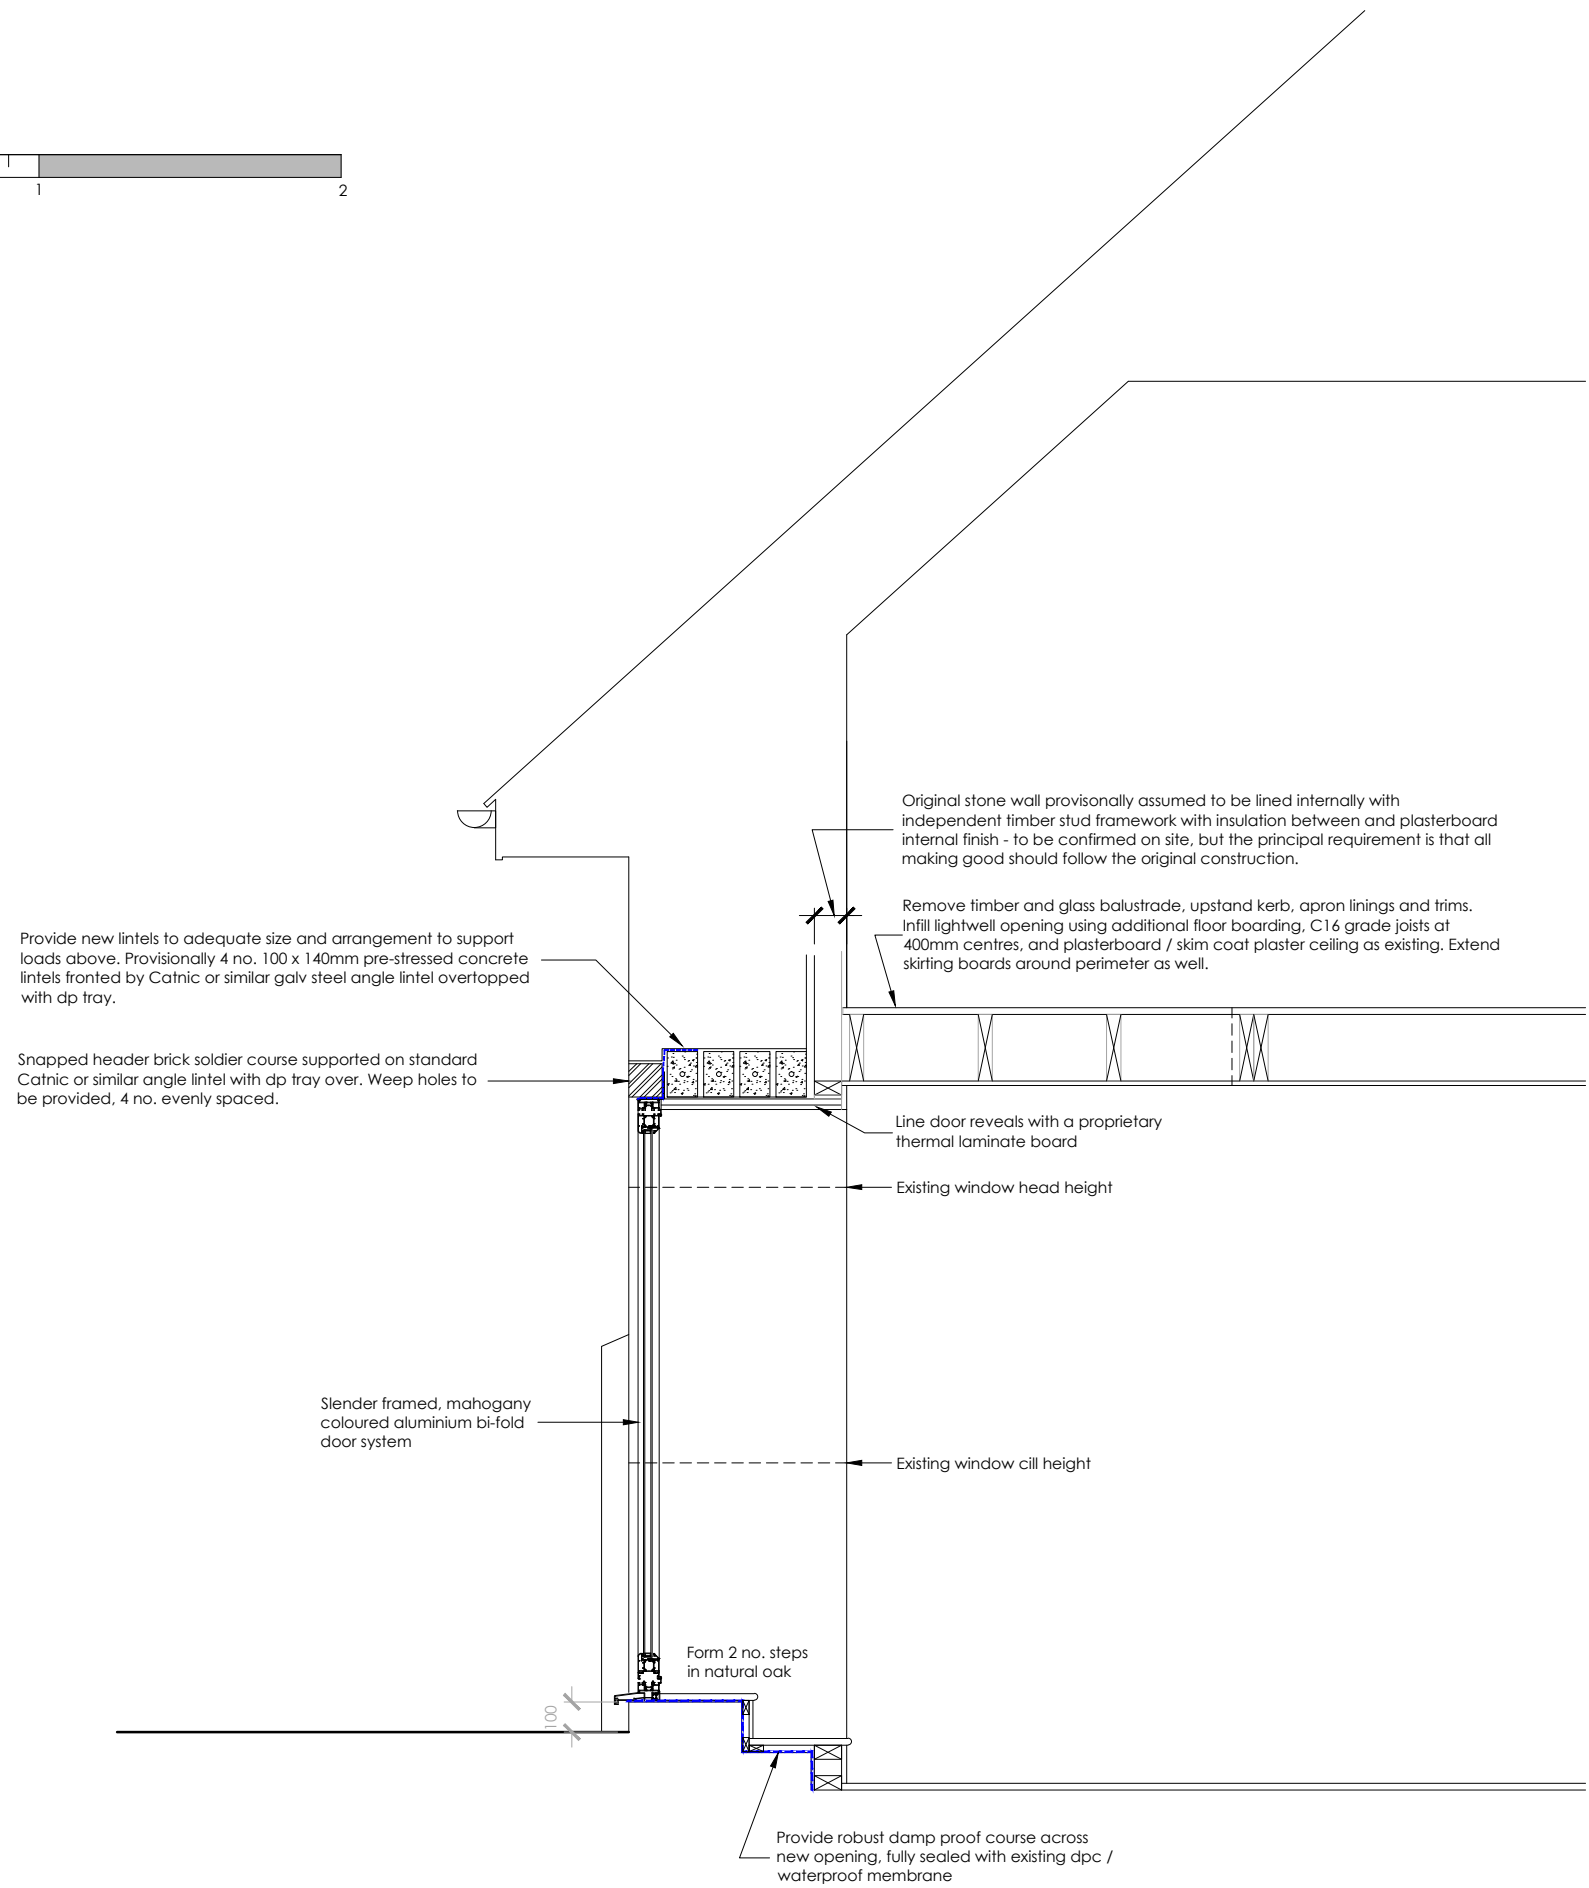

Scale Legend

This drawing is the Copyright of Richard Mazillius and may not be altered or reproduced in any way without written permission of Richard Mazillius.

Written dimensions supersede scaled dimensions. All dimensions to be checked on site by the Contractor before commencement of the works or before components are fabricated.

This drawing is to be used only for the purposes intended and as described in the drawing title box.

This drawing to be read in conjunction with all other project drawings, including other appointed Consultant drawings as applicable to the project.

Revision	Date	Description

Richard Mazillius
Architecture

1 Kings Road, Binstead, Ryde, Isle of Wight, PO33 3RX
tel: 01983 616352 mobile: 07881 651766 e-mail: info@richardmazillius.co.uk

Client **Mr & Mrs N Brignall**

Project **1 Chillerton Farm Barns
Chillerton
Isle of Wight, PO30 3HW**

Drawing Title

PROPOSED CROSS-SECTION

Scale	Date	Drawn
1:25 @ A3	June 2022	rmm
Project No.	Drawing No.	Revision

22051 **104**