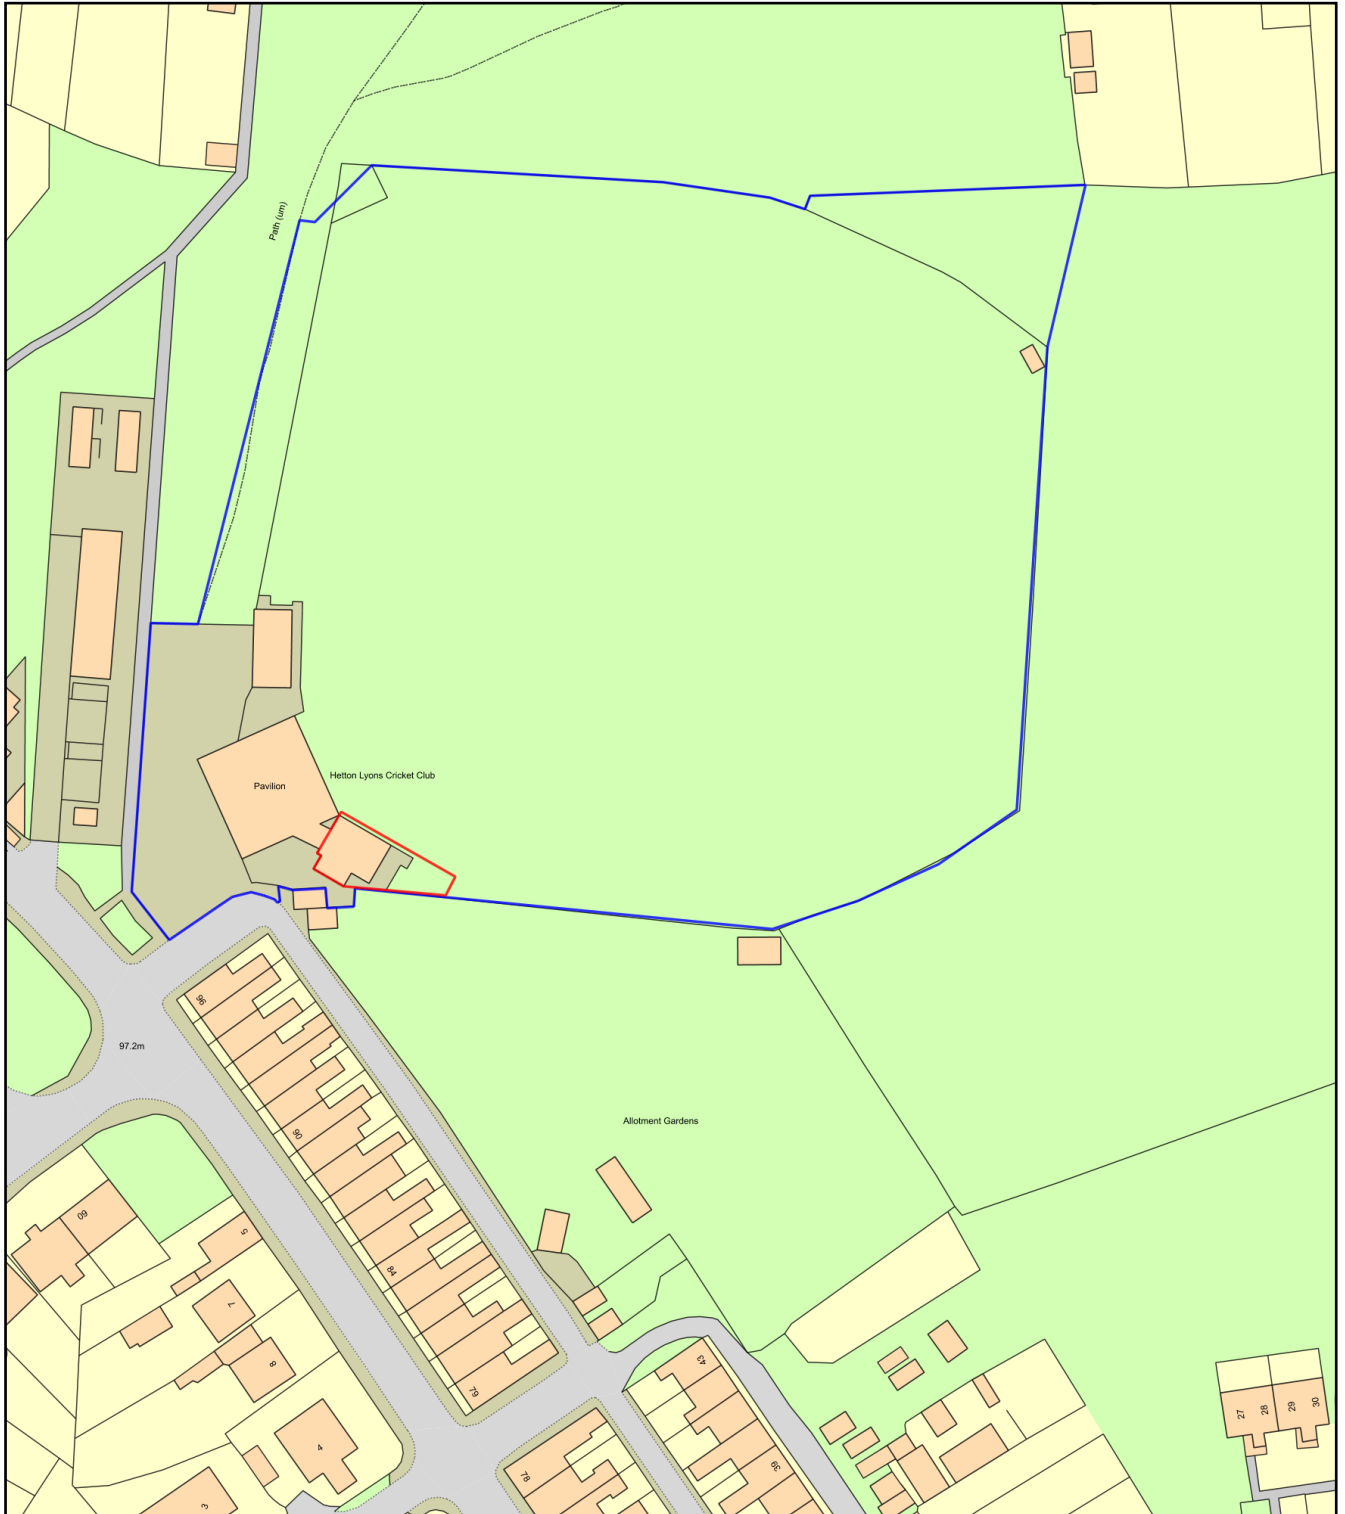

Location Plan

Plan Produced for: **Hetton Lyons Cricket Club**

Date Produced: 08 Nov 2022

Plan Reference Number: TQRQM22312161736412

Scale: 1:1250 @ A4