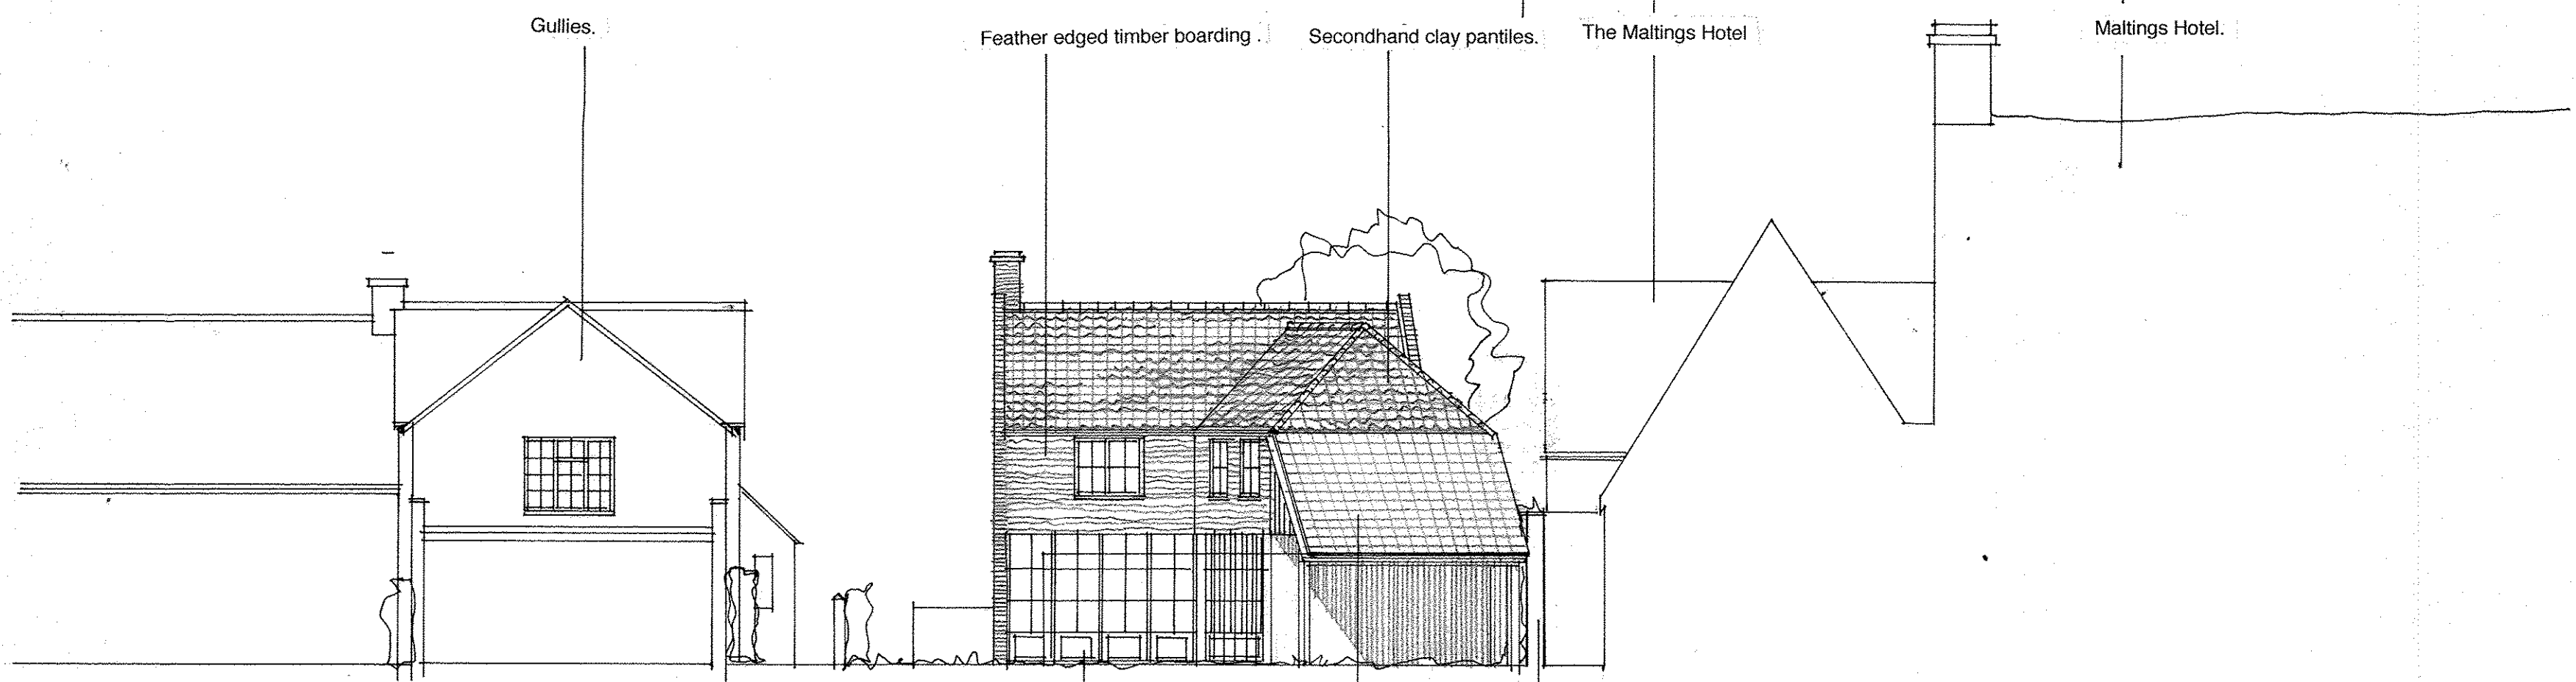

WEST ELEVATION.

NORTH ELEVATION.

Timber framed glazing. Blue black slate. Existing wall.

Project:	SOUTH HOUSE, THE STREET, WEYBOURNE, NORFOLK NR25 7SY				
Subject:	ELEVATIONS				
Scale:	1 : 100.	Date:	Oct, 22.	Project Ref:	TM1.
		Drwg. No.:	08.	Rev.:	
Architects:	Big Brown Dog Limited	The Old Post Office, Brookside, Dalham, Suffolk CB8 8TG			
	T: 01638 500234	F: 01638 500343	E: bigbrowndog@keme.co.uk		
Original size:	A2				© BIG BROWN DOG LIMITED