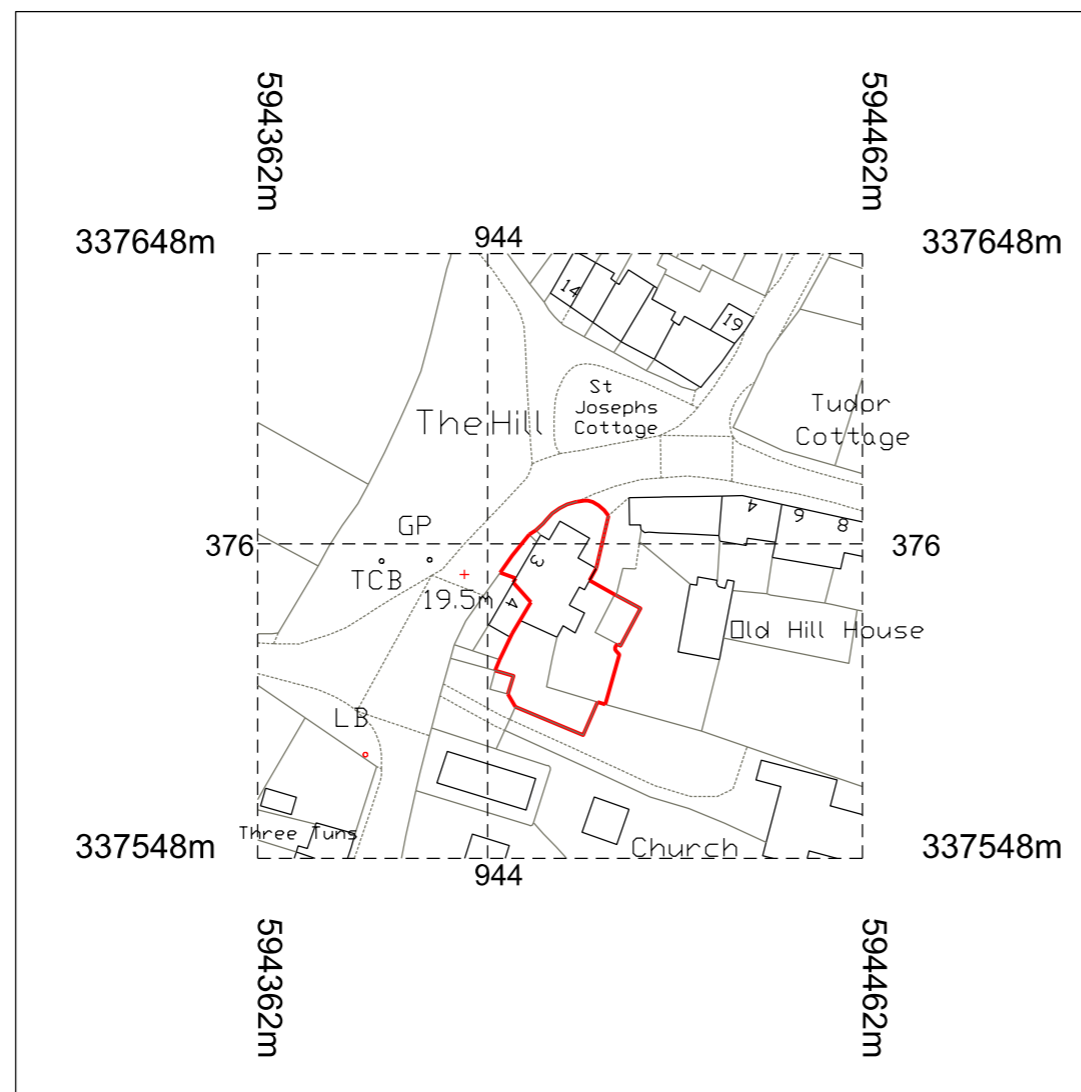

North

EXISTING SITE LOCATION PLAN

1:1250 @ A3

**Norfolk and
Norwich
Architecture Ltd.**

www.norfolkarchitecture.co.uk

Registered Office: 97 Yarmouth Road, Norwich, Norfolk, NR7 0HF
North Norfolk Office: 178 Hall Close, Bodham, Holt, Norfolk NR25 6PW Tel. 01263 588034

Client: Miss S. Start
Project: Proposed works at:
'The Old Bakehouse'
3, The Hill
Great Walsingham
Norfolk
NR22 6DP

Title: Site Location Plan

Scale: 1:1250	Job No. NA483

Date: Oct. 2022	Drawn by: S. Pegg

Drg No. PL-A3-01	Rev.

Notes/Revisions:

NOTES

1. This drawing should not be scaled.
2. The general builder must adhere exactly to the dimensions indicated, and ensure that the work is level and true.
3. Any discrepancies or proposed changes to be referred to Norfolk and Norwich Architecture Limited.
4. This drawing must not be copied in part or in whole without express written permission from the Company.

© 2022 Norfolk and Norwich Architecture Limited.