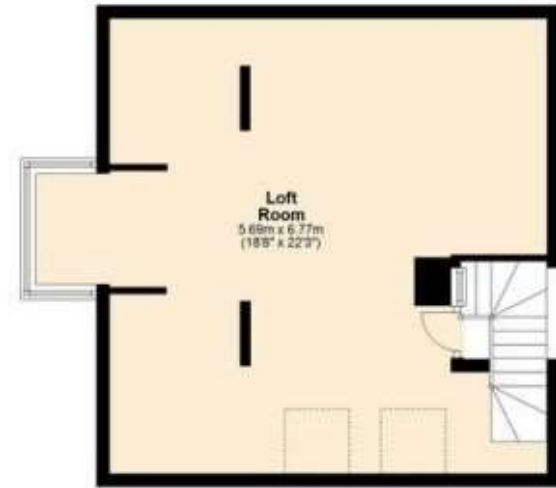

### Ground Floor

Approx. 102.9 sq. metres (1108.0 sq. feet)

### First Floor

Approx. 73.3 sq. metres (789.5 sq. feet)

### Second Floor

Approx. 36.8 sq. metres (396.1 sq. feet)

Total area: approx. 213.1 sq. metres (2293.6 sq. feet)  
57/59 High Street, Woodford