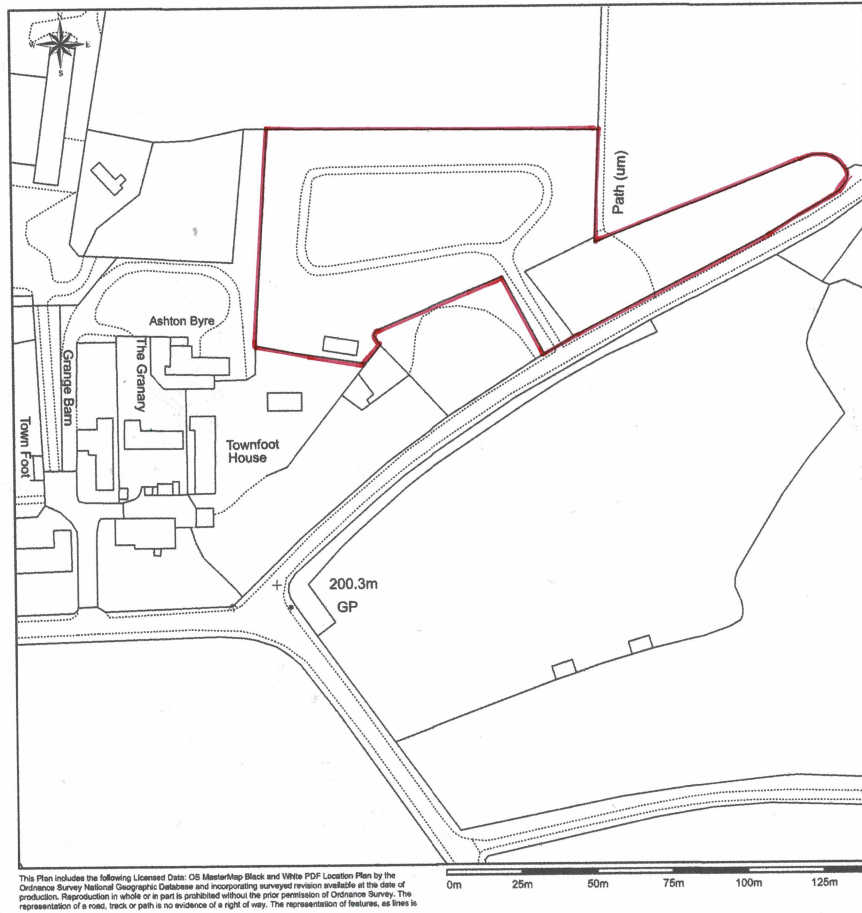

Townfoot Farm Caravan Park Slaley NE47 0BQ

Location plan - Drawing number TF dated 25/10/2022 Scale 1:2500 at A4

Continued use of the land as a caravan site without any restriction on the layout, type, size and external colour/finish of the caravans for up to a maximum of 30 caravans at any one time – Townfoot Farm Caravan Park Slaley NE47 0BQ.