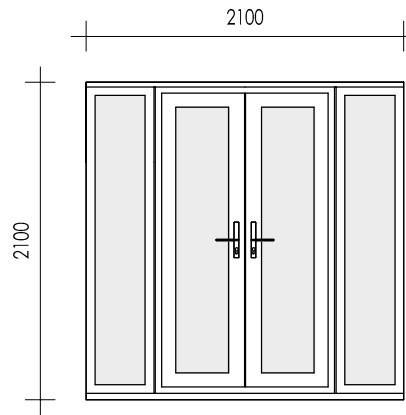

MATERIAL: UPVC/ TIMBER
 SPECIFICATION: WOODGRAIN COMPOSITE DOOR WITH SIDE LIGHTS
 FINISH: RAL COLOUR - CHARTWELL GREEN, RAL 6021

MATERIAL: UPVC
 SPECIFICATION: FRENCH DOOR WITH SIDELIGHTS
 FINISH: RAL COLOUR - CHARTWELL GREEN, RAL 6021