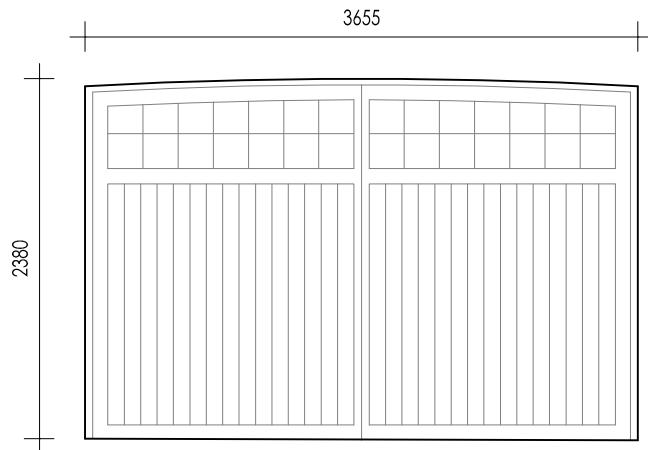

MATERIAL: TIMBER
 SPECIFICATION: WOODGRAIN COMPOSITE DOOR
 FINISH: RAL COLOUR - CHARTWELL GREEN, RAL 6021

MATERIAL: TIMBER
 SPECIFICATION: WOODGRAIN UP AND OVER GARAGE DOOR WITH PLAIN WINDOW GLAZING
 FINISH: RAL COLOUR - CHARTWELL GREEN, RAL 6021