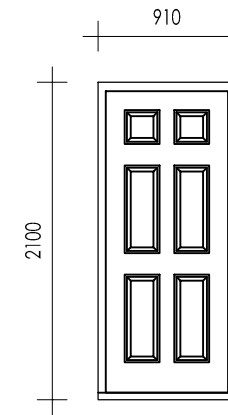

MATERIAL: TIMBER
SPECIFICATION: WOODGRAIN COMPOSITE DOOR
FINISH: RAL COLOUR - CHARTWELL GREEN, RAL 6021