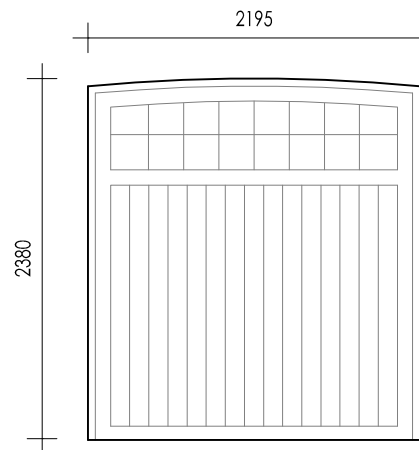

MATERIAL: TIMBER
SPECIFICATION: WOODGRAIN UP AND OVER GARAGE DOOR WITH PLAIN WINDOW GLAZING
FINISH: RAL COLOUR - CHARTWELL GREEN, RAL 6021

REV	DATE	BY	CHK	DESCRIPTION
-	10.11.2022	CC	CC	WINDOW DETAILS REMOVED
-	01.04.2022	CPC	CC	FIRST ISSUE

Pure Offices, 4100 Park Approach, Thorpe Park, Leeds, LS15 8GB
T:07950290925 E:info@artreum.co.uk www.artreum.co.uk

CLIENT: **RIDLEY HOMES**

PROJECT: **RETFORD ROAD**

TITLE: **DOOR DETAILS**

SCALE @ A3: 1:50   DWG No: 1017-001-03-MAT01   REV: A